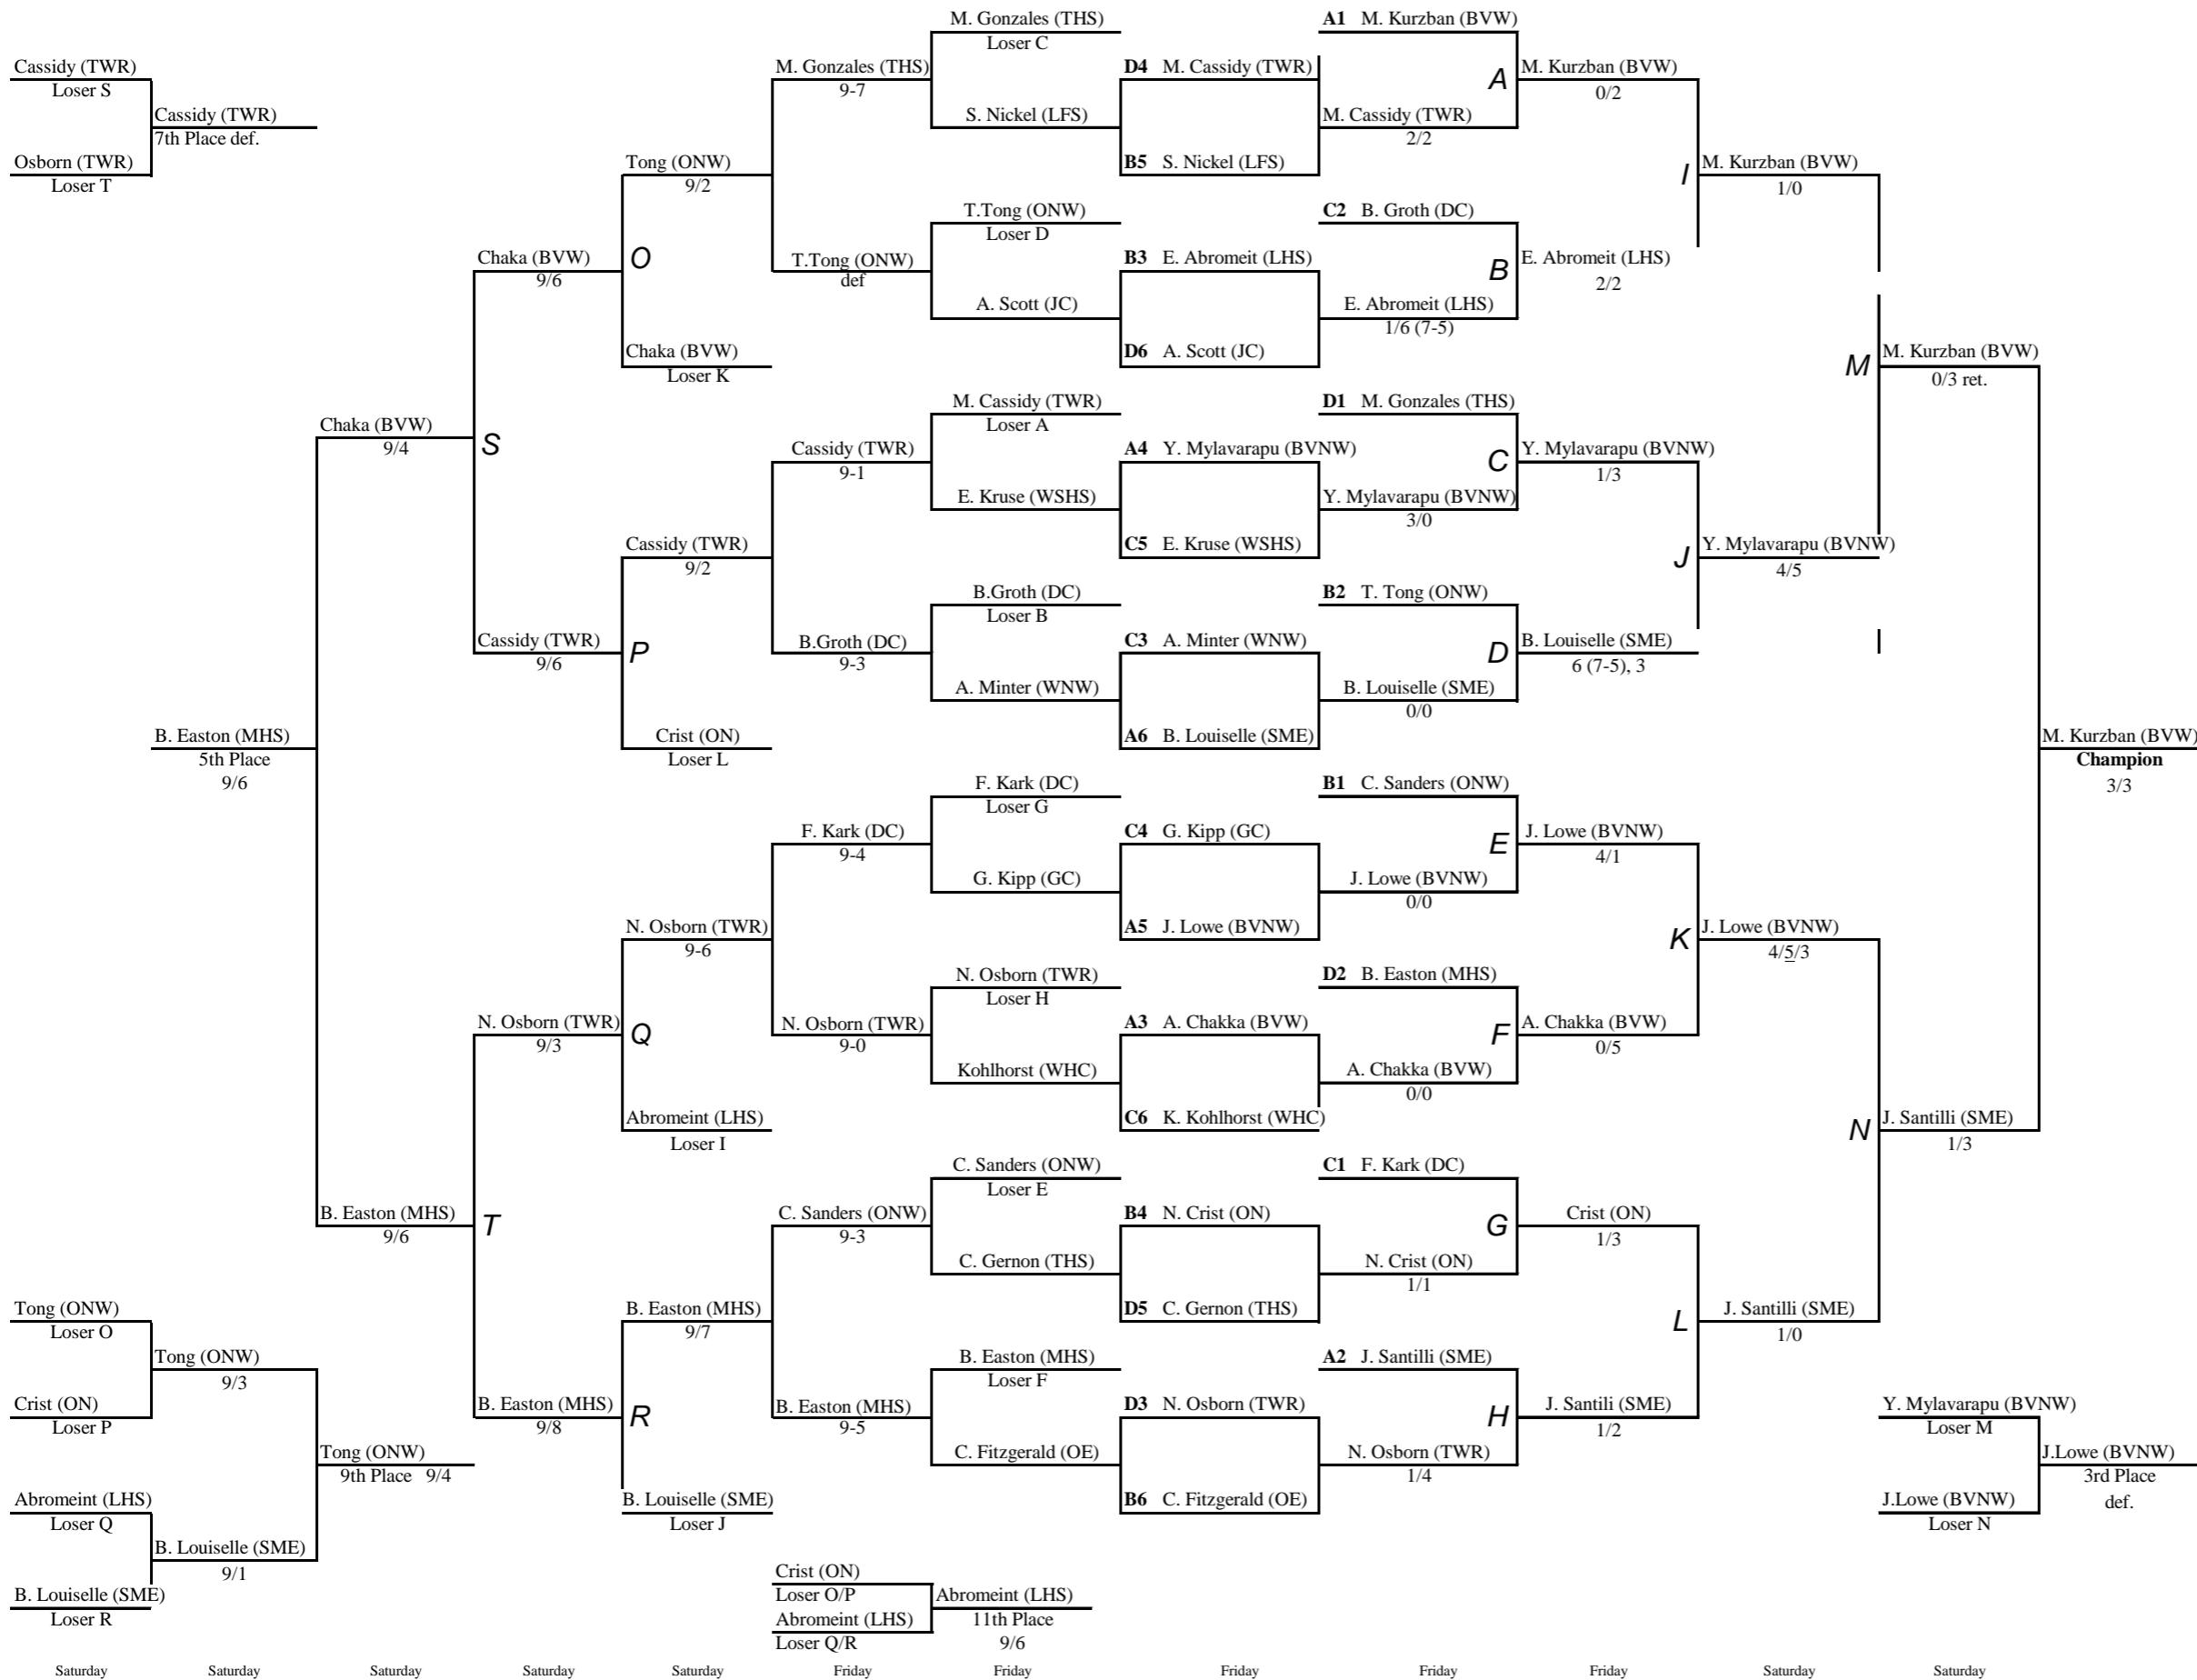

KANSAS STATE HIGH SCHOOL ACTIVITIES ASSOCIATION

STATE TENNIS TOURNAMENT BRACKET

Tournament Date/Year: May 13-14, 2016
 Tournament Location: Harmon Park- Prairie Village KS
 Tournament Manager: Jed Bair/Keli Kurle

Boys r
Singles Class 6A

KANSAS STATE HIGH SCHOOL ACTIVITIES ASSOCIATION STATE TENNIS TOURNAMENT BRACKET

Tournament Date/Year: May 13-14, 2016
 Tournament Location: Harmon Park- Prairie Village KS
 Tournament Manager: Jed Bair/Keli Kurle