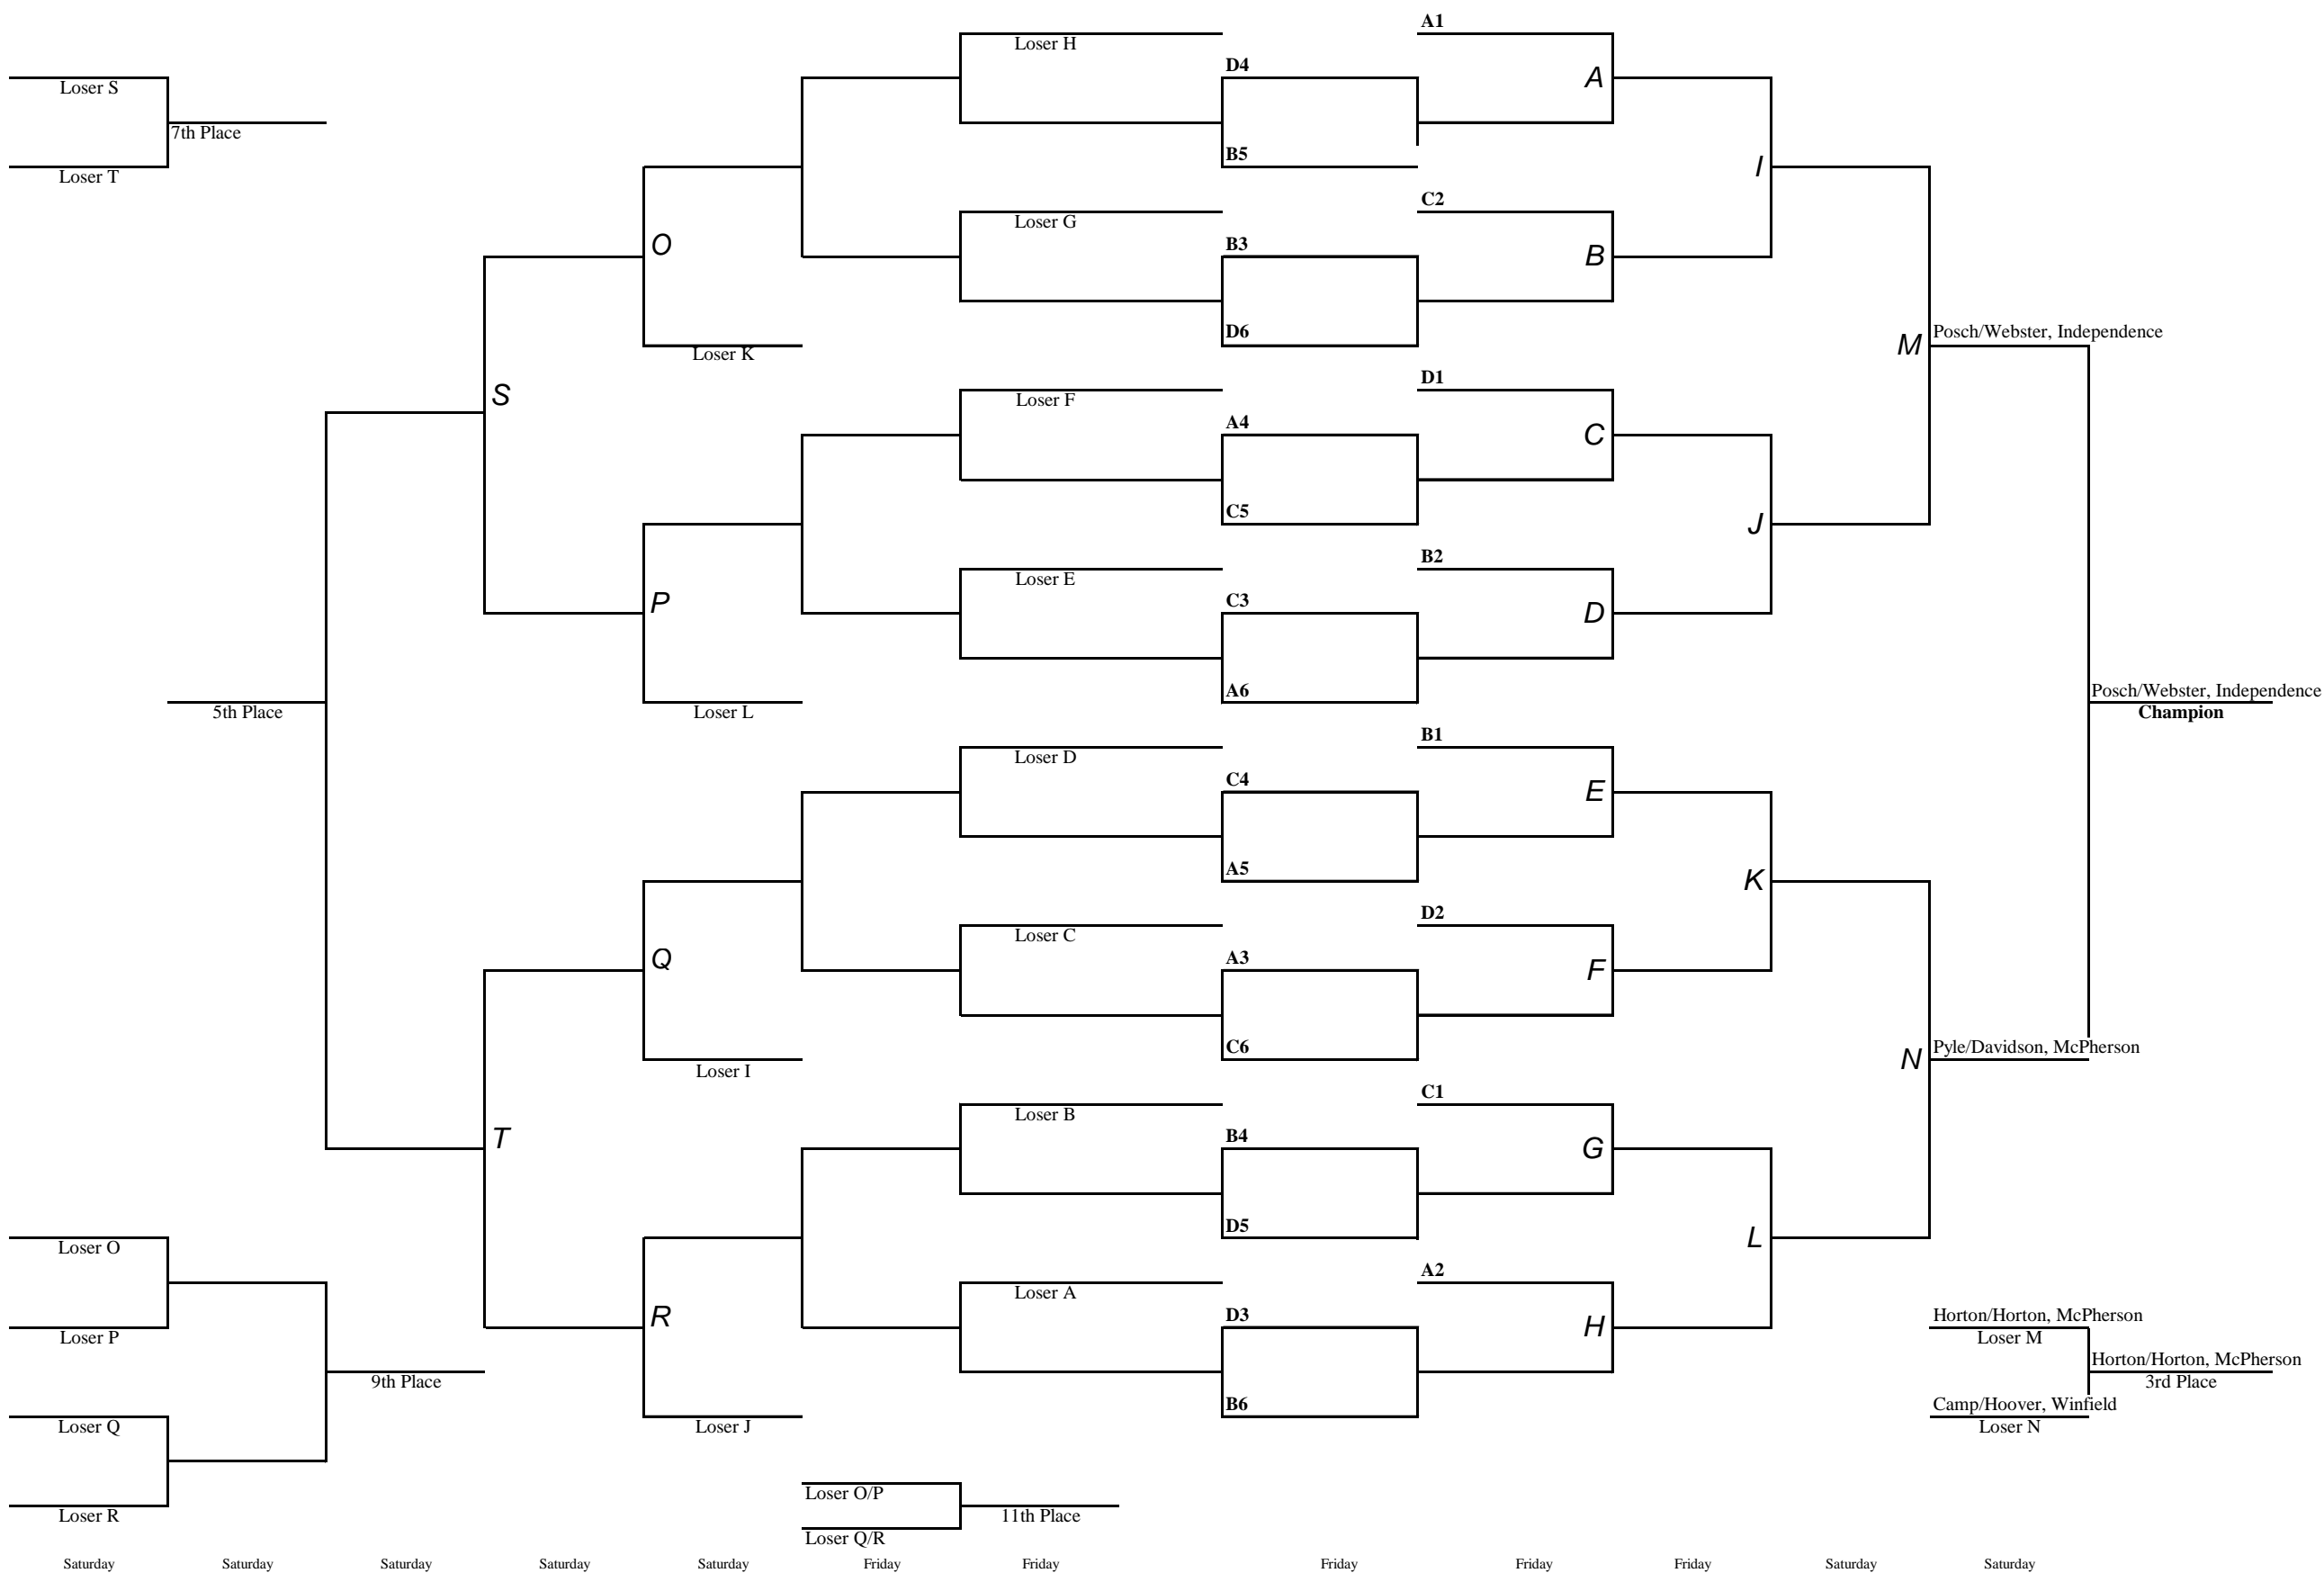

KANSAS STATE HIGH SCHOOL ACTIVITIES ASSOCIATION STATE TENNIS TOURNAMENT BRACKET

Tournament Date/Year: May 10-11, 2013
Tournament Location: Wichita-Collegiate High School
Tournament Manager: Mitch Fiegel

Boys
Doubles   Class   4A