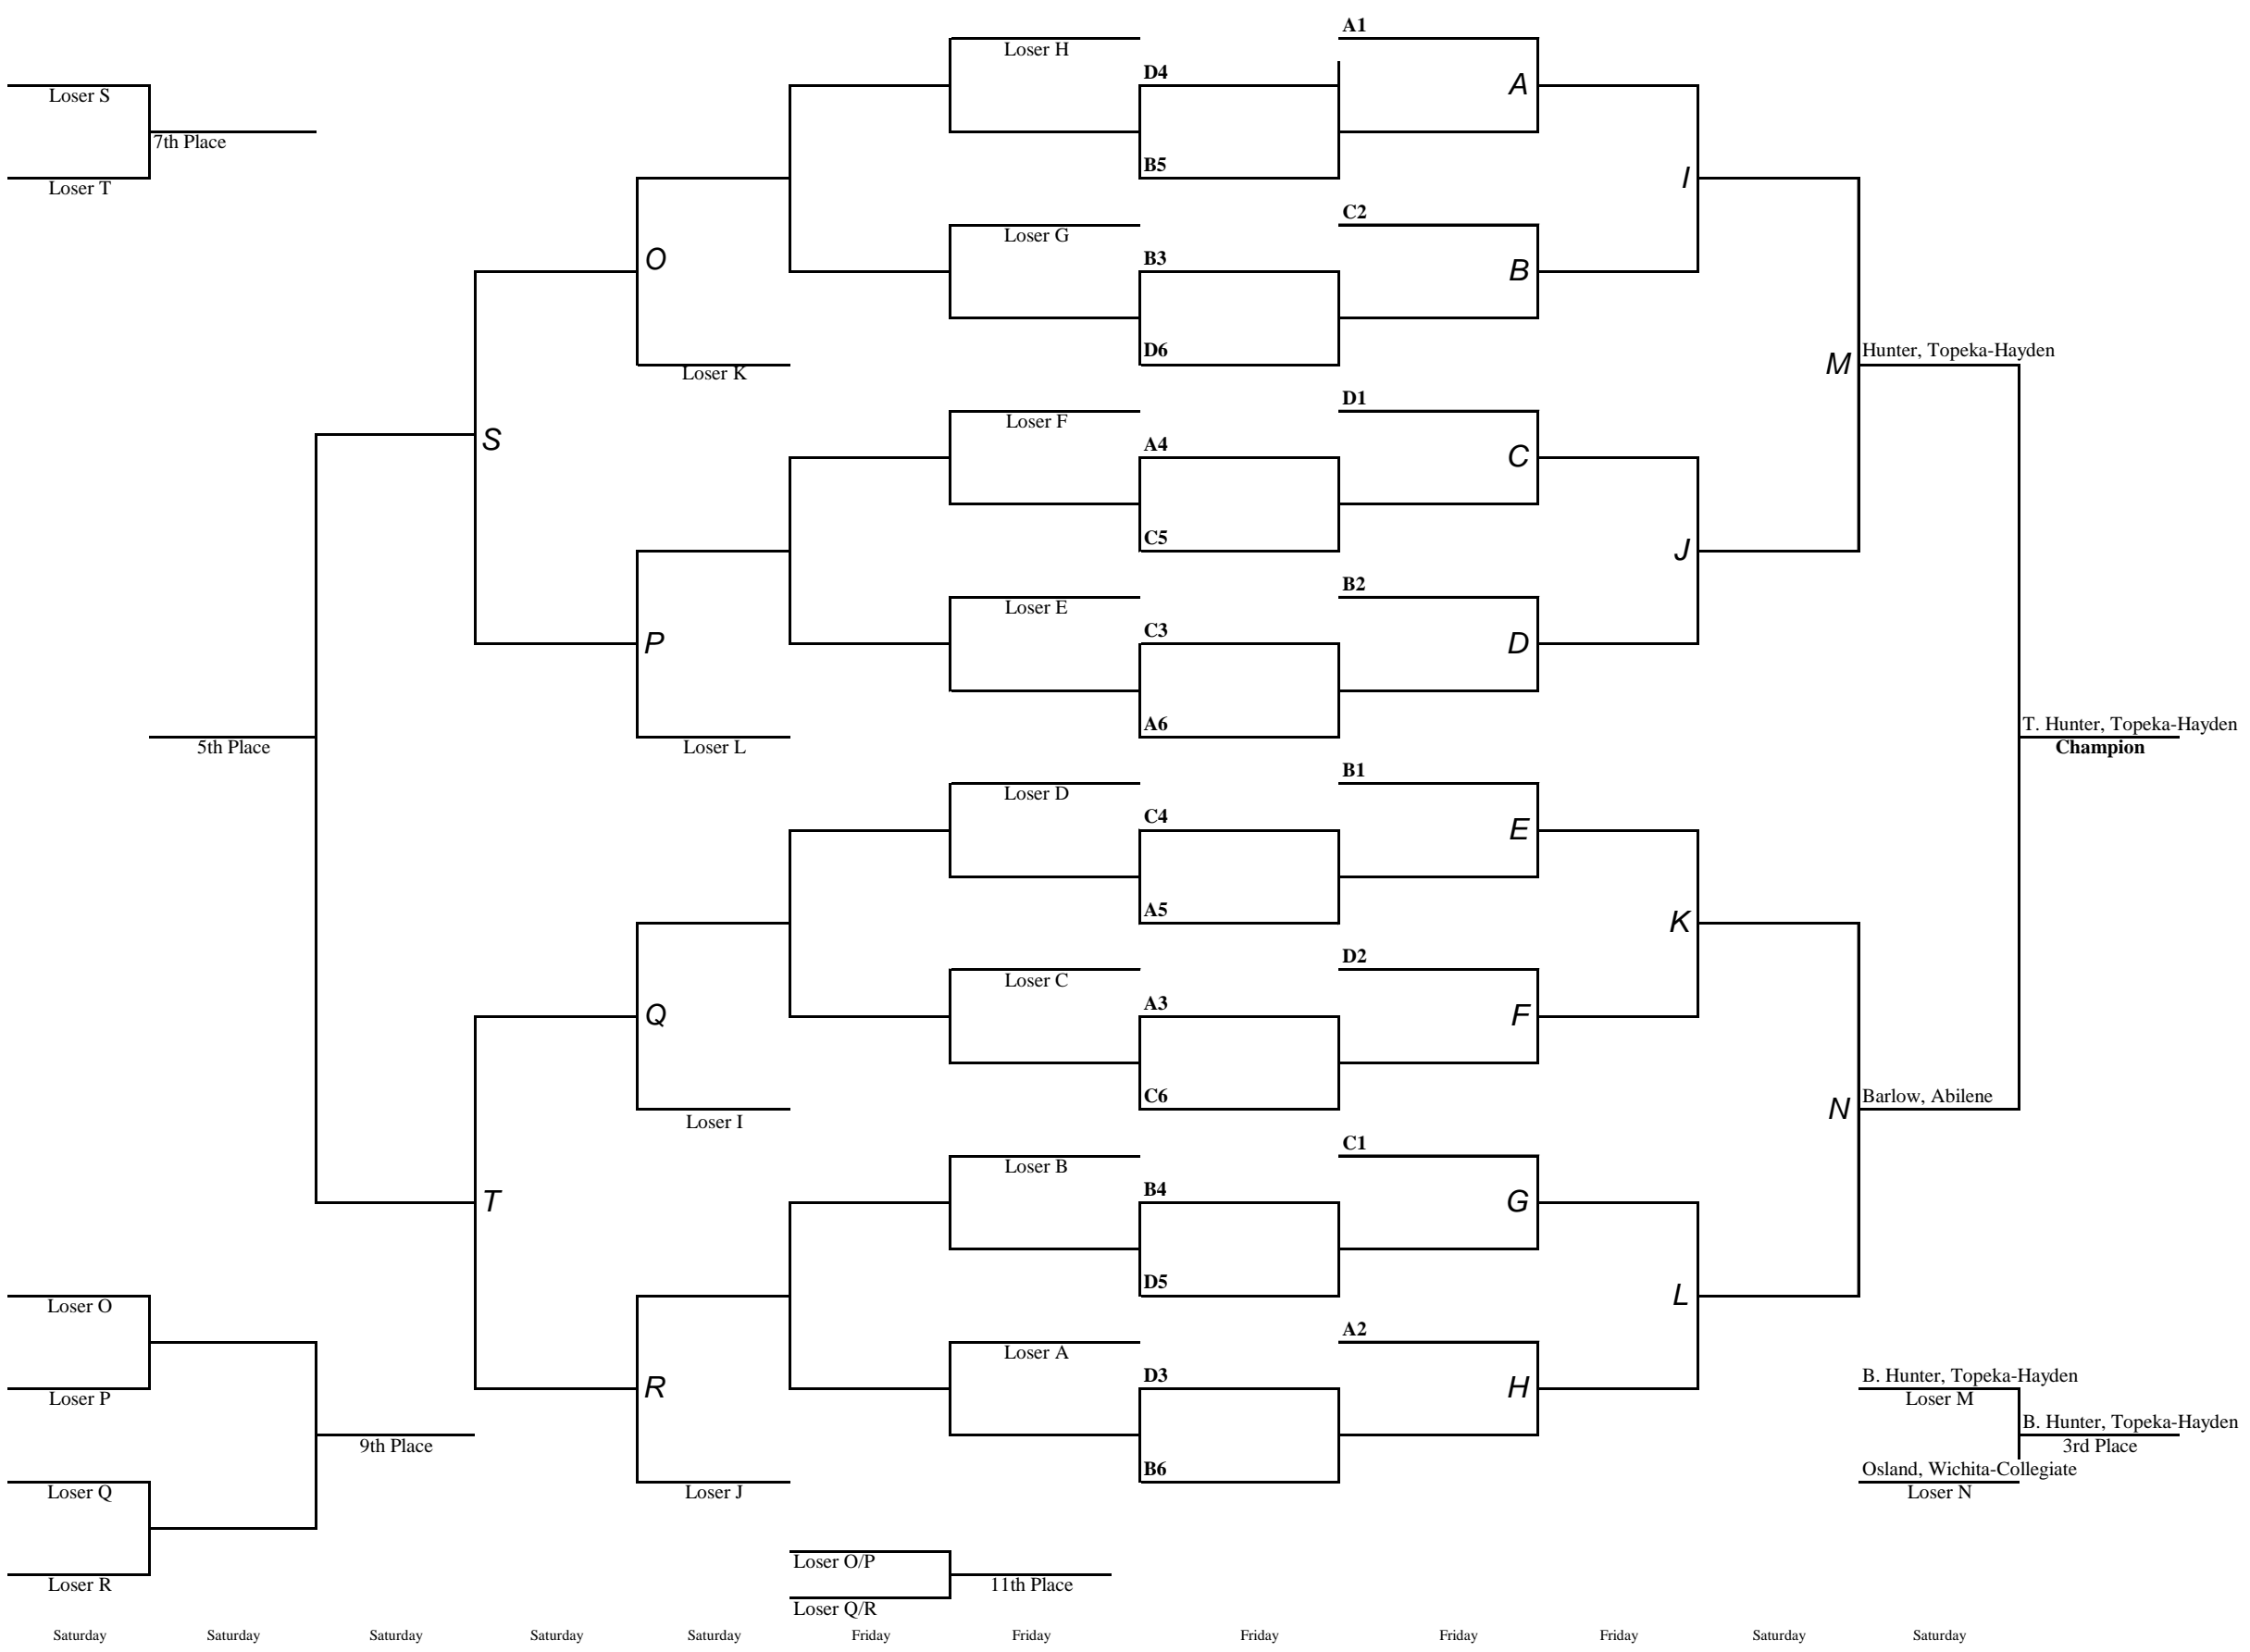

KANSAS STATE HIGH SCHOOL ACTIVITIES ASSOCIATION STATE TENNIS TOURNAMENT BRACKET

Tournament Date/Year: May 10-11, 2013
Tournament Location: Wichita-Collegiate High School
Tournament Manager: Mitch Fiegel

Boys
Singles   Class   4A