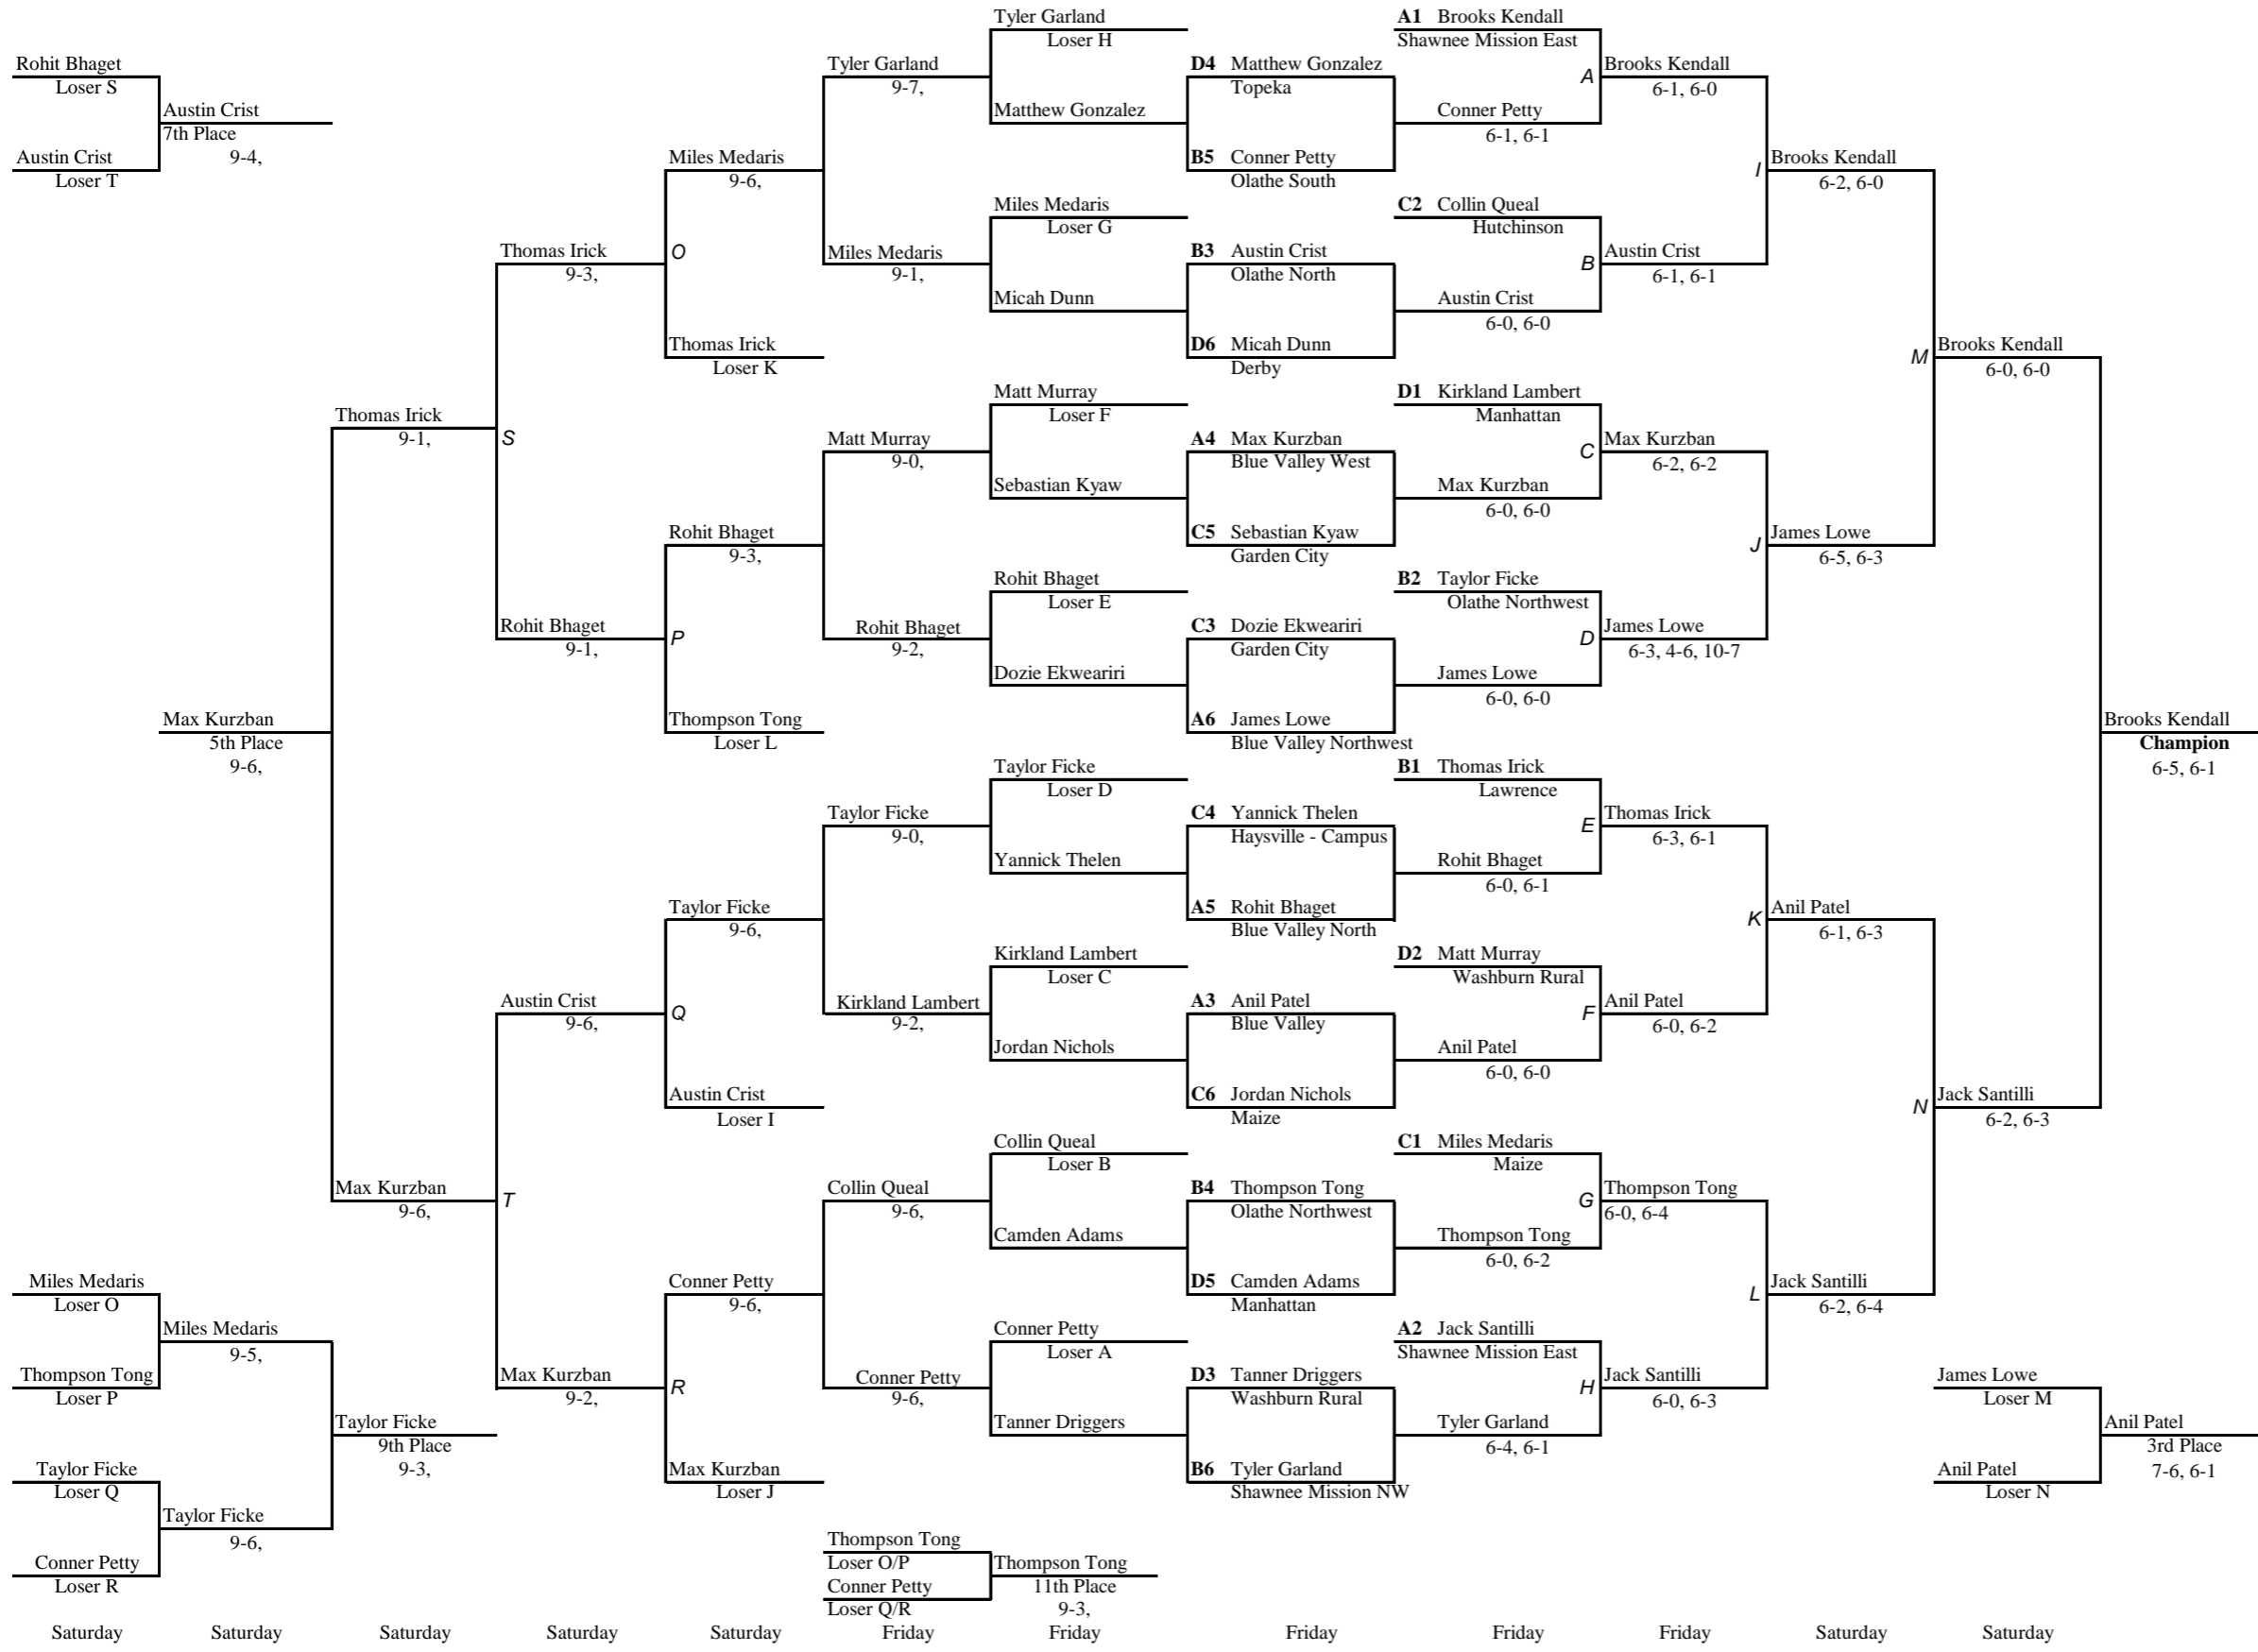

KANSAS STATE HIGH SCHOOL ACTIVITIES ASSOCIATION

STATE TENNIS TOURNAMENT BRACKET

Tournament Date/Year: May 16-17, 2014
Tournament Location: Riverside Tennis Center
Tournament Manager: Wichita North - Brian Becker

Singles Class 6A