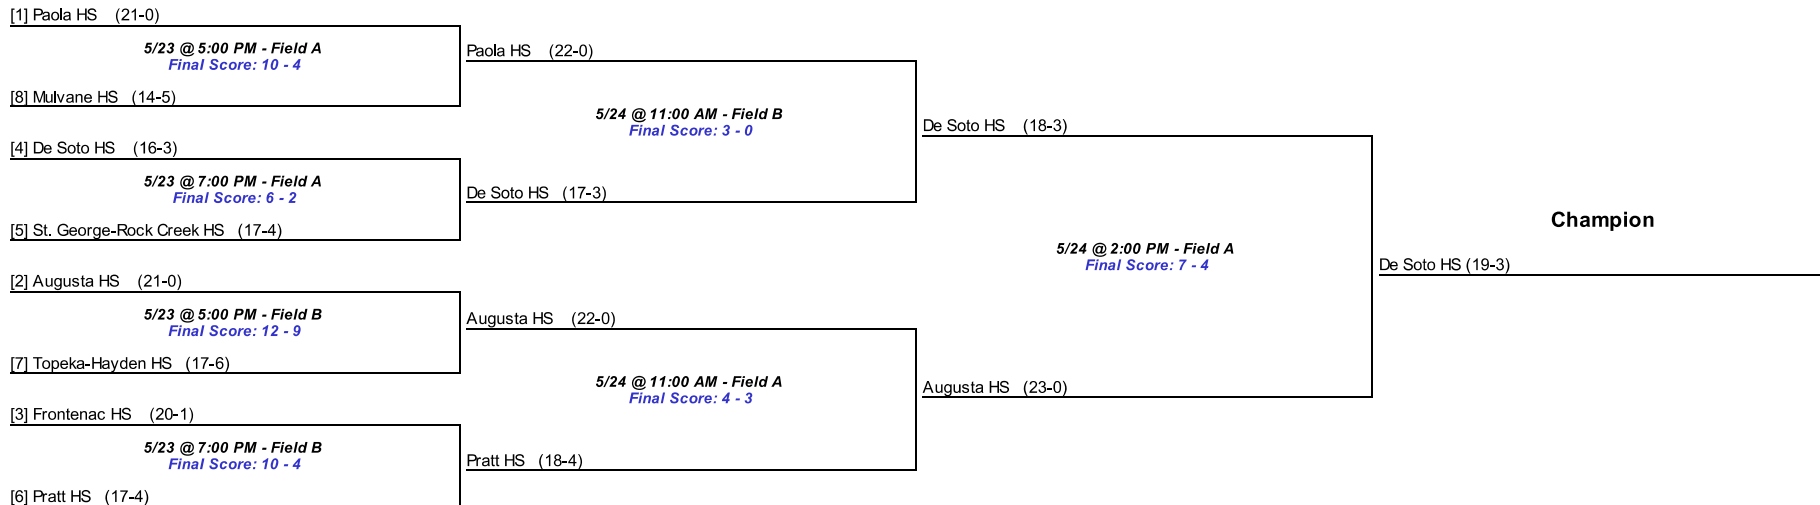

Kansas State High School Activities Association
Girls Class 4A - State Softball Championship
May 23-24, 2013

Salina-Bill Burke Complex

Manager: Tiffany Benien