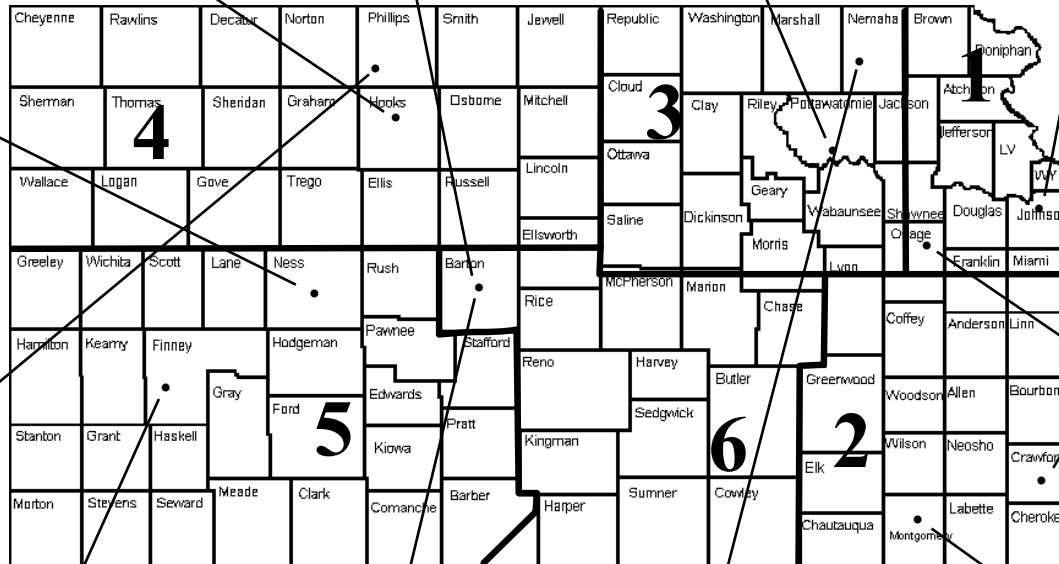

Kansas State High School Activities Association

2012 KAY AREA PRESIDENTS

Katie Showalter
Ransom-Western Plains
5

Makayla Reed
Stockton
4

Olivia Lowry
Hoisington
6

Laura Furney
Wamego
3

Matthew Brettman
OP-Blue Valley NW
1

Taylor Evans
Girard
2

Cheryl Gleason
KAY State Director

Becky Jones
Logan
4

Linda O'Sullivan
Holcomb
5

Susan Lowry
Hoisington
6

Marya Haverkamp
Centralia
3

Janice McBride
Independence
2

Mary Burgett
Carbondale-Santa Fe Trail
1