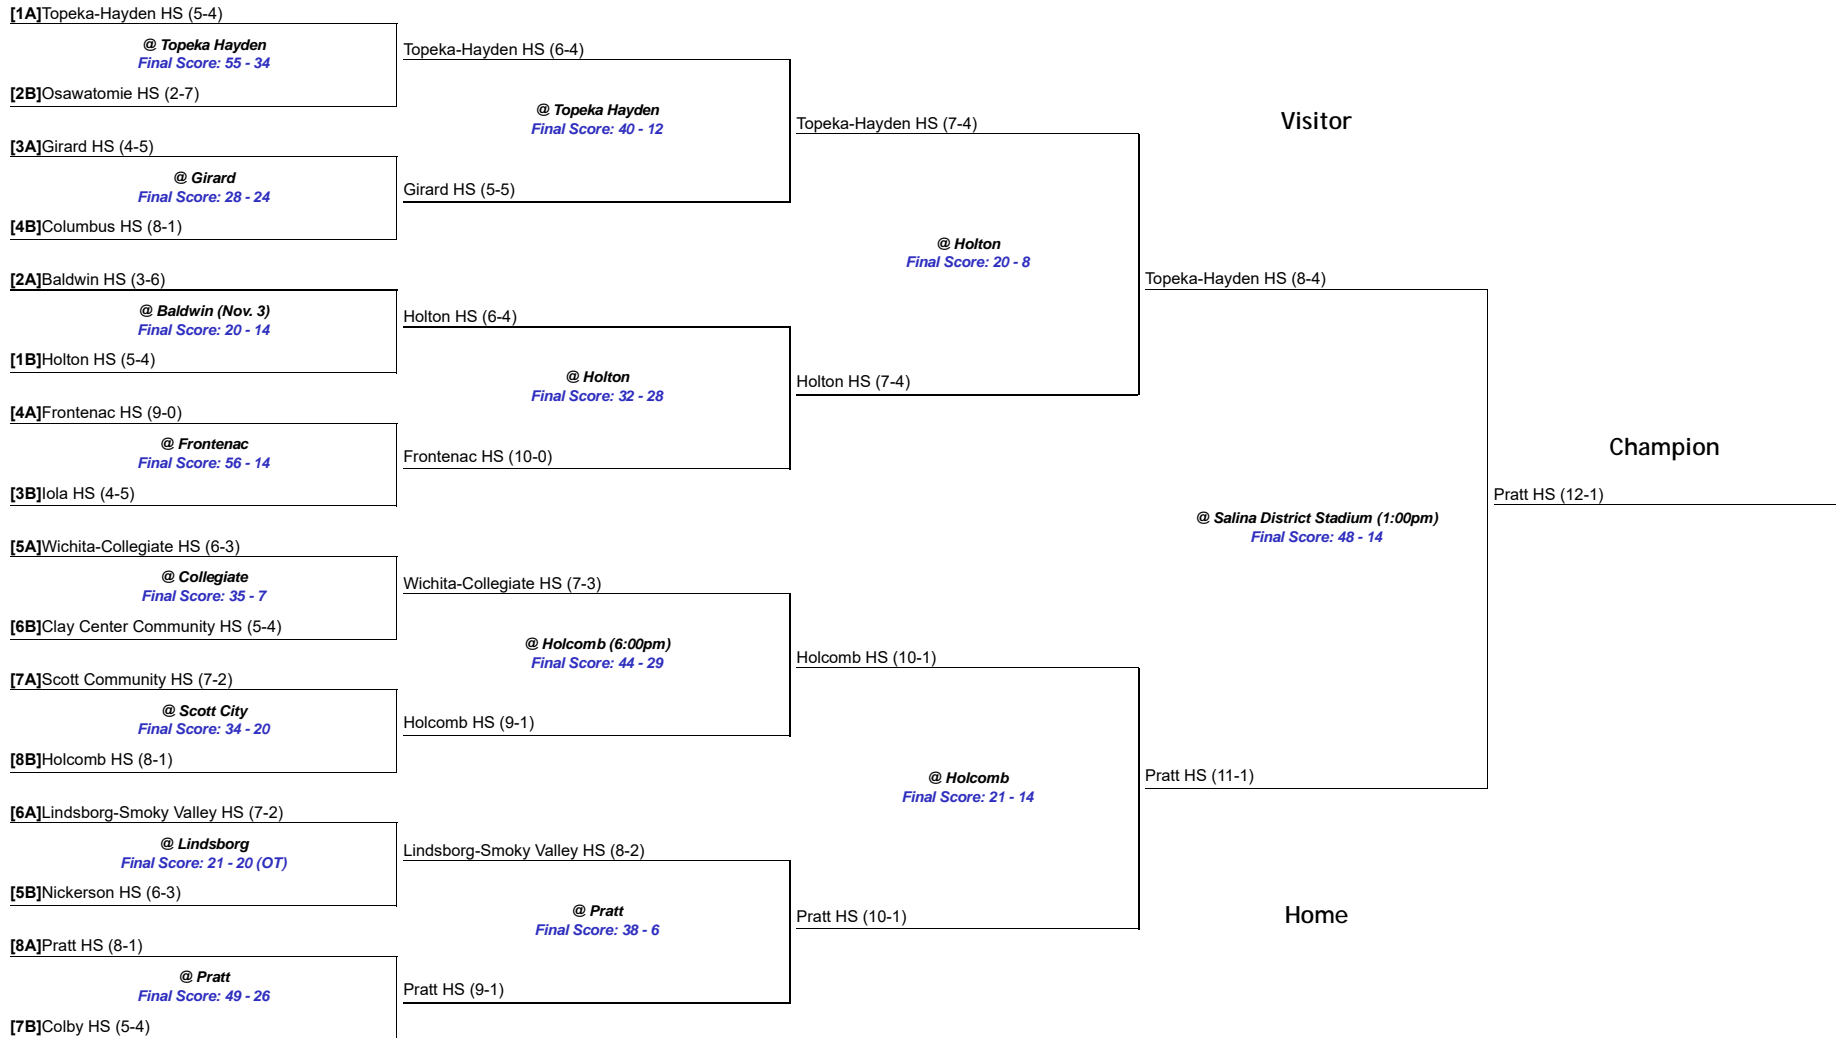

Kansas State High School Activities Association
Class 4A DII - State Football Championship

All games start at 7:00 PM on the dates noted, unless otherwise indicated.

Friday, Nov 4
Regional

Friday, Nov 11
Sectional

Friday, Nov 18
Sub-State

Saturday, Nov 26
State