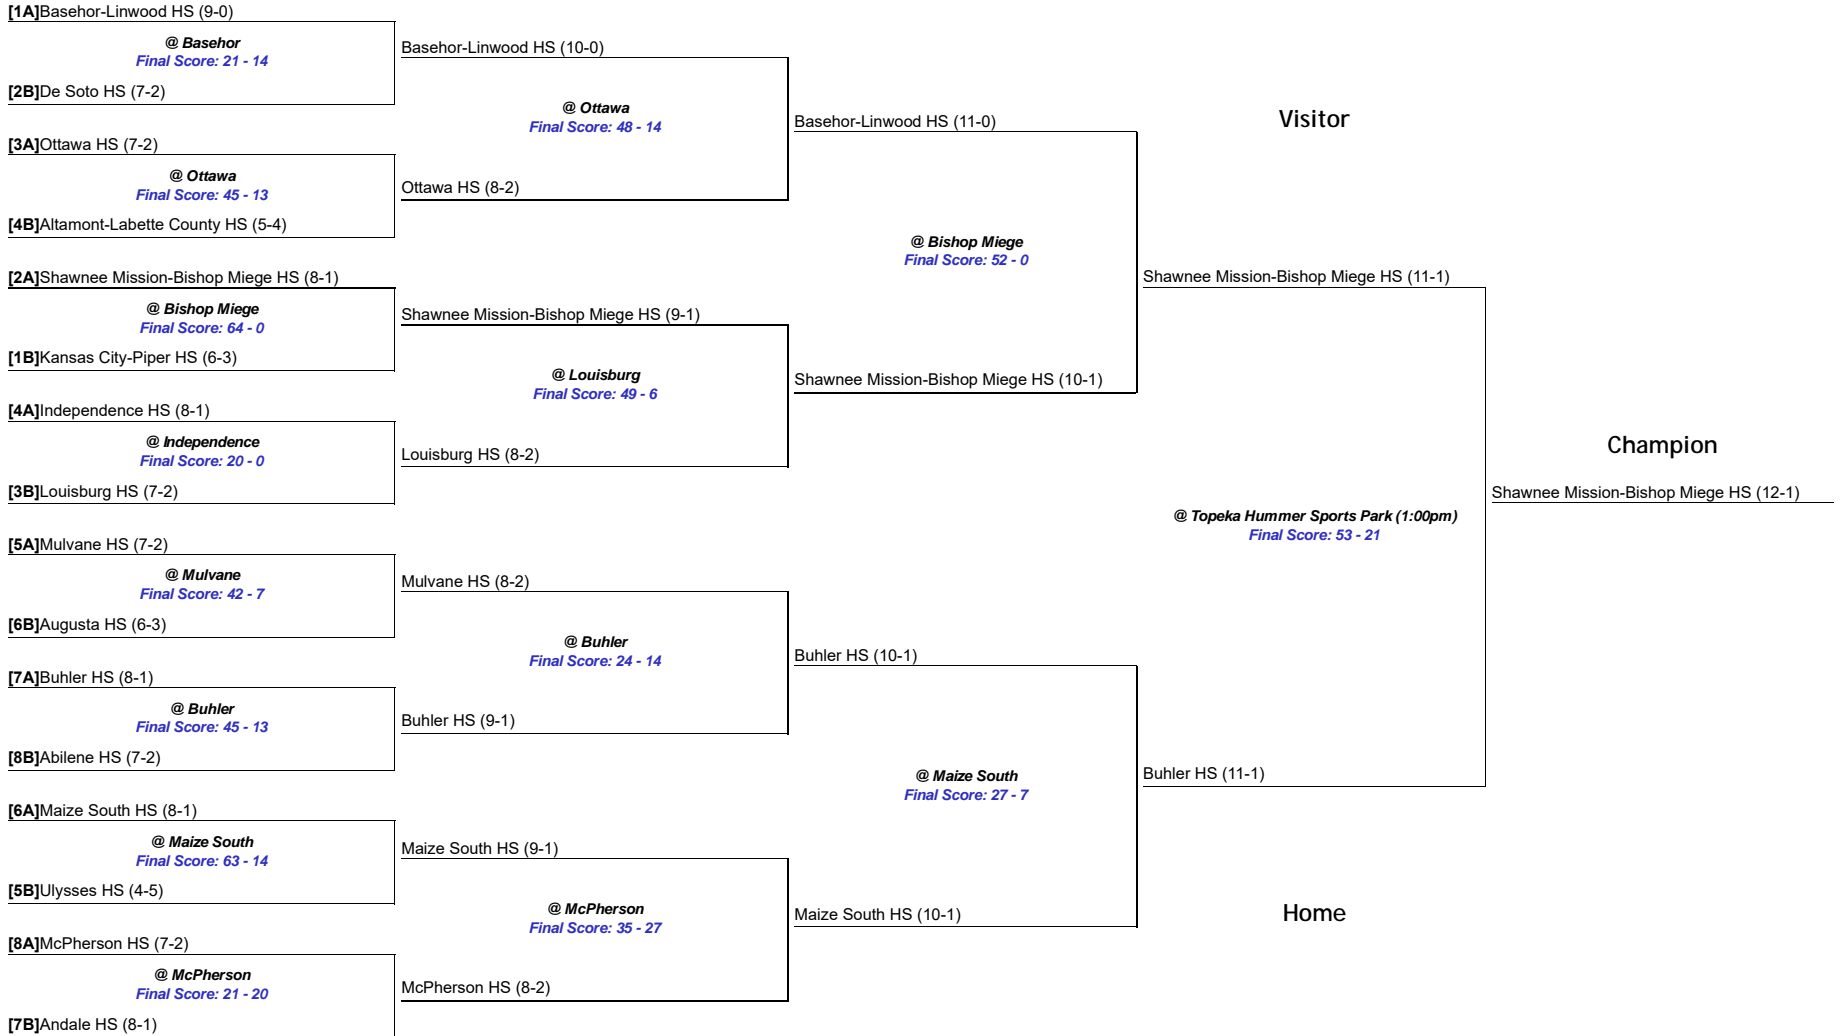

Kansas State High School Activities Association
Class 4A DI - State Football Championship

All games start at 7:00 PM on the dates noted, unless otherwise indicated.

Friday, Nov 4
Regional

Friday, Nov 11
Sectional

Friday, Nov 18
Sub-State

Saturday, Nov 26
State