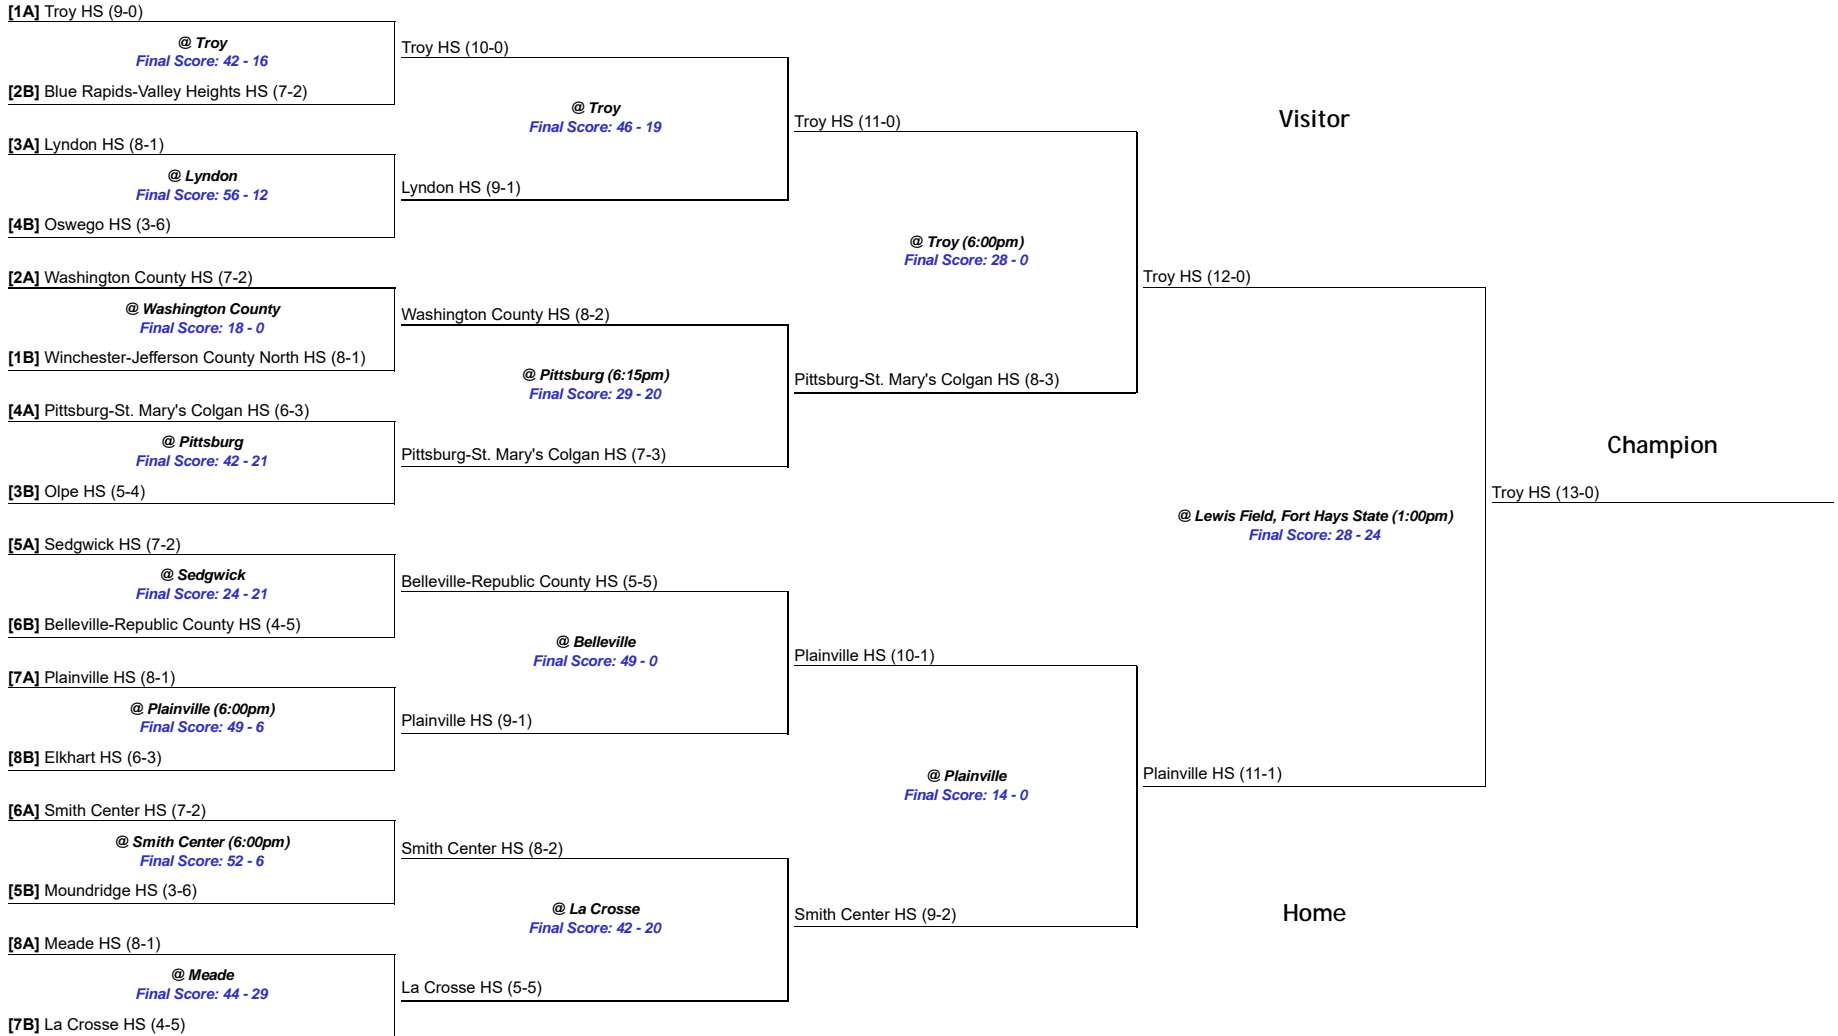

Kansas State High School Activities Association
Class 2-1A - State Football Championship

All games start at 7:00 PM on the dates noted, unless otherwise indicated.

Friday, Nov 4
Regional

Friday, Nov 11
Sectional

Friday, Nov 18
Sub-State

Saturday, Nov 26
State