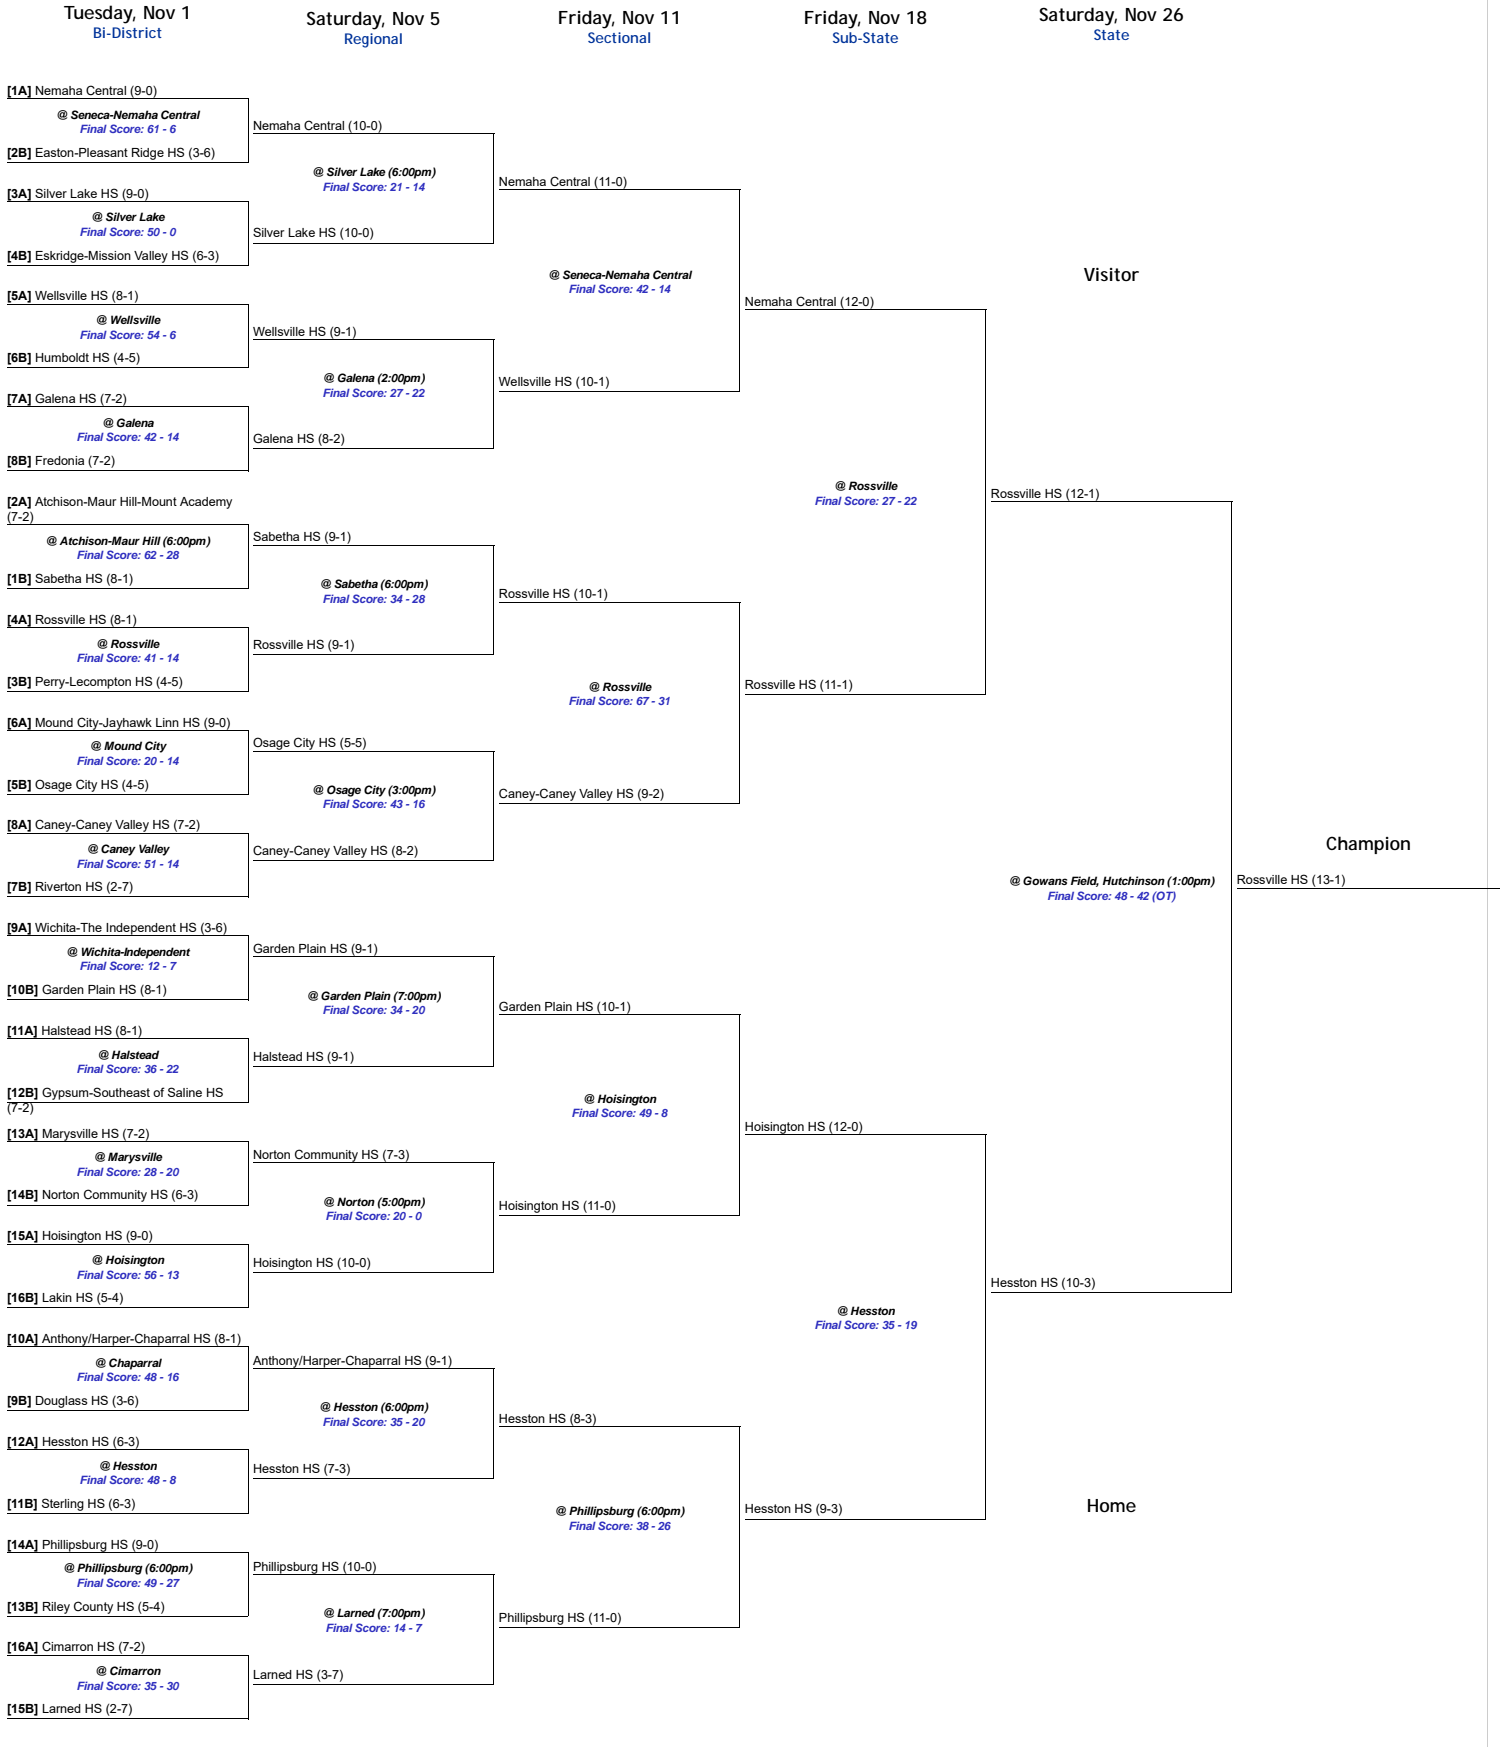

All games start at 7:00 PM on the dates noted, unless otherwise indicated.

Friday, Nov 4
Regional

Friday, Nov 11
Sectional

Friday, Nov 18
Sub-State

Saturday, Nov 26
State

Kansas State High School Activities Association
Class 3A - State Football Championship
All games start at 7:00 PM on the dates noted, unless otherwise indicated.