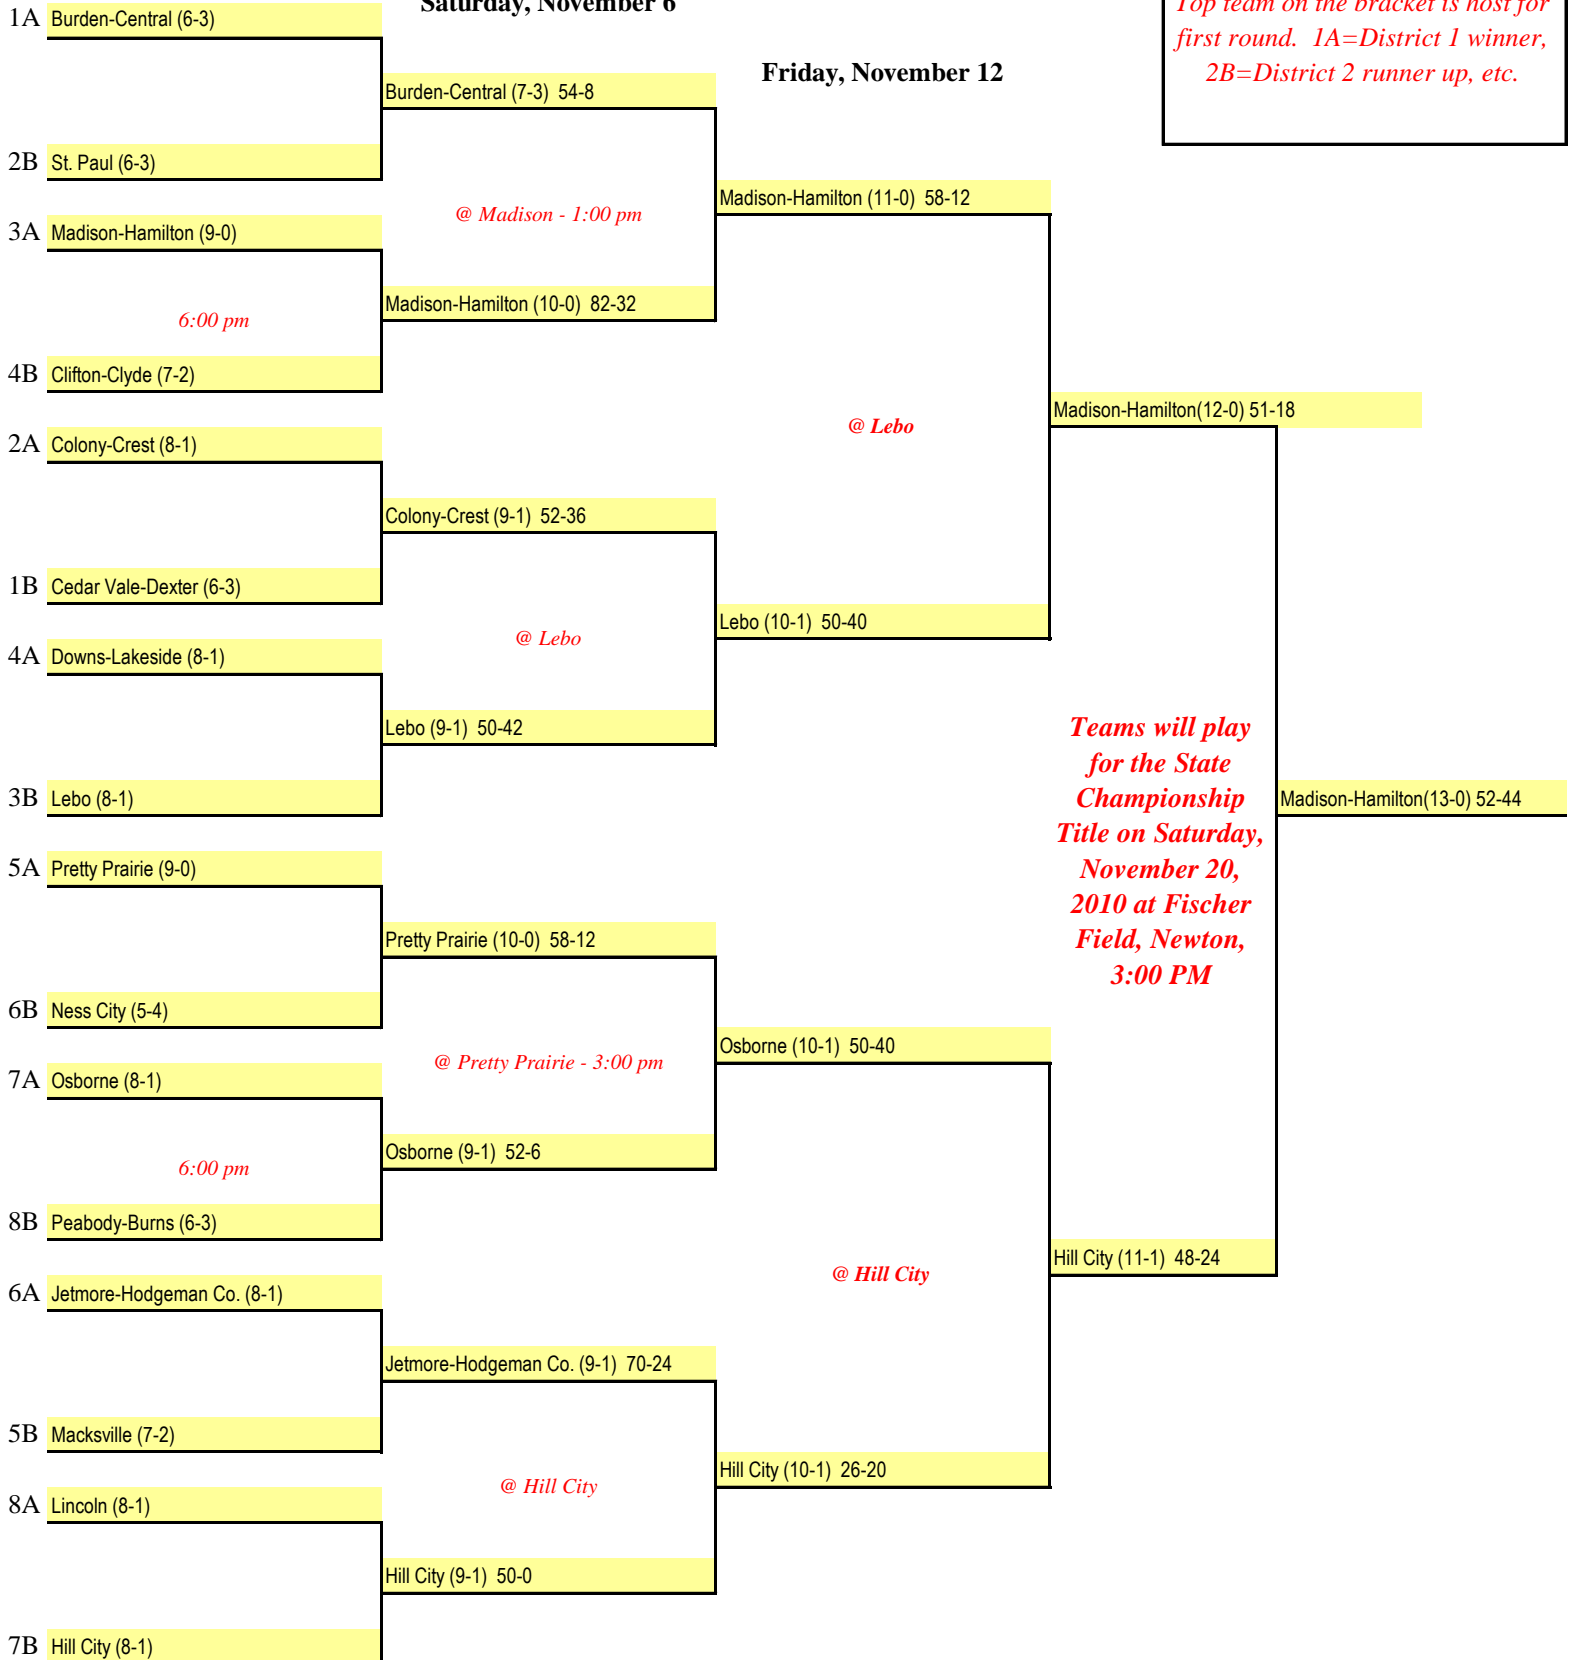

All games start at 7:00 PM on the dates indicated, unless otherwise indicated.

Tuesday, November 2

Saturday, November 6

Friday, November 12

Top team on the bracket is host for first round. 1A=District 1 winner, 2B=District 2 runner up, etc.

All games start at 7:00 PM on the dates noted, unless otherwise indicated.

Tuesday, November 2

Saturday, November 6

Friday, November 12

Top team on the bracket is host for first round. 1A=District 1 winner, 2B=District 2 runner up, etc.