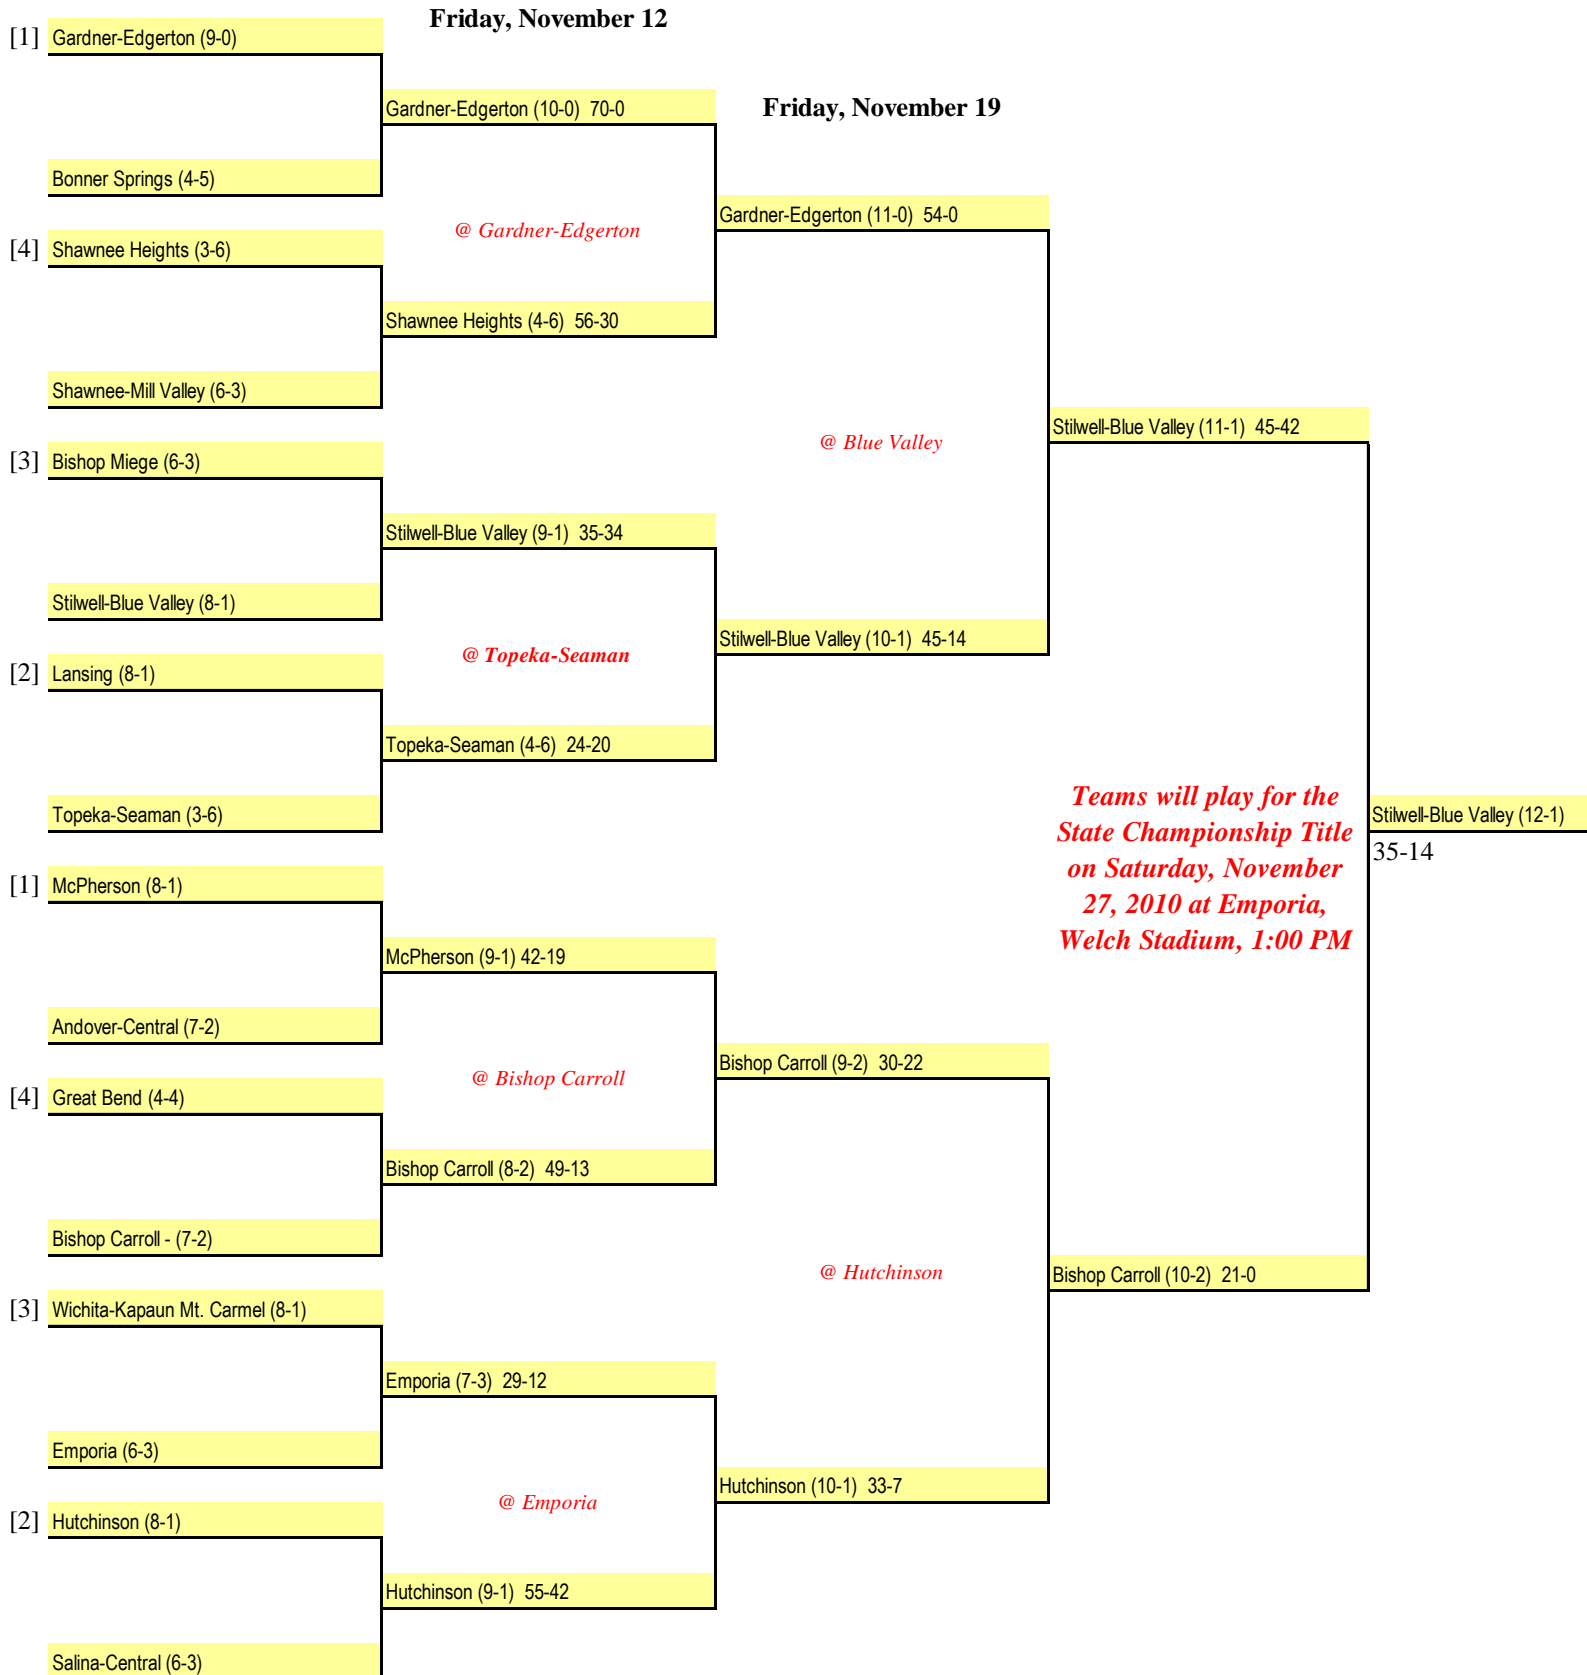

Kansas State High School Activities Association
OFFICIAL TOURNAMENT BRACKET
CLASS 5A — STATE FOOTBALL CHAMPIONSHIP
All games start at 7:00 PM on the dates noted, unless otherwise indicated.

Championship Game -- TV Broadcast Information
KWCH - Live on KSCW (sister station of KWCH) Cable 5, Channel 33
KCTV - Tape Delayed: 4:00 pm on Saturday, Nov. 27th on KSMO
KOAM - Tape Delayed: 1:35 am on Sunday, Nov. 28th

(Seed of District Winners)

Friday, November 5