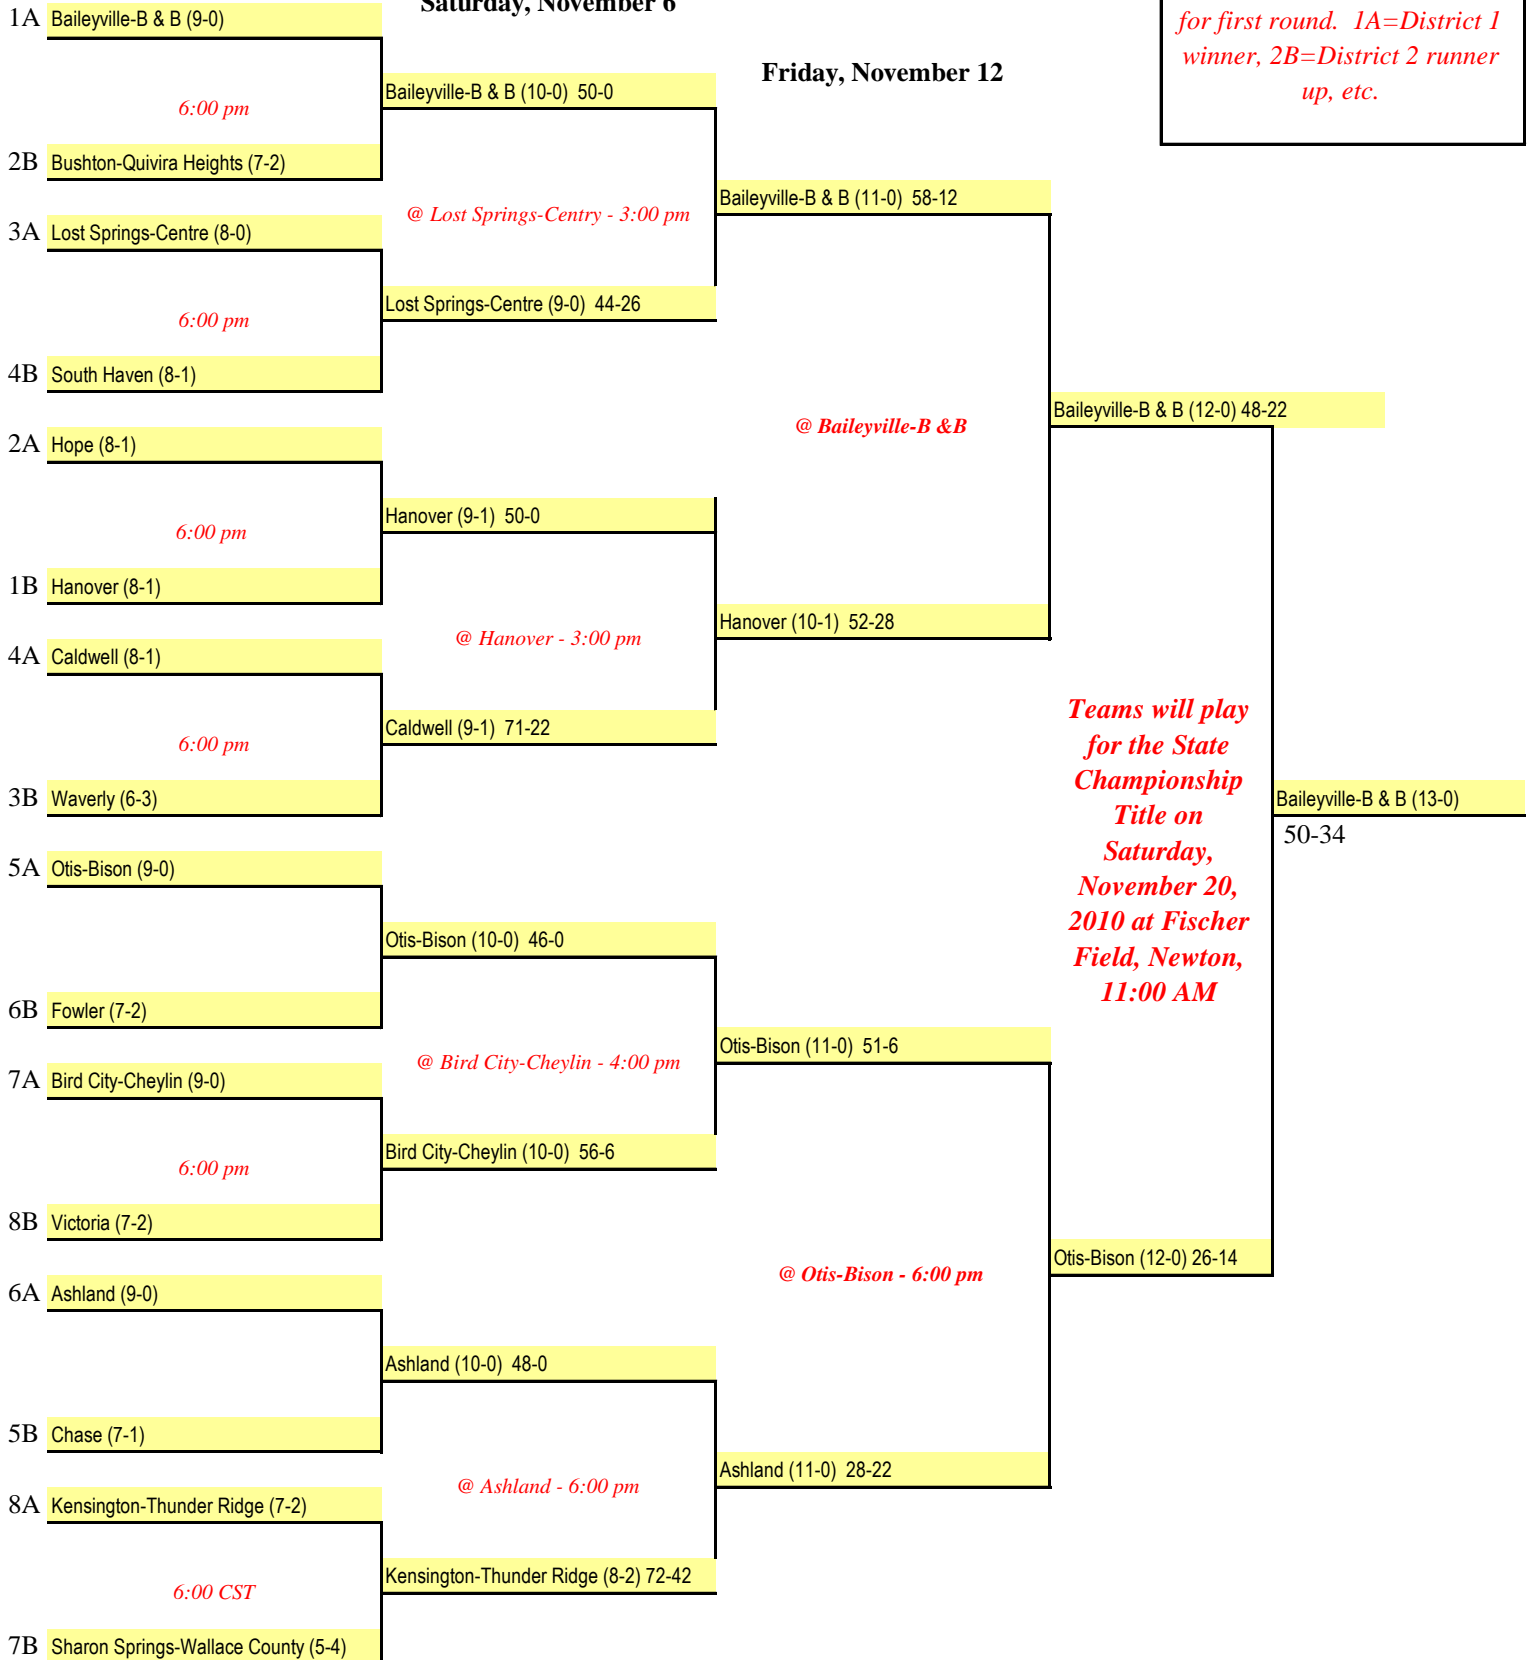

All games start at 7:00 PM on the dates indicated, unless otherwise indicated.

Tuesday, November 2

Saturday, November 6

Friday, November 12

Top team on the bracket is host for first round. 1A=District 1 winner, 2B=District 2 runner up, etc.

All games start at 7:00 PM on the dates noted, unless otherwise indicated.

Tuesday, November 2

Saturday, November 6

Friday, November 12

Top team on the bracket is host for first round. 1A=District 1 winner, 2B=District 2 runner up, etc.