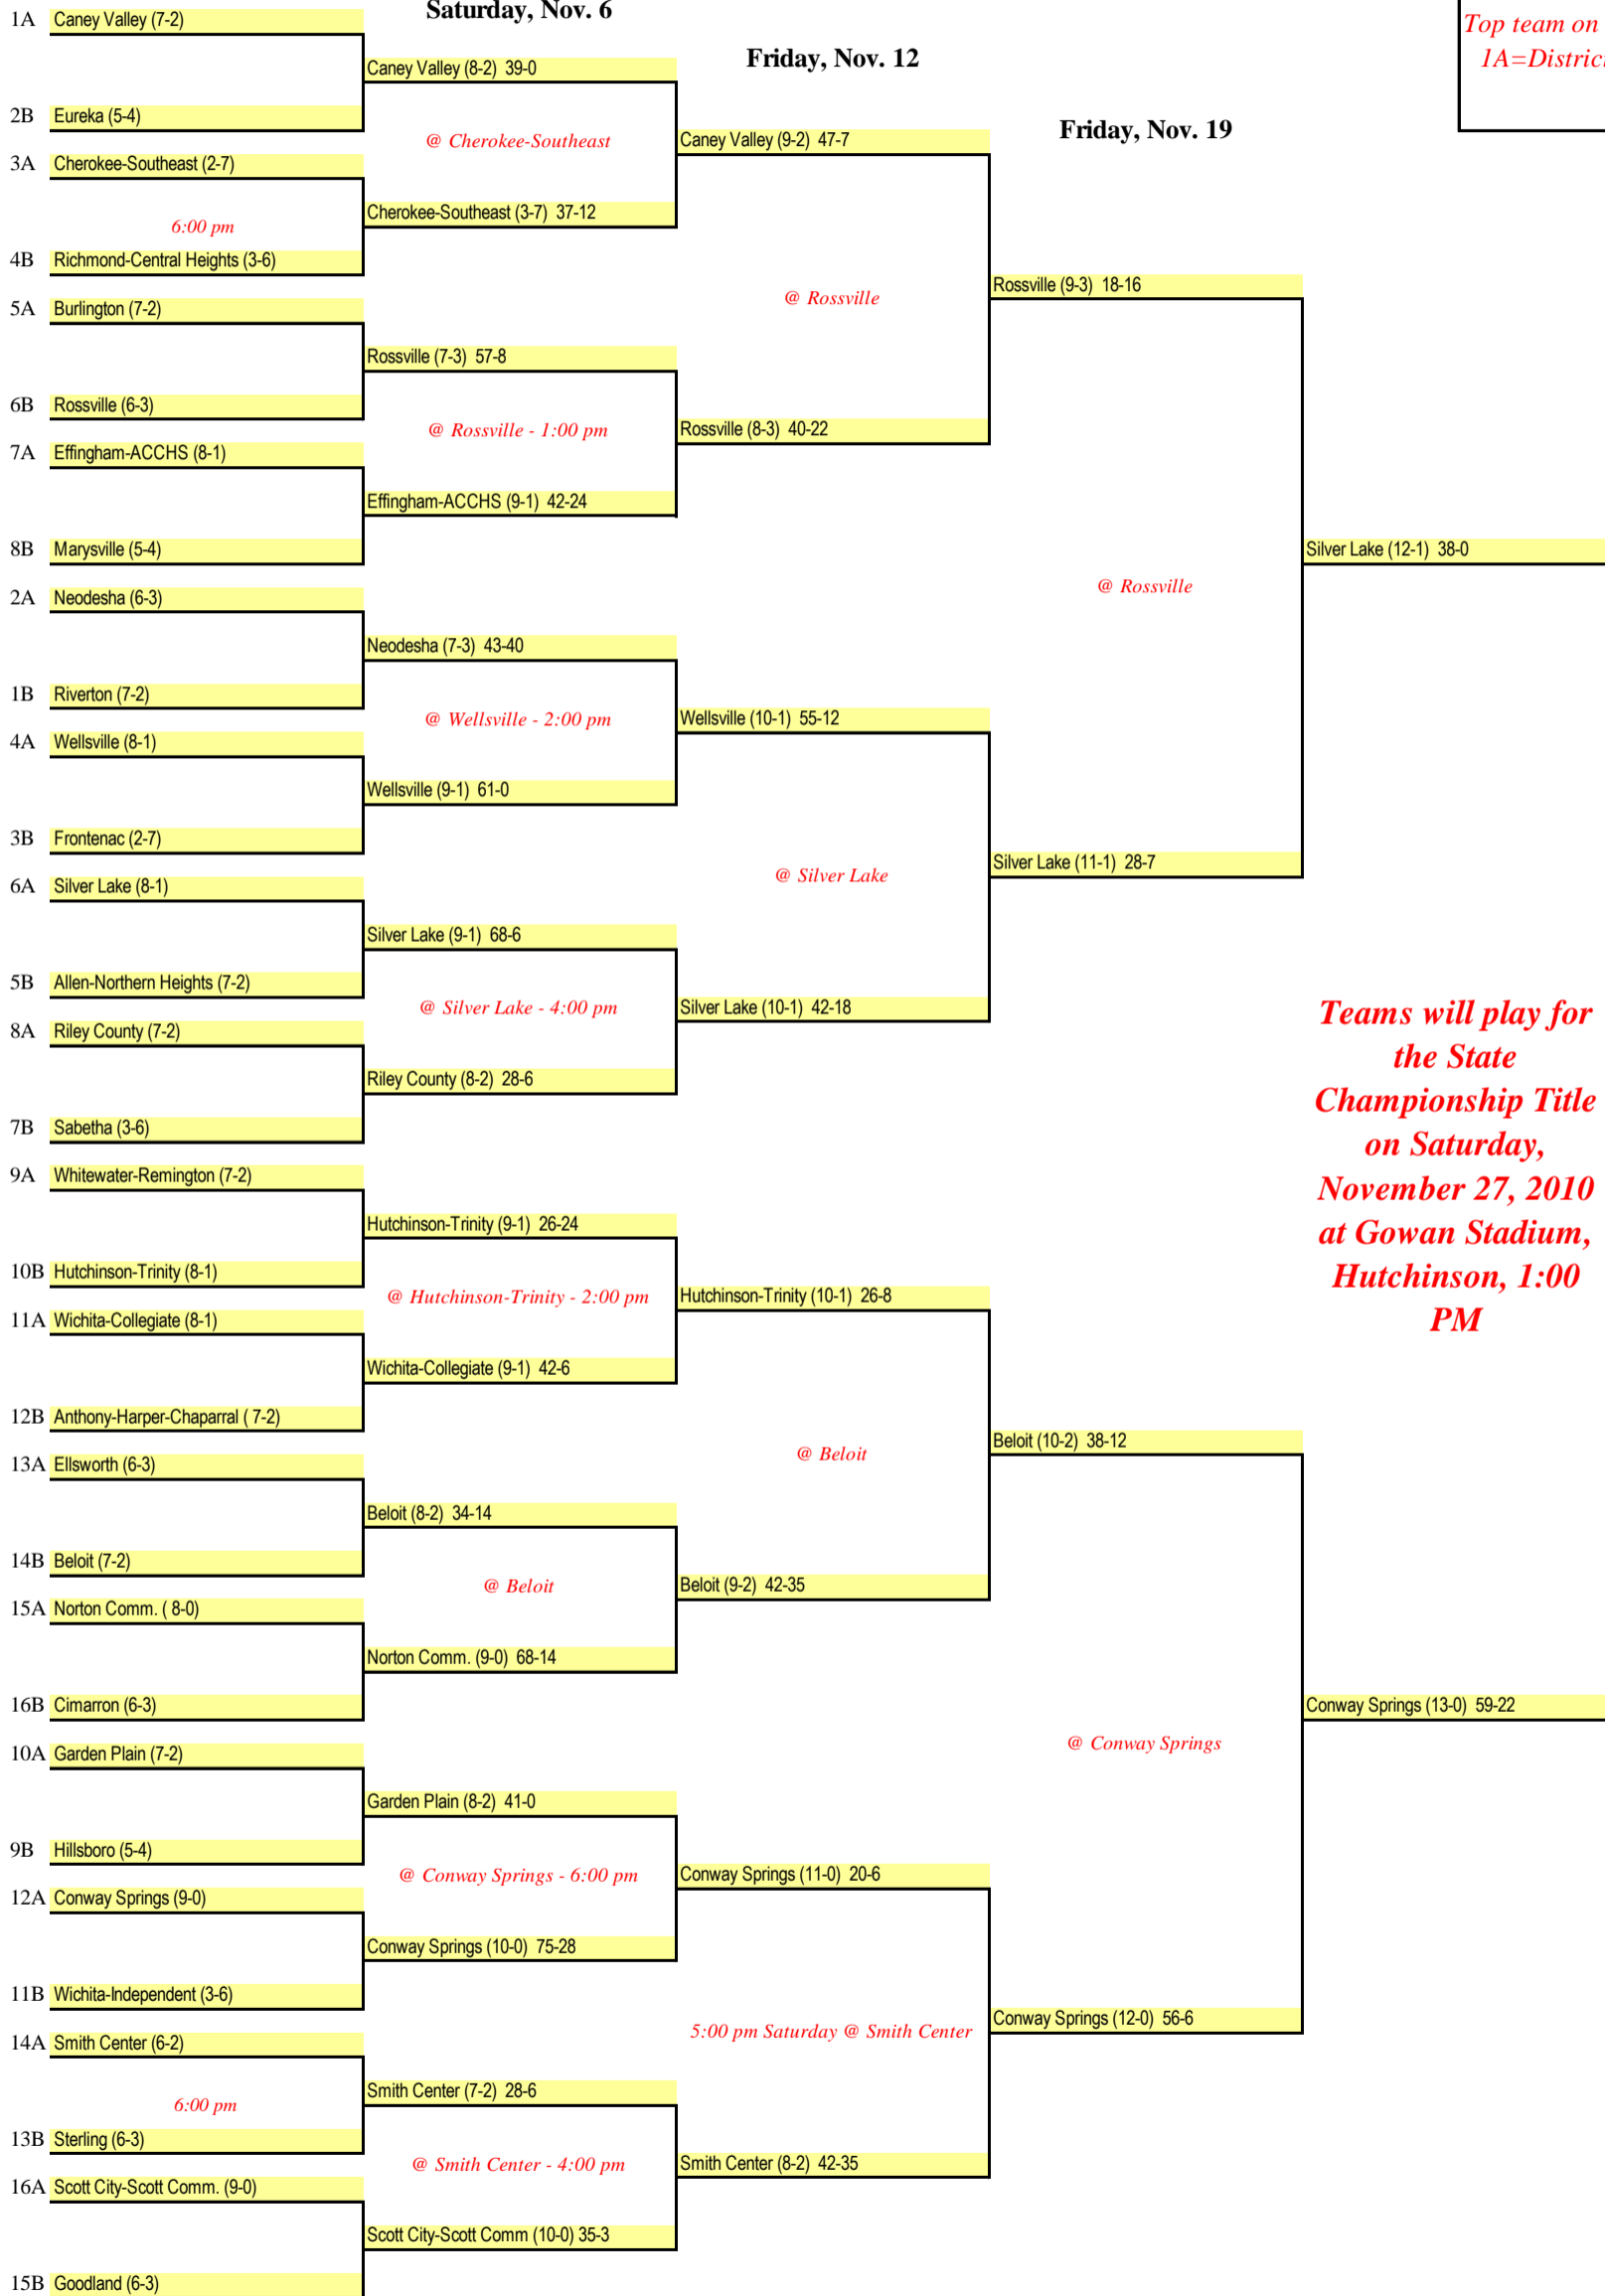

Kansas State High School Activities Association
OFFICIAL TOURNAMENT BRACKET
CLASS 3A — STATE FOOTBALL CHAMPIONSHIP
All games start at 7:00 PM on the dates noted, unless otherwise indicated.

Tuesday, Nov. 2

Saturday, Nov. 6

Friday, Nov. 12

Friday, Nov. 19

*Top team on the bracket is host for first round.
1A=District 1 winner, 2B=District 2 runner up, etc.*

***Teams will play for
the State
Championship Title
on Saturday,
November 27, 2010
at Gowan Stadium,
Hutchinson, 1:00
PM***