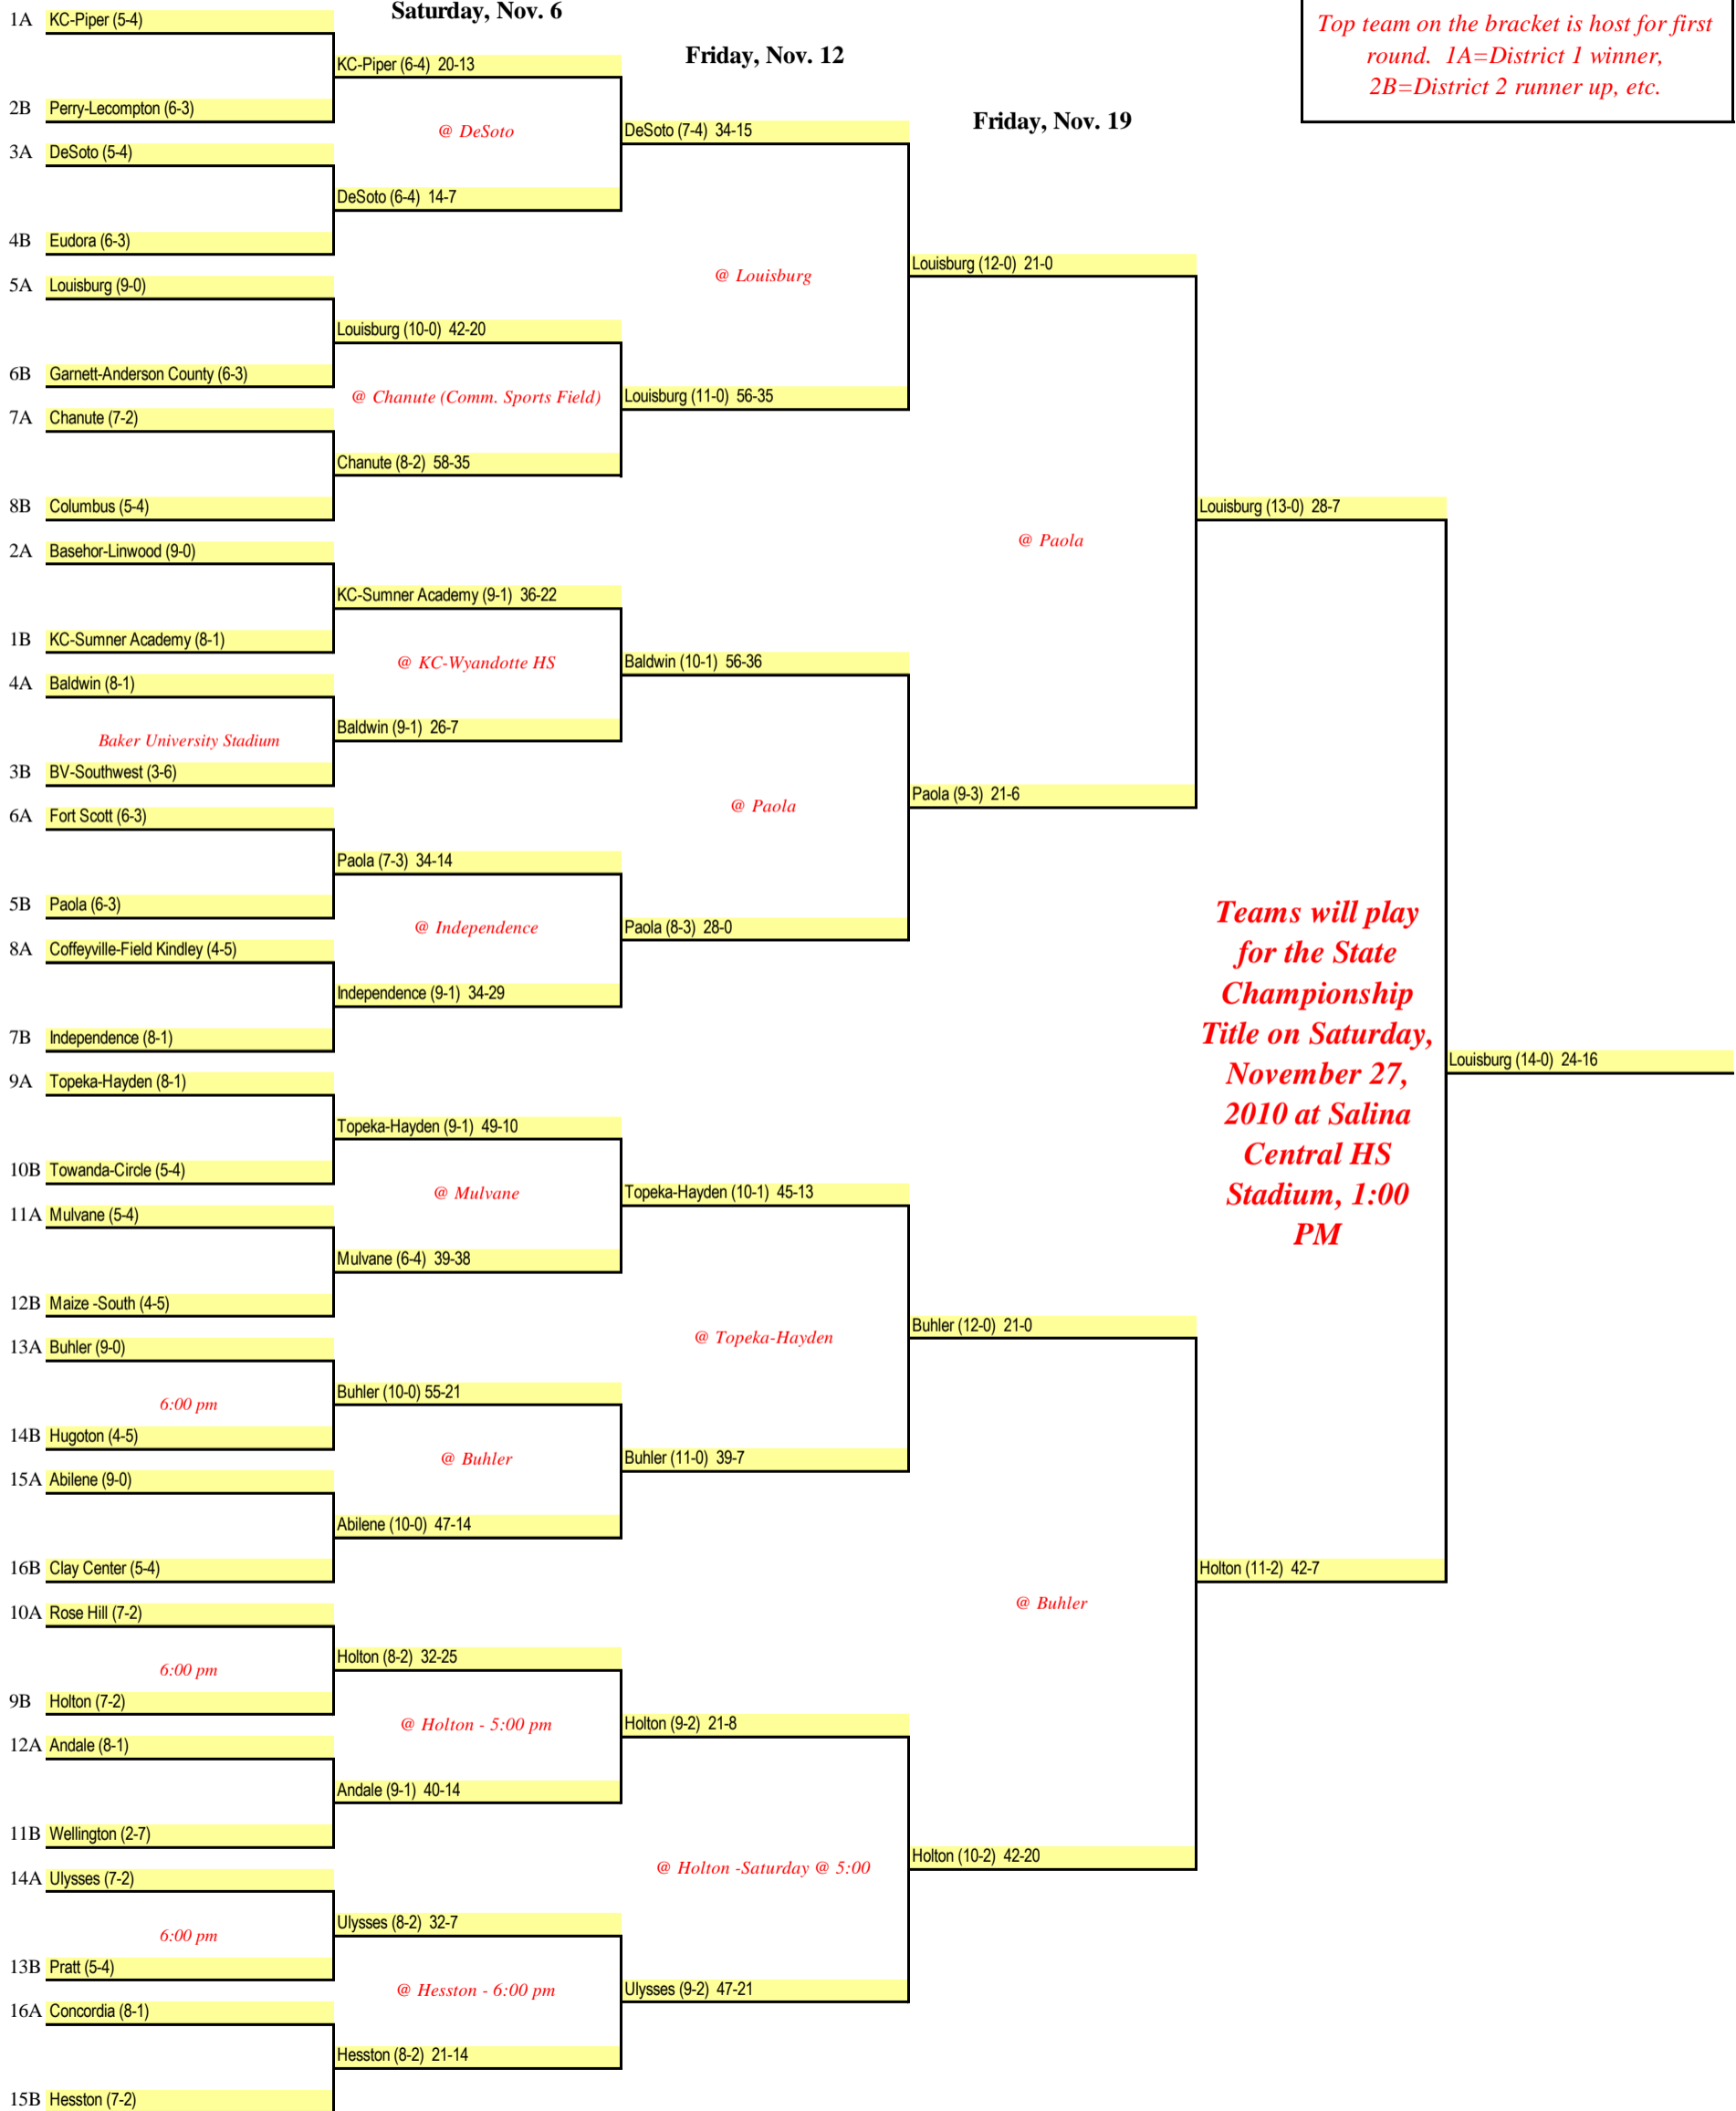

Tuesday, Nov. 2

Saturday, Nov. 6

Friday, Nov. 12

Friday, Nov. 19

Top team on the bracket is host for first round. 1A=District 1 winner, 2B=District 2 runner up, etc.

Teams will play for the State Championship Title on Saturday, November 27, 2010 at Salina Central HS Stadium, 1:00 PM