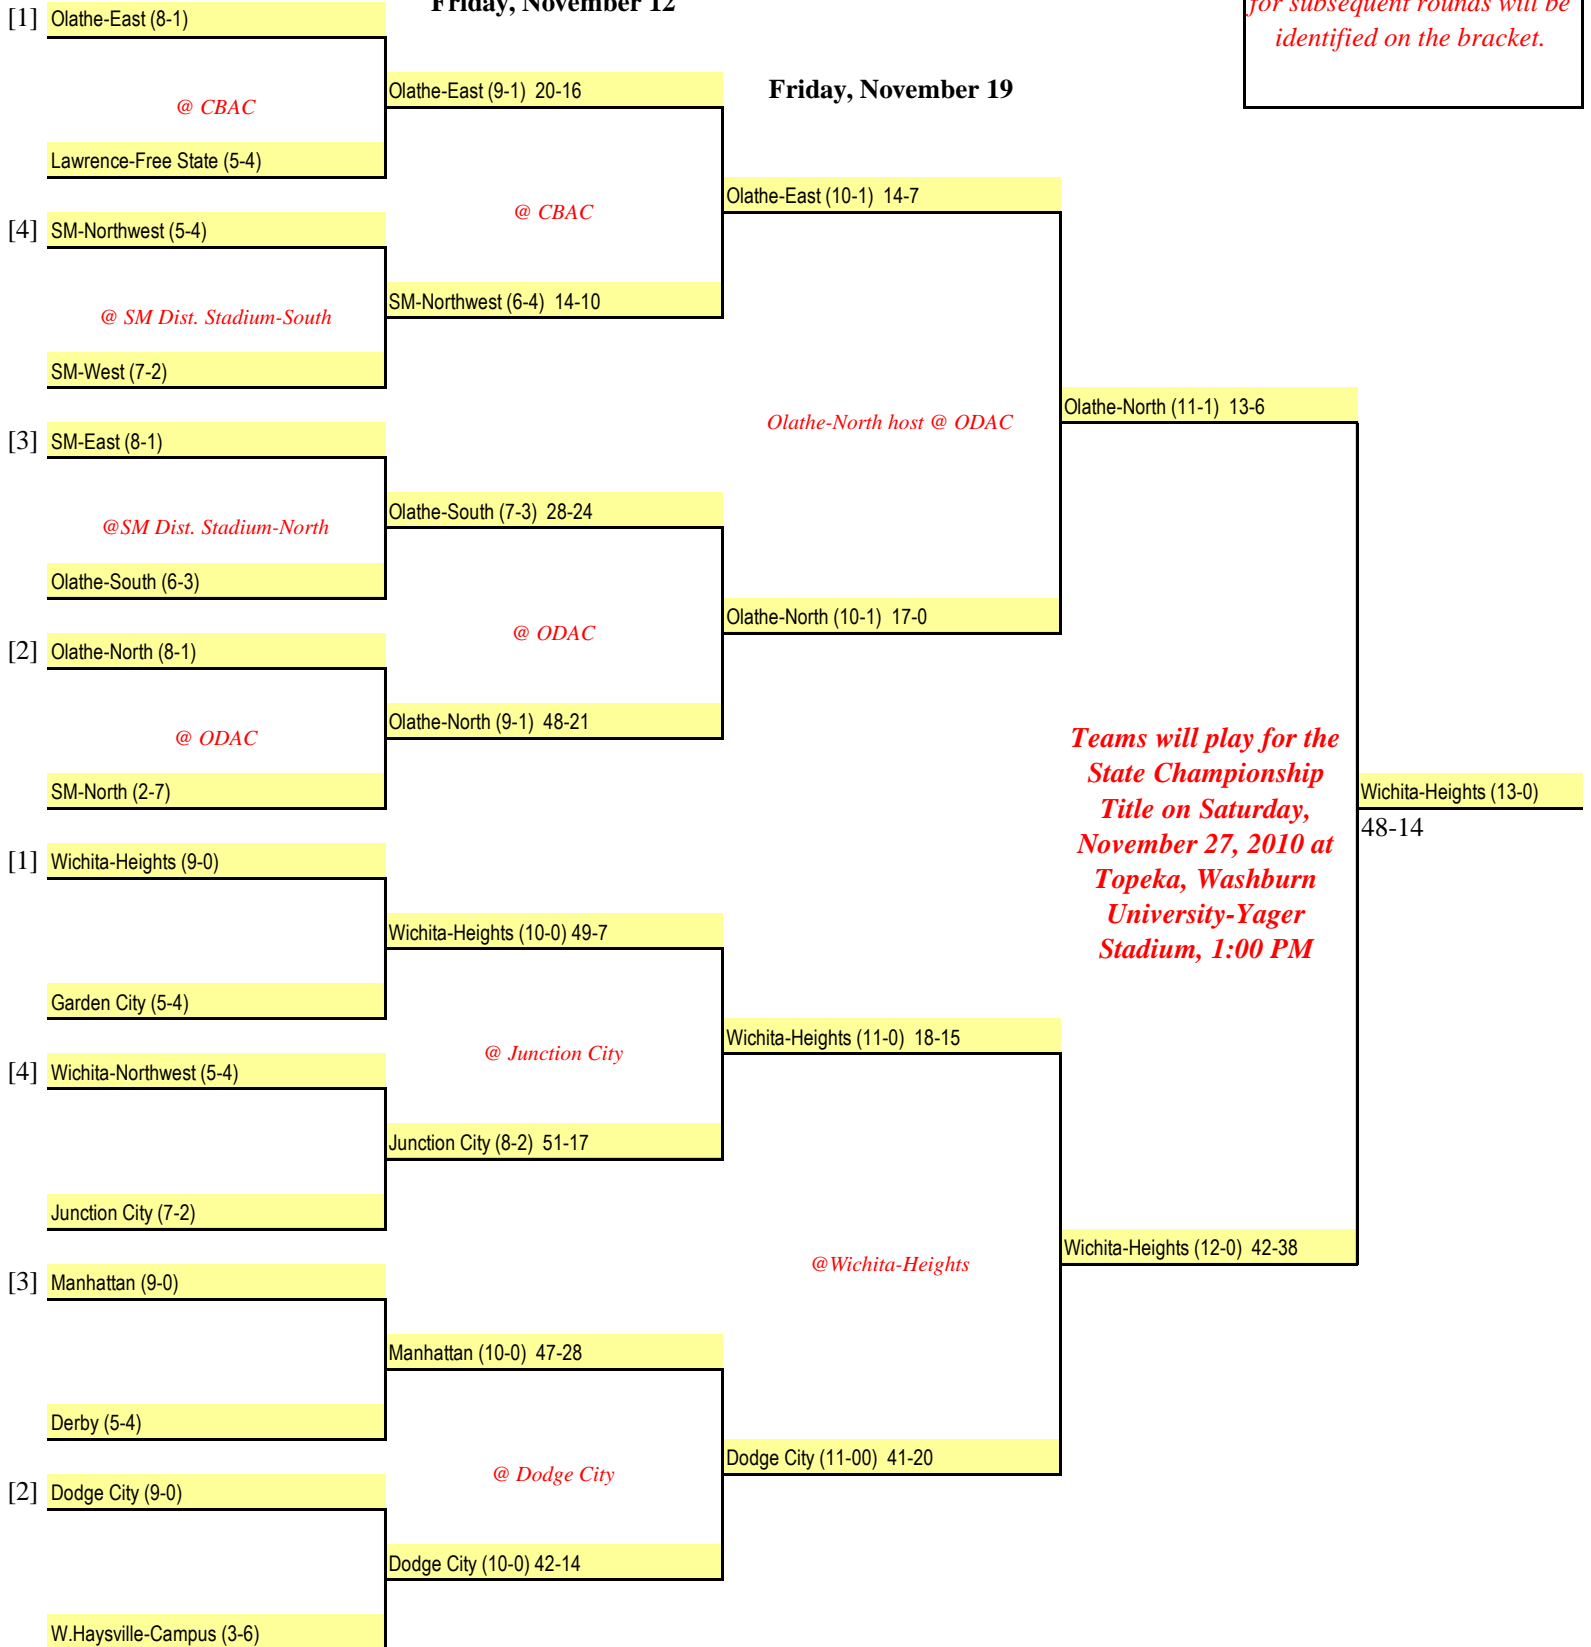

Kansas State High School Activities Association
OFFICIAL TOURNAMENT BRACKET
CLASS 6A — STATE FOOTBALL CHAMPIONSHIP

All games start at 7:00 PM on the dates noted, unless otherwise indicated.

(Seed of District Winners)

Friday, November 5

Friday, November 12

Friday, November 19

Top team on the bracket is host for first round. Host for subsequent rounds will be identified on the bracket.

Teams will play for the State Championship Title on Saturday, November 27, 2010 at Topeka, Washburn University-Yager Stadium, 1:00 PM