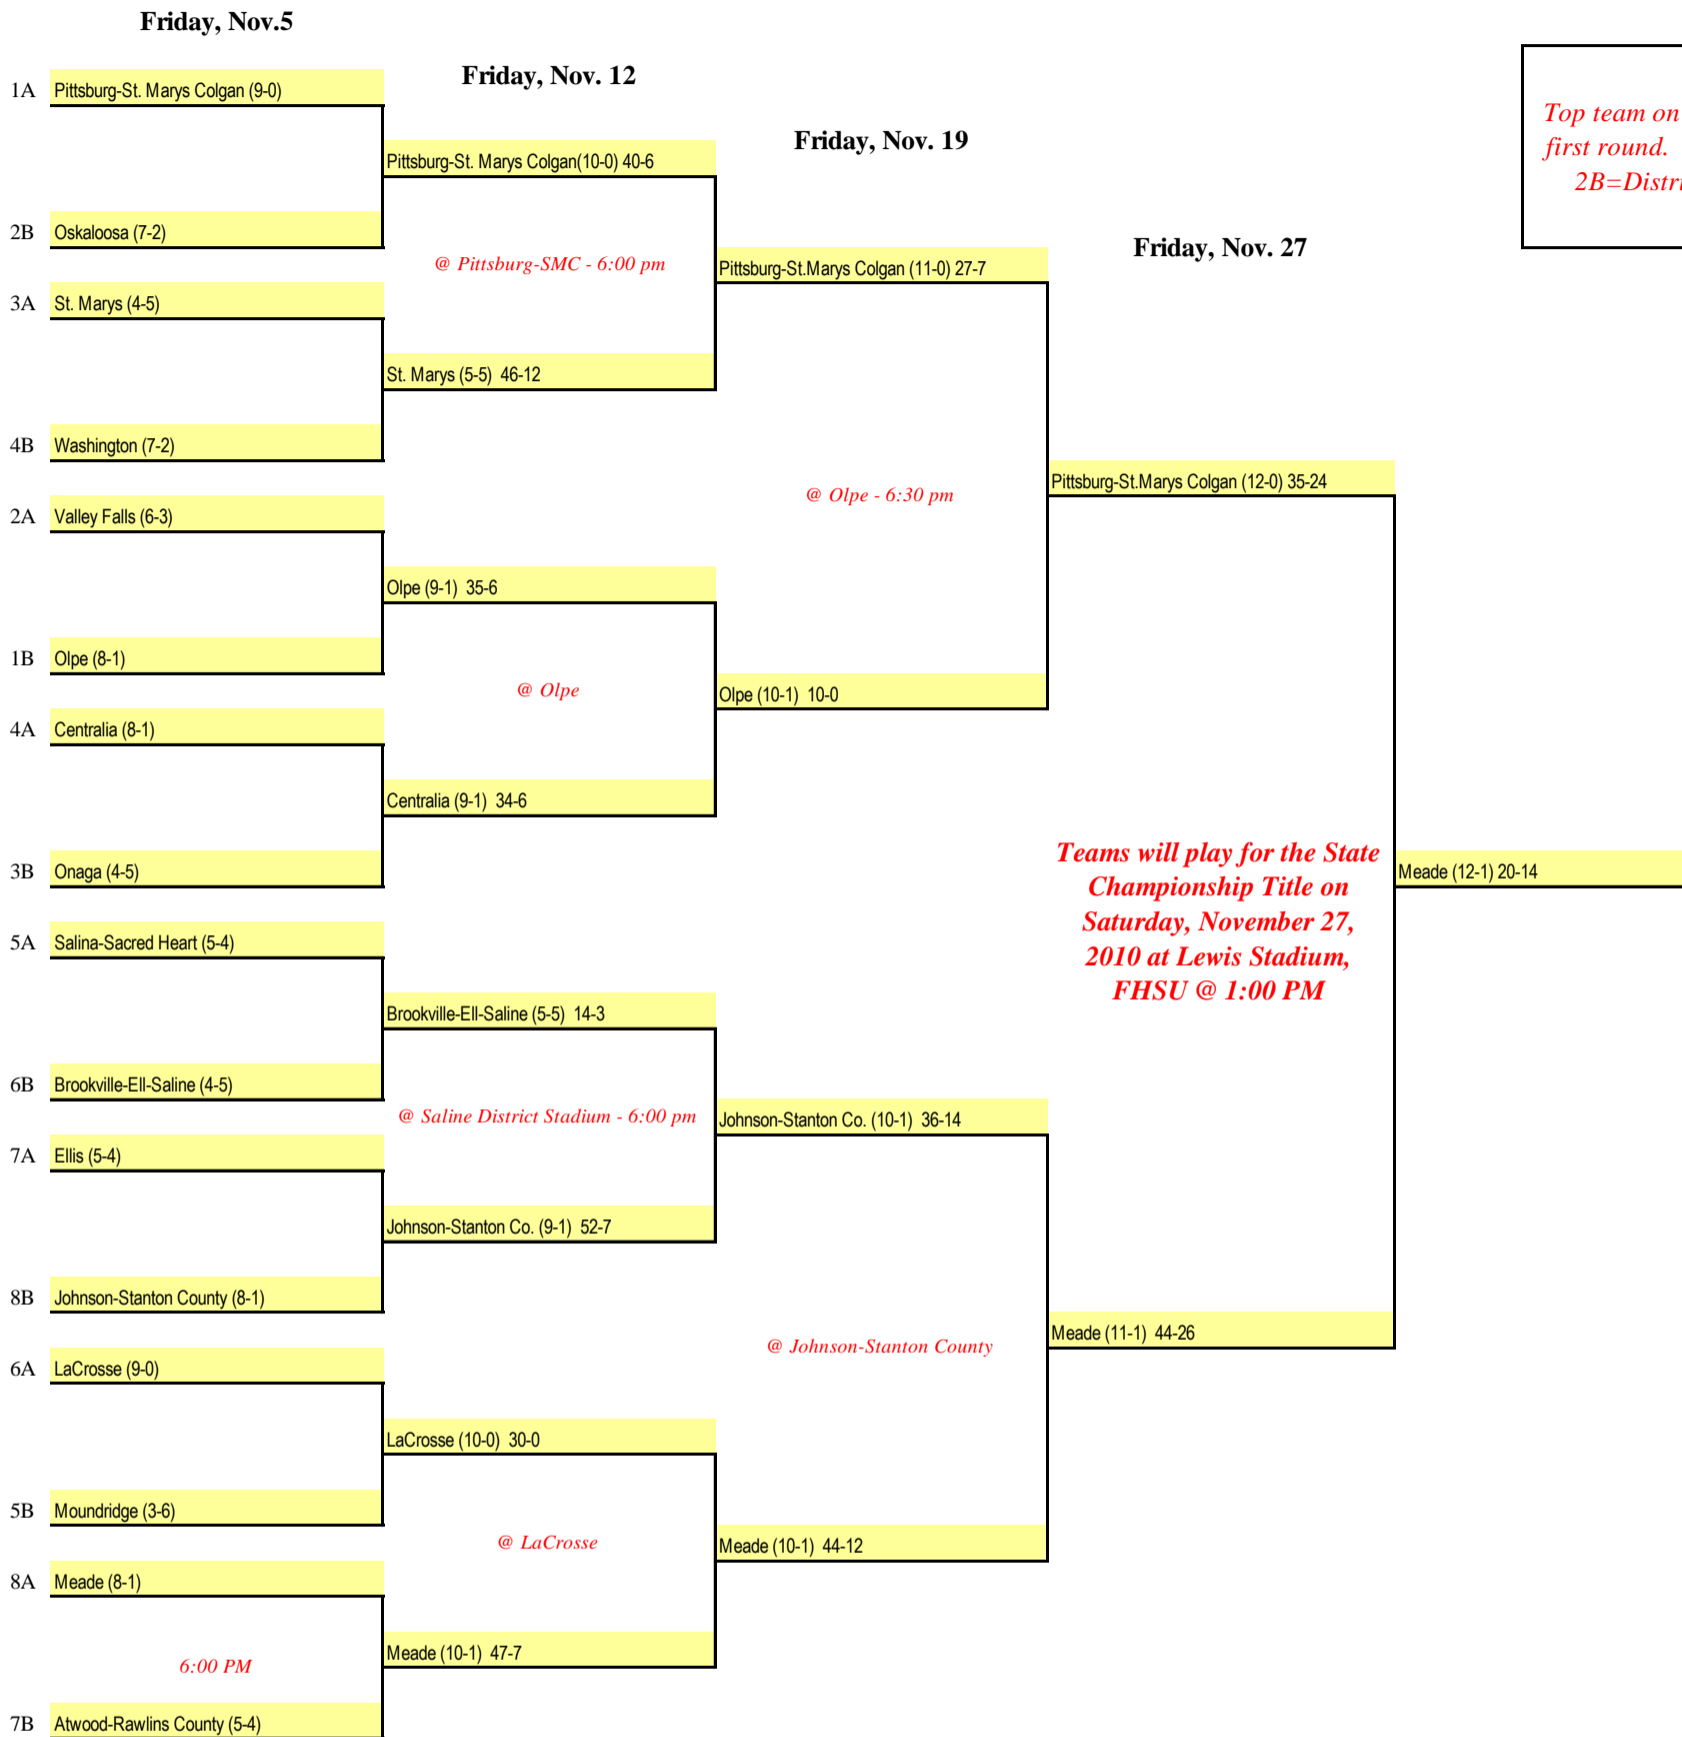

Kansas State High School Activities Association
OFFICIAL TOURNAMENT BRACKET
CLASS 2-1A — STATE FOOTBALL CHAMPIONSHIP
All games start at 7:00 PM on the dates indicated, unless otherwise indicated.