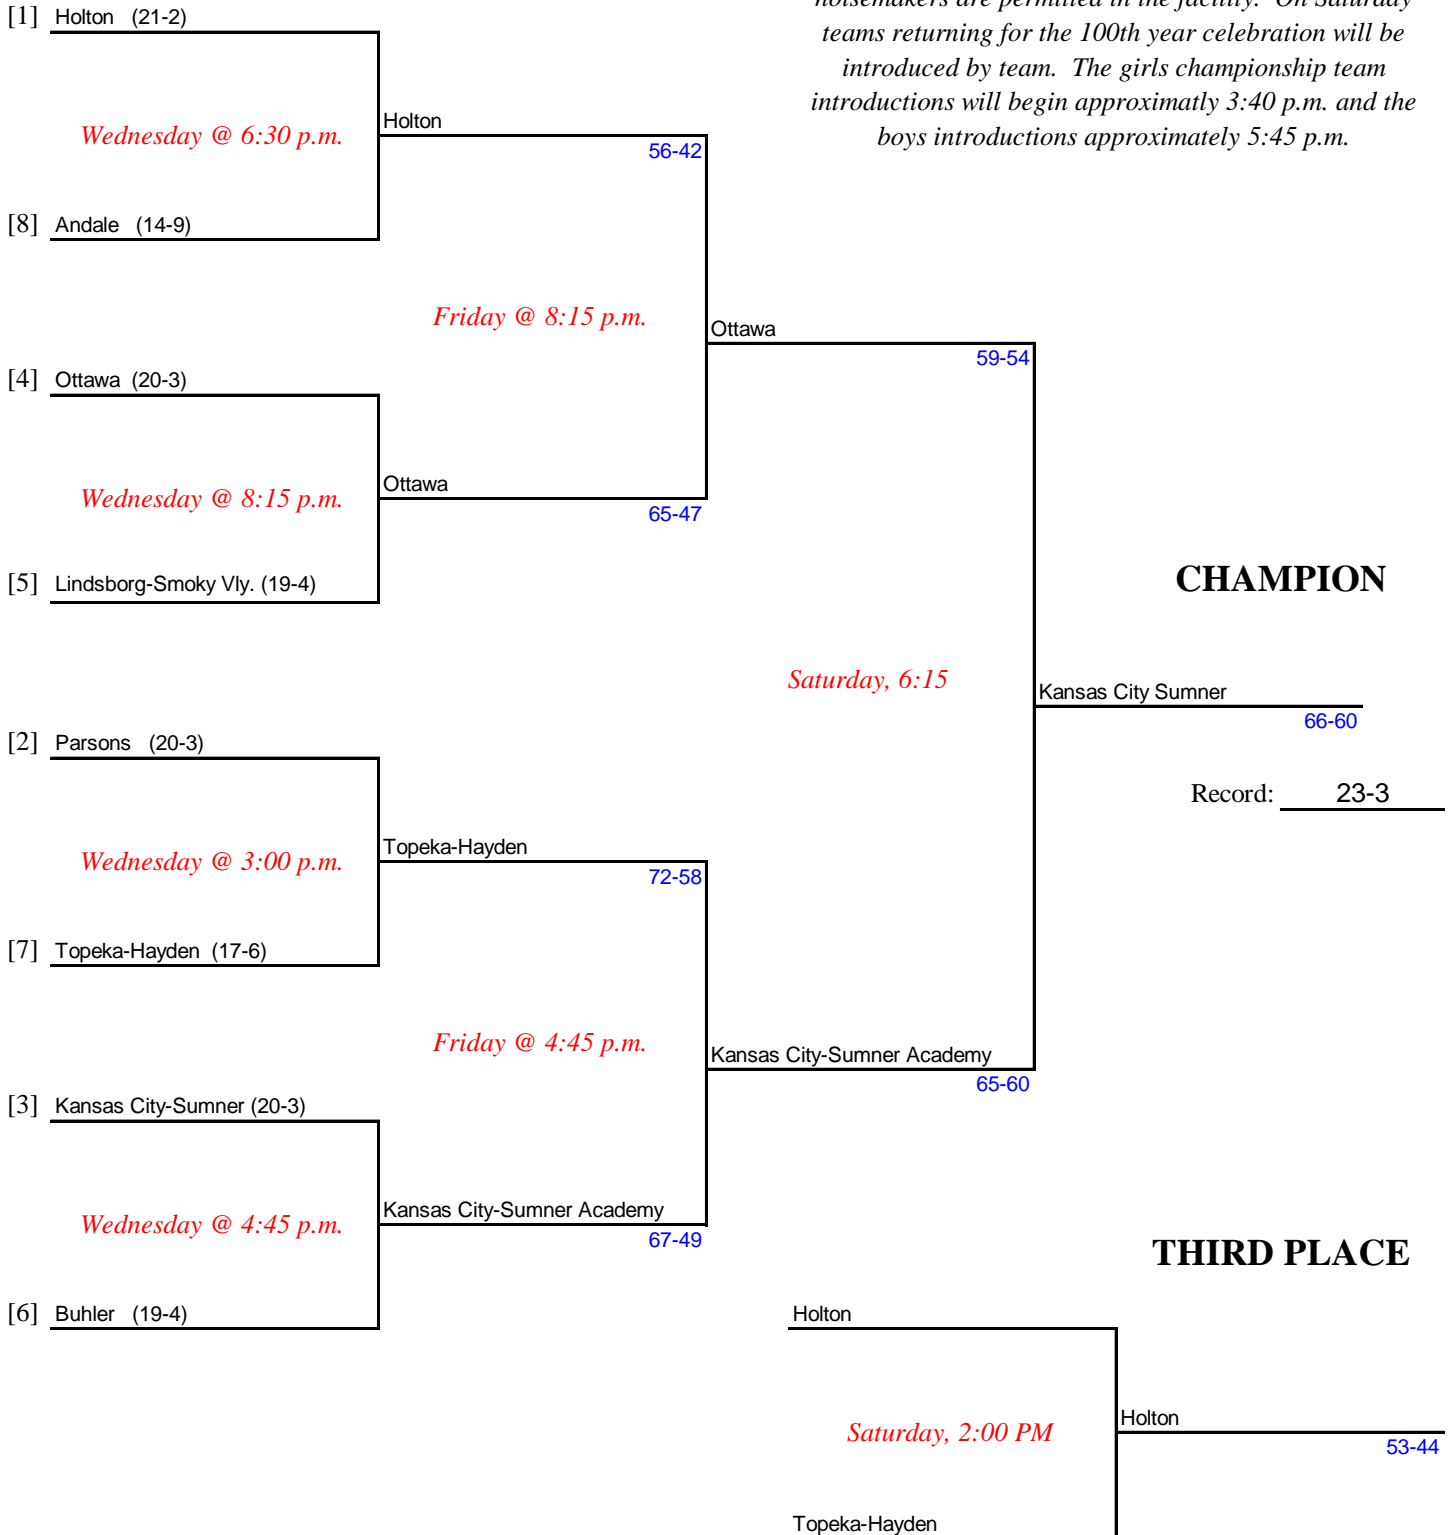

Kansas State High School Activities Association
OFFICIAL TOURNAMENT BRACKET
STATE BASKETBALL TOURNAMENT - MARCH 9-12, 2011

Bicentennial Center, Salina

GIRLS CLASS 4A

Manager: Marshall Perry

Gates open one hour before the first game. No artificial noisemakers are permitted in the facility. On Saturday teams returning for the 100th year celebration will be introduced by team. The girls championship team introductions will begin approximately 3:40 p.m. and the boys introductions approximately 5:45 p.m.