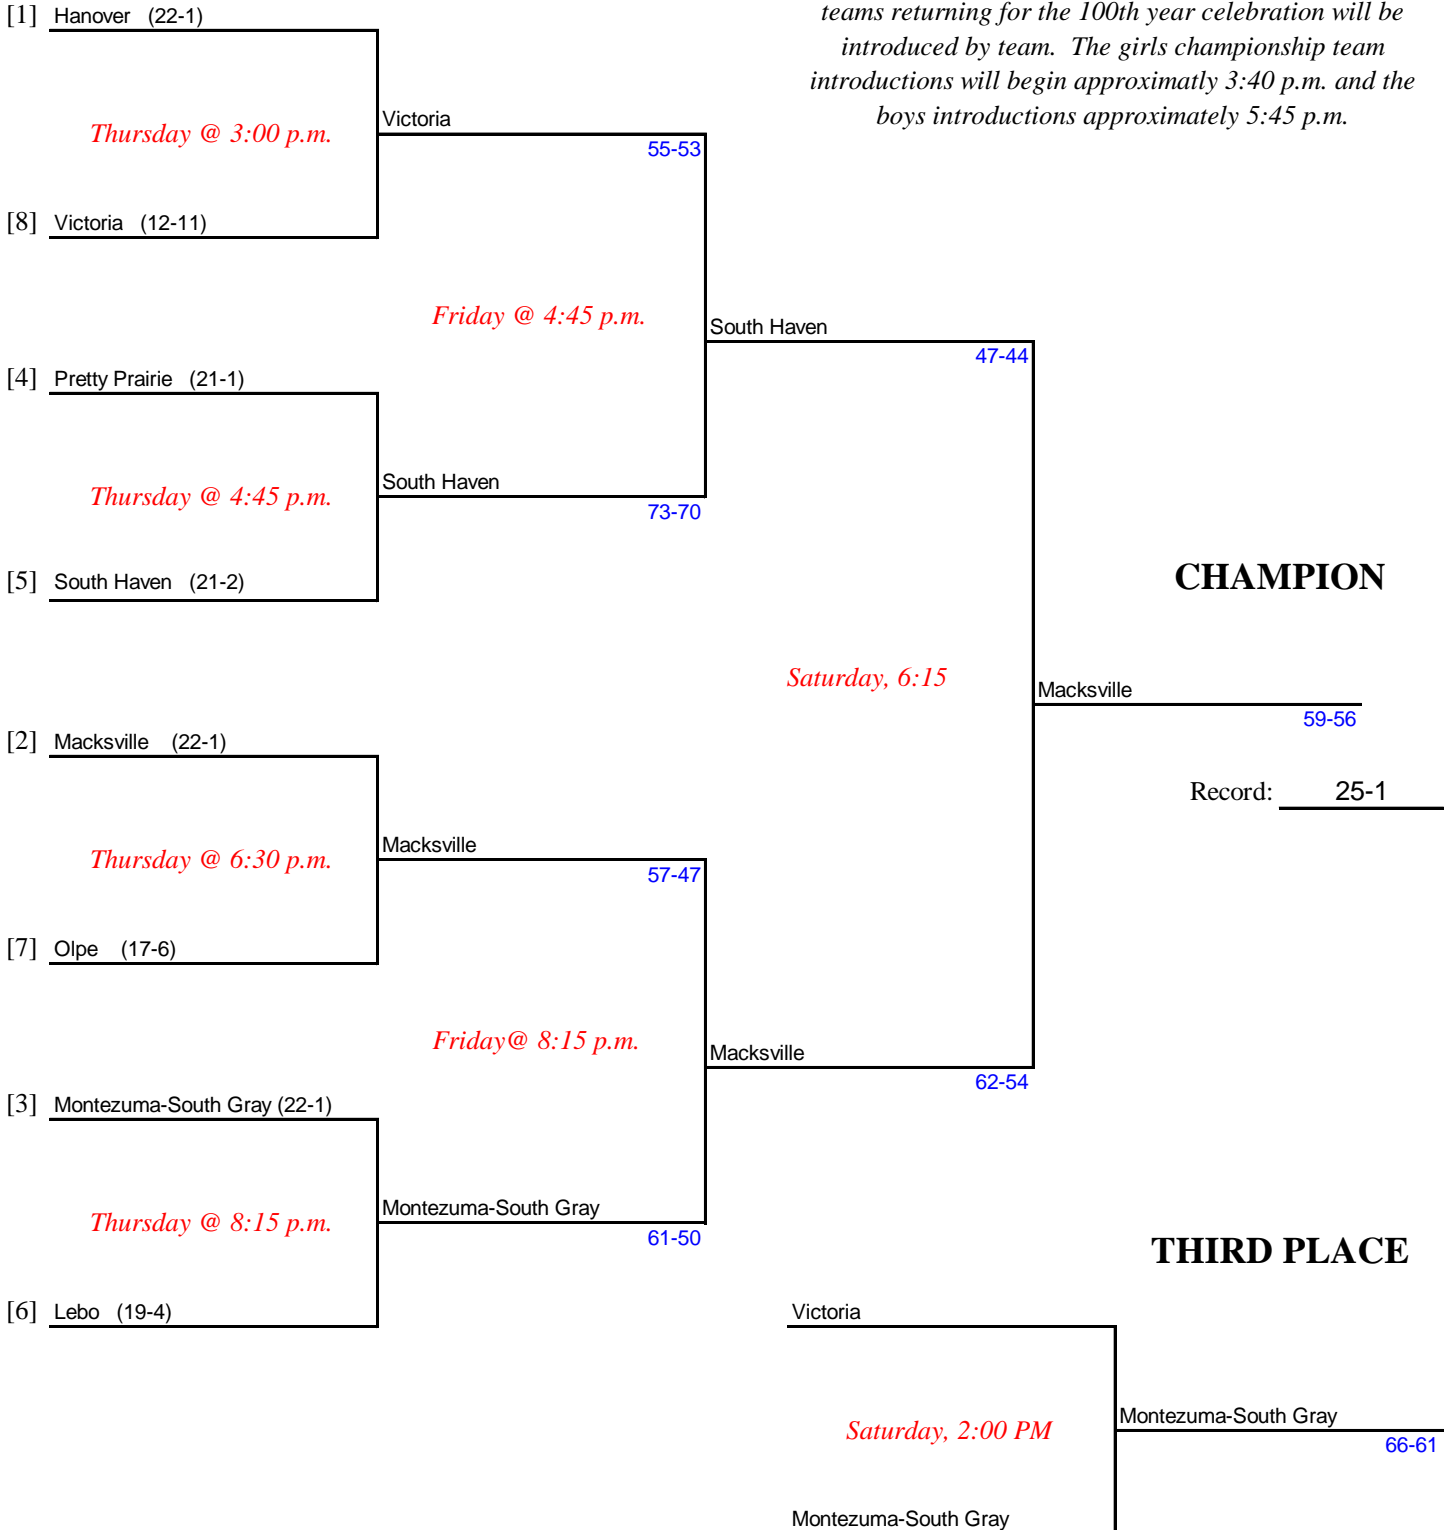

Kansas State High School Activities Association
OFFICIAL TOURNAMENT BRACKET
STATE BASKETBALL TOURNAMENT - MARCH 9-12, 2011

White Auditorium - Emporia

BOYS CLASS 1A-DI

Manager: Tom McEvoy

Gates open one hour before the first game. No artificial noisemakers are permitted in the facility. On Saturday teams returning for the 100th year celebration will be introduced by team. The girls championship team introductions will begin approximately 3:40 p.m. and the boys introductions approximately 5:45 p.m.