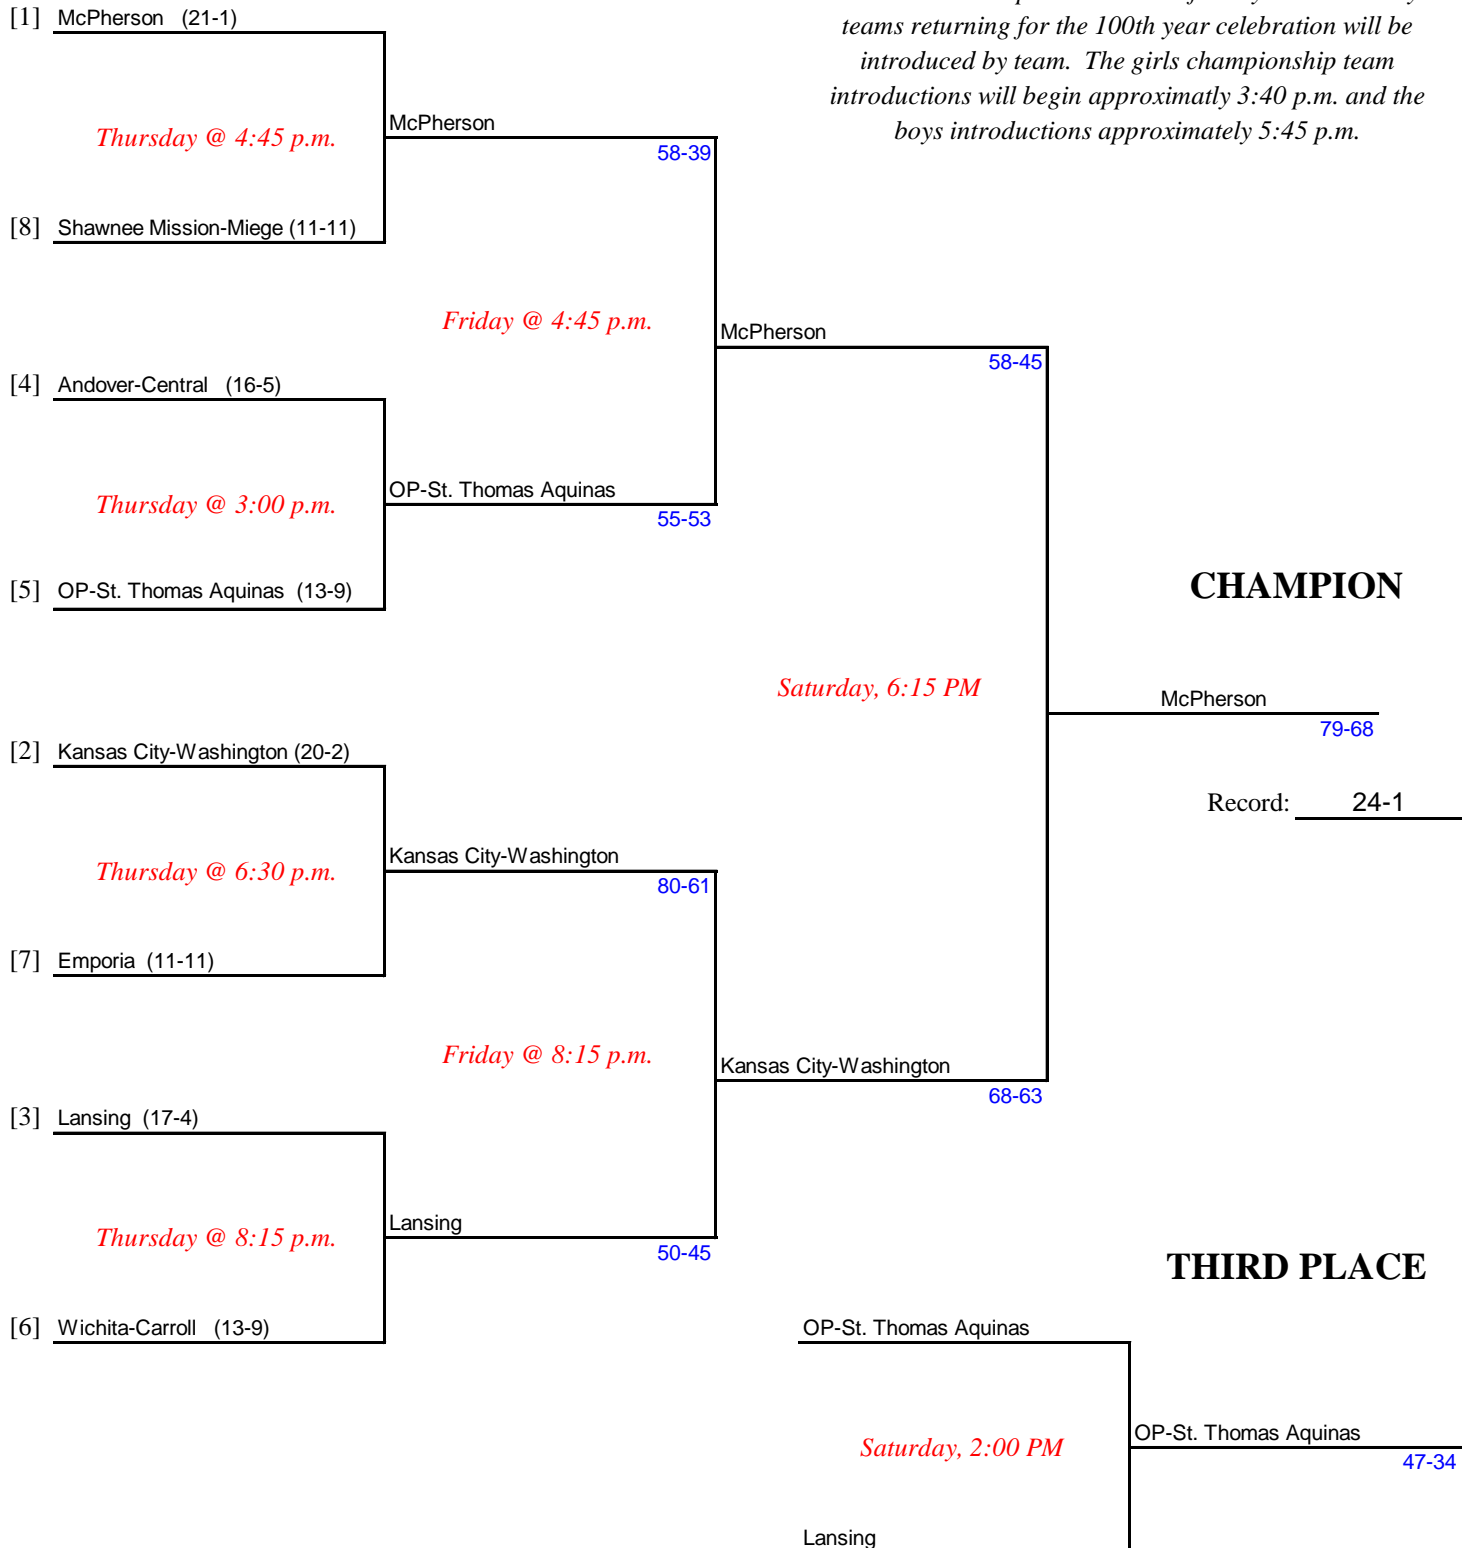

Kansas State High School Activities Association
OFFICIAL TOURNAMENT BRACKET
STATE BASKETBALL TOURNAMENT - MARCH 9-12, 2011

Topeka Expocentre

BOYS CLASS 5A

Manager: Shaun Rice

Gates open one hour before the first game. No artificial noisemakers are permitted in the facility. On Saturday teams returning for the 100th year celebration will be introduced by team. The girls championship team introductions will begin approximately 3:40 p.m. and the boys introductions approximately 5:45 p.m.

CHAMPION

McPherson
79-68

Record: 24-1

THIRD PLACE

OP-St. Thomas Aquinas
Lansing
Saturday, 2:00 PM
OP-St. Thomas Aquinas
47-34