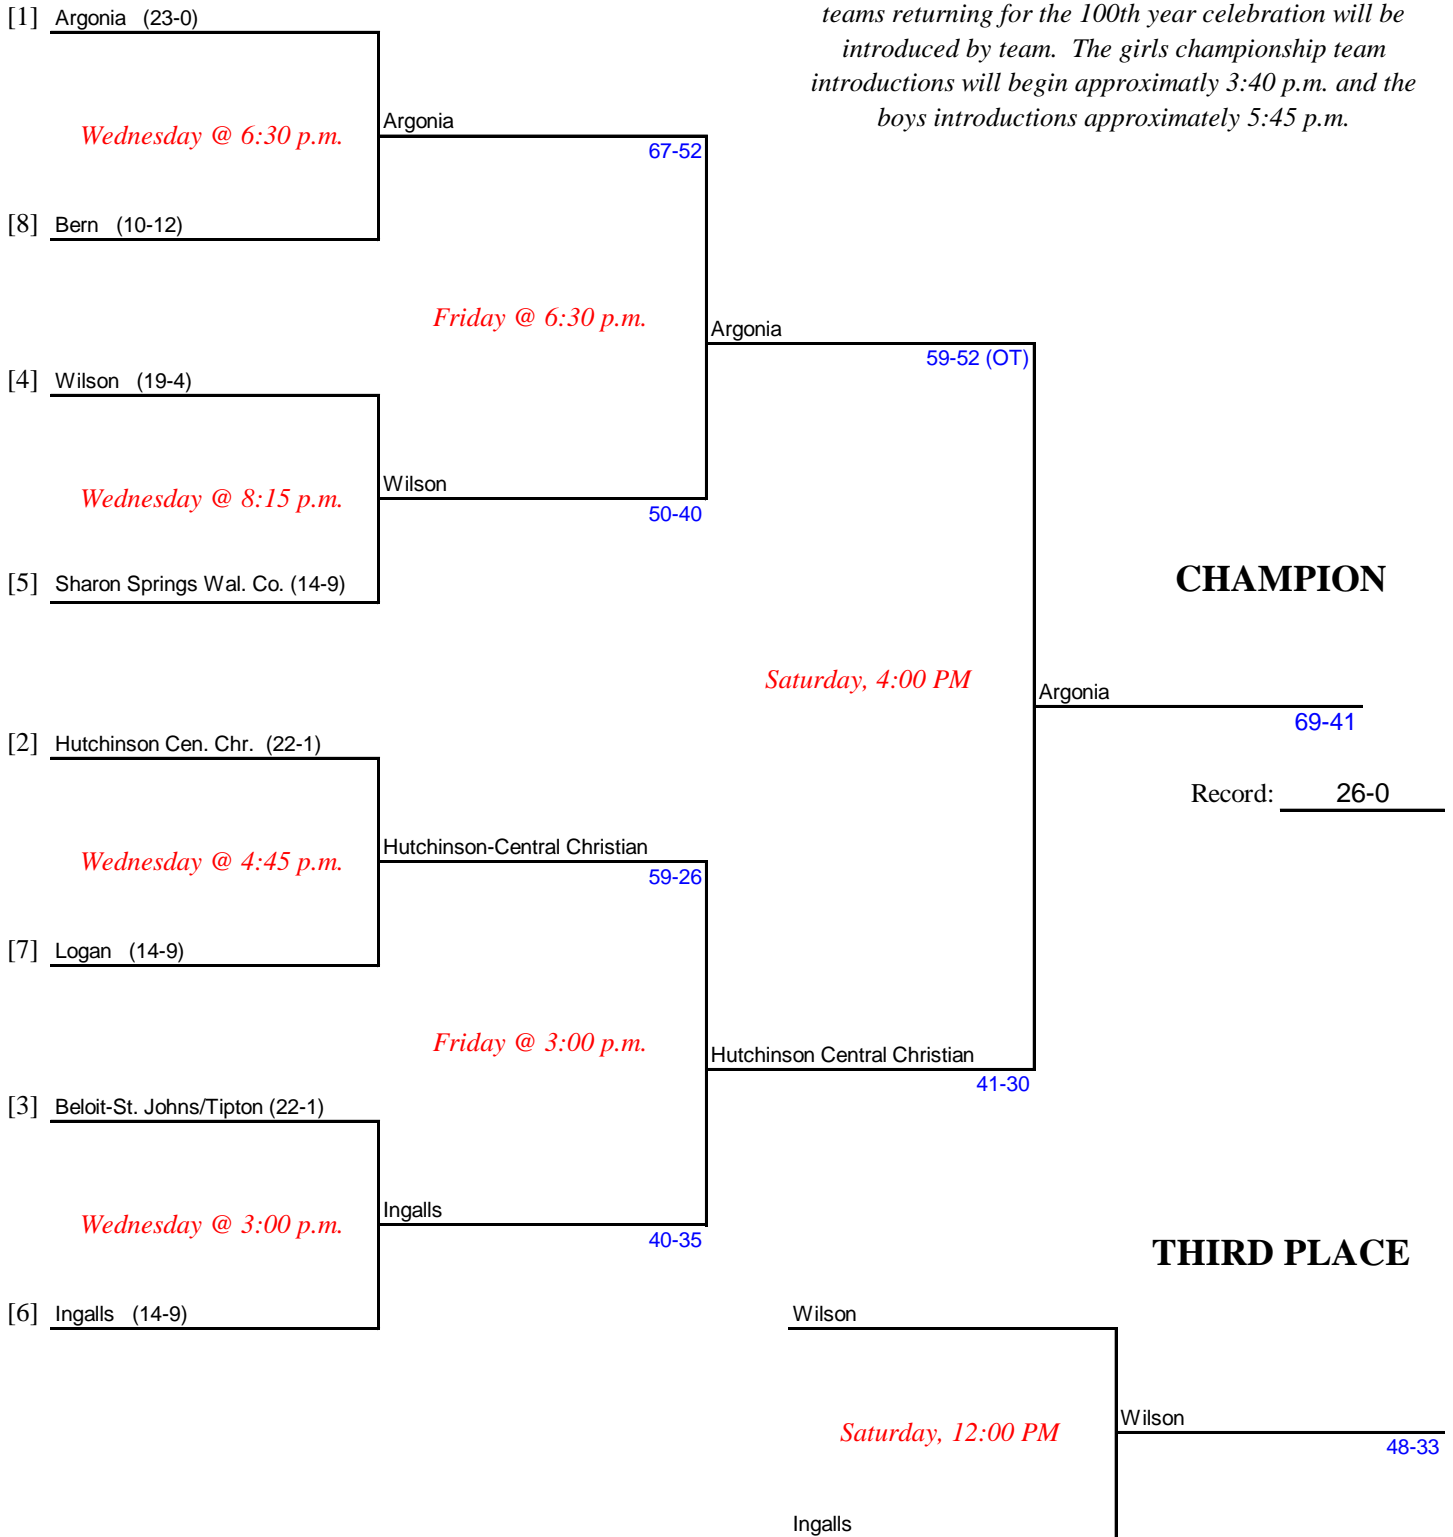

Kansas State High School Activities Association
OFFICIAL TOURNAMENT BRACKET
STATE BASKETBALL TOURNAMENT - MARCH 9-12, 2011

Fort Hays State University

Manager: Brad Haynes

Gates open one hour before the first game. No artificial noisemakers are permitted in the facility. On Saturday teams returning for the 100th year celebration will be introduced by team. The girls championship team introductions will begin approximately 3:40 p.m. and the boys introductions approximately 5:45 p.m.

GIRLS CLASS 1A-DII