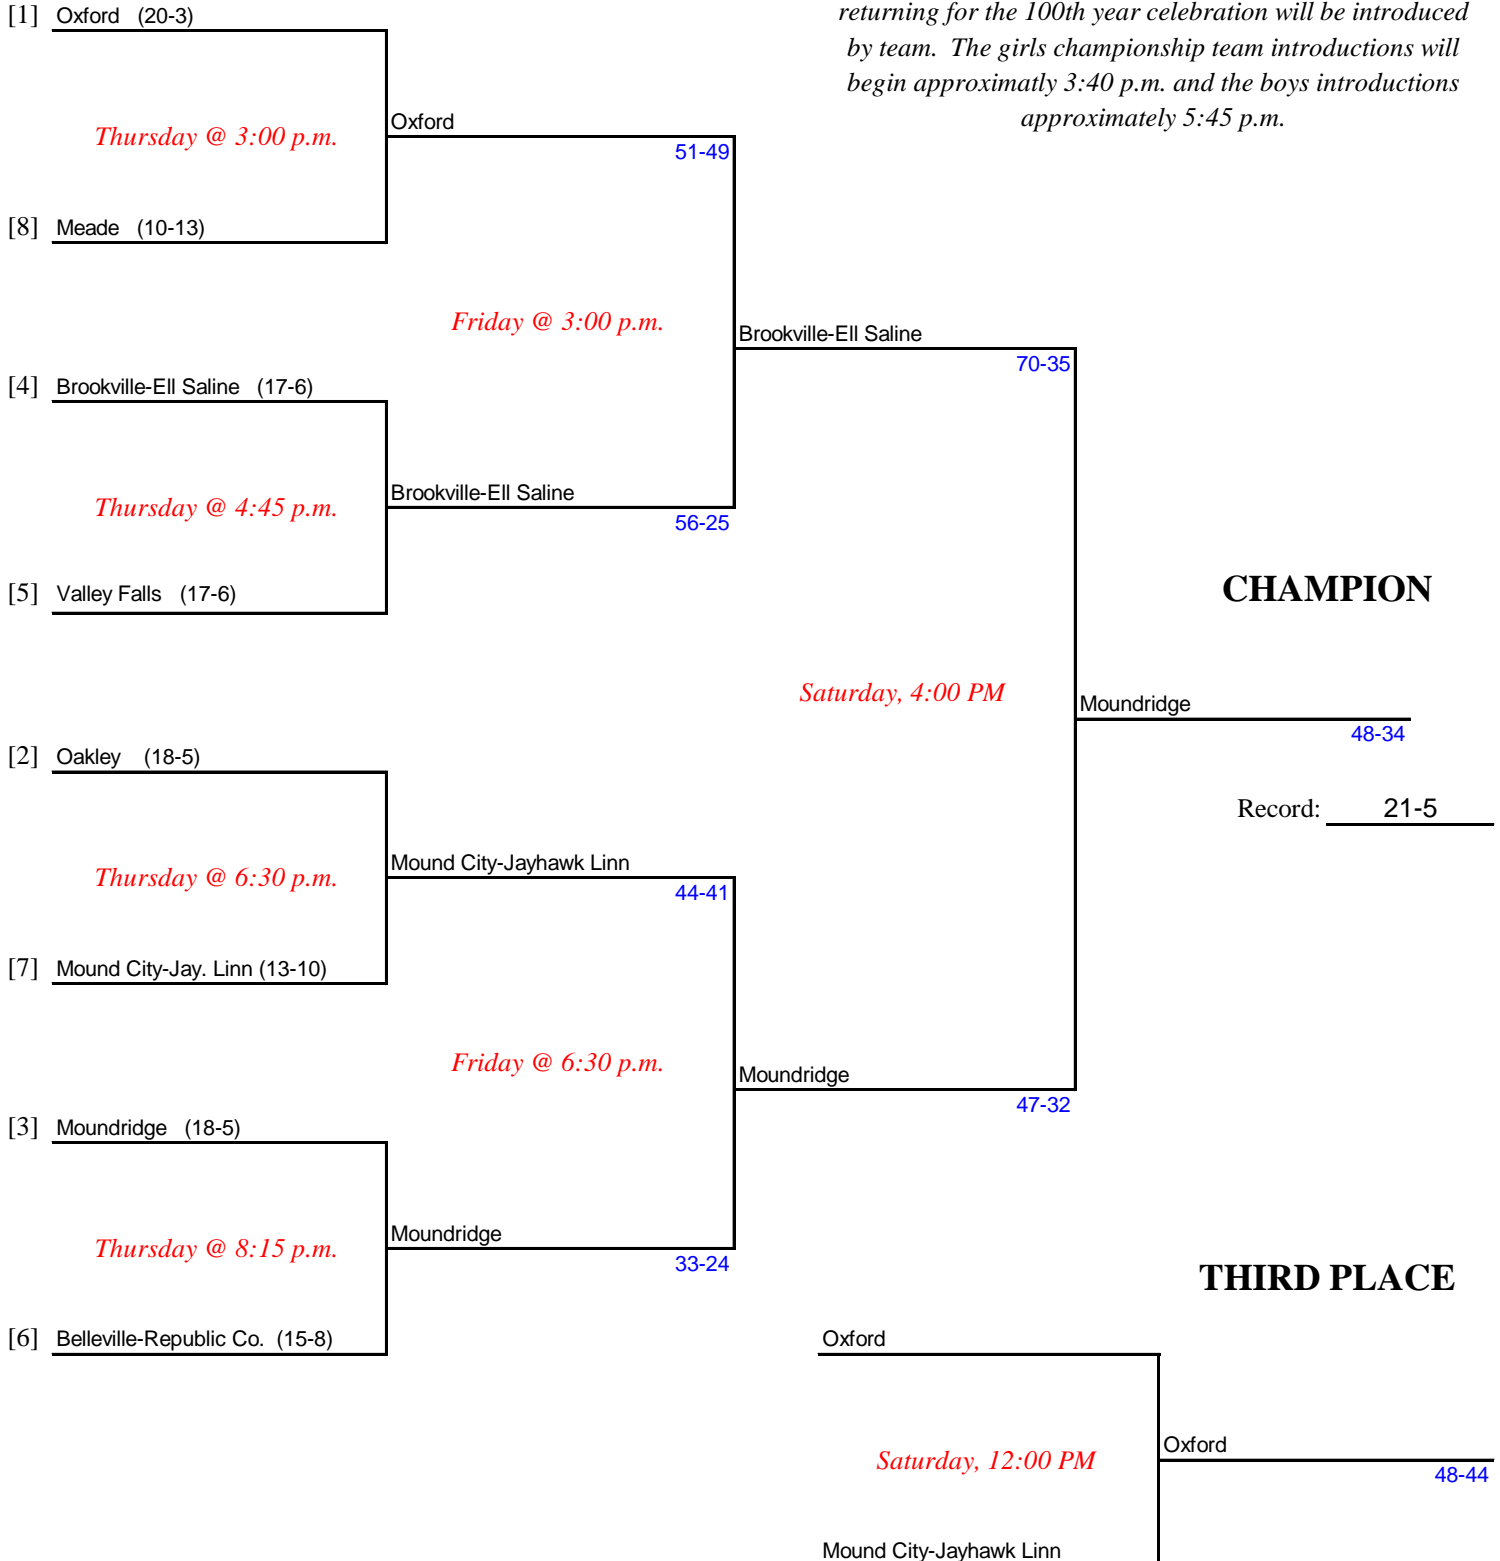

Kansas State High School Activities Association
OFFICIAL TOURNAMENT BRACKET
STATE BASKETBALL TOURNAMENT - MARCH 9-12, 2011

Manhattan, Bramlage Coliseum

GIRLS CLASS 2A

Manager: Karen Hibbard

Gates open one hour before the first game. No artificial noisemakers are permitted in the facility. On Saturday teams returning for the 100th year celebration will be introduced by team. The girls championship team introductions will begin approximately 3:40 p.m. and the boys introductions approximately 5:45 p.m.