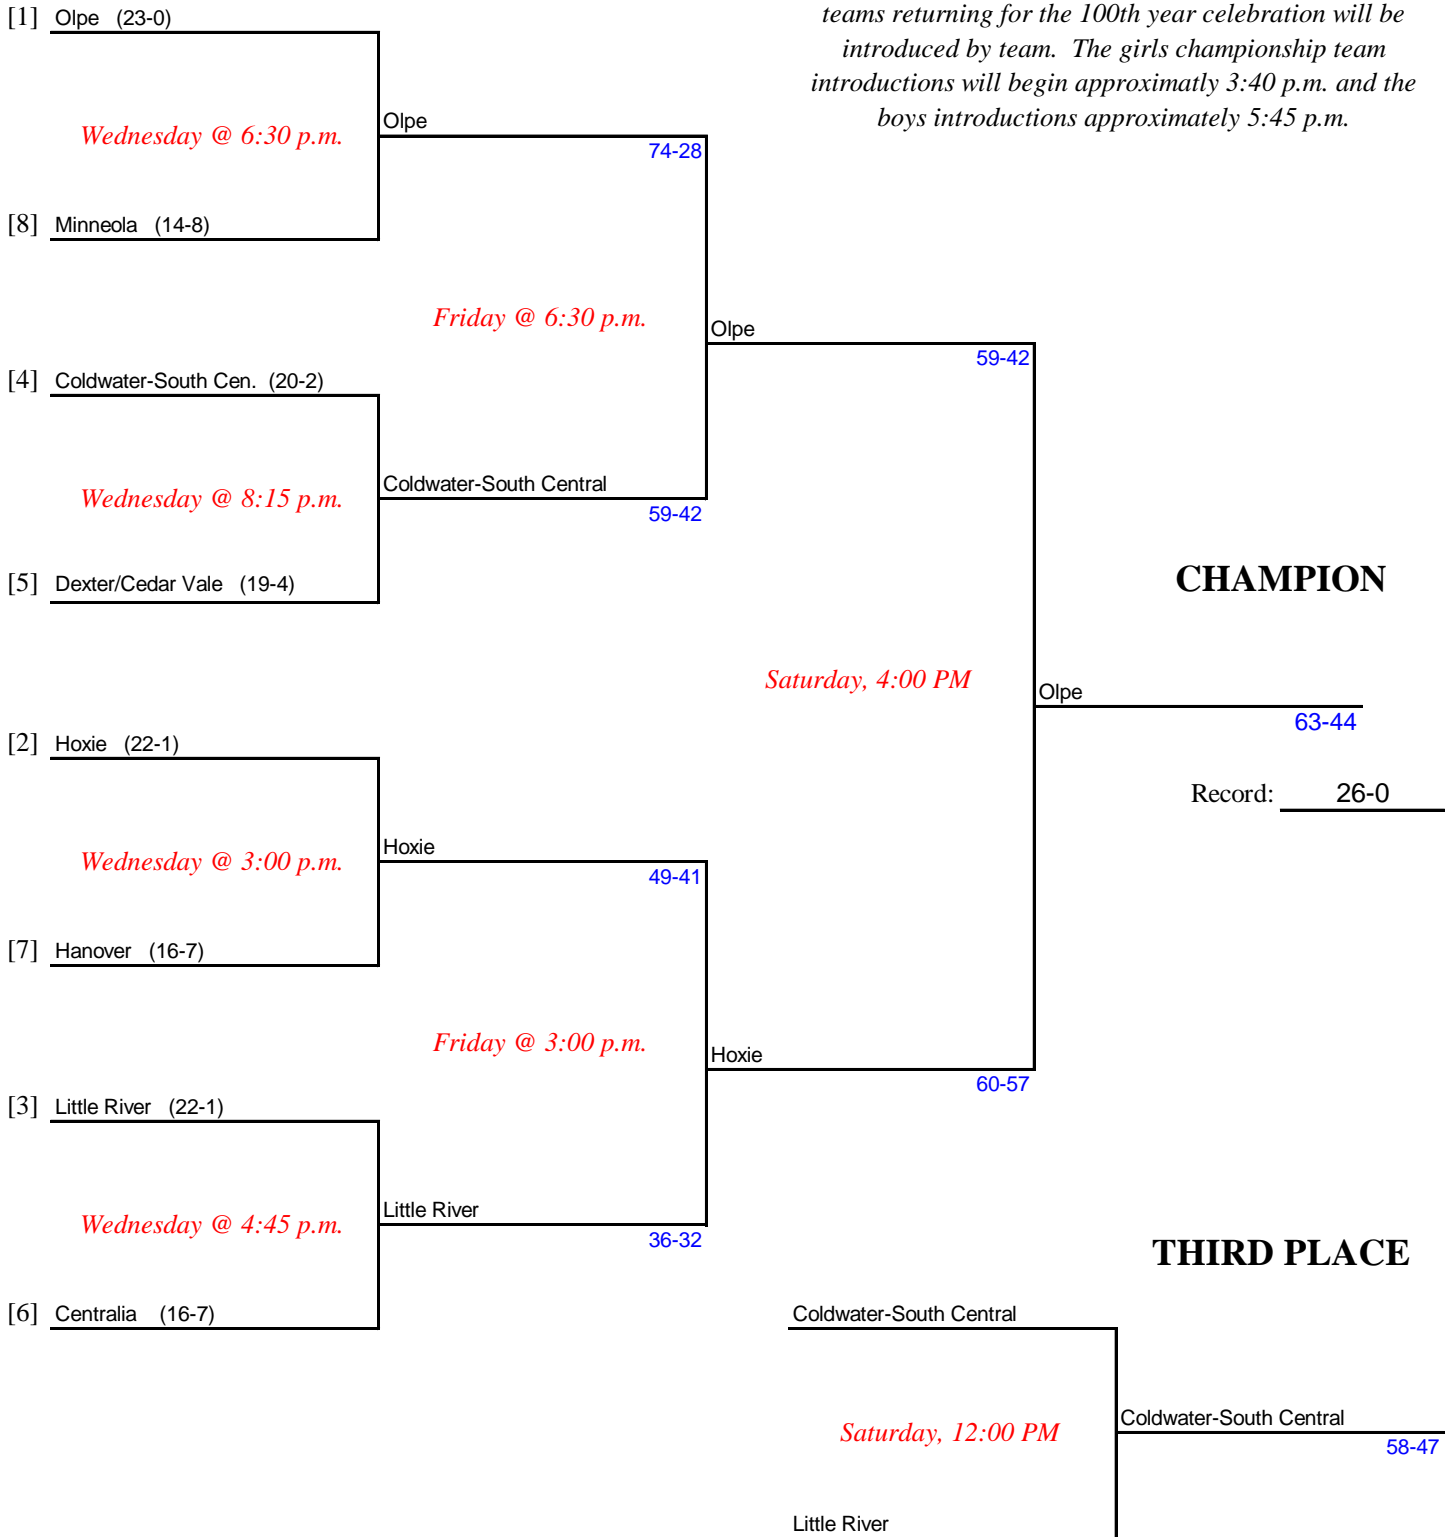

Kansas State High School Activities Association
OFFICIAL TOURNAMENT BRACKET
STATE BASKETBALL TOURNAMENT - MARCH 9-12, 2011

White Auditorium - Emporia

GIRLS CLASS 1A-DI

Manager: Tom McEvoy

Gates open one hour before the first game. No artificial noisemakers are permitted in the facility. On Saturday teams returning for the 100th year celebration will be introduced by team. The girls championship team introductions will begin approximately 3:40 p.m. and the boys introductions approximately 5:45 p.m.