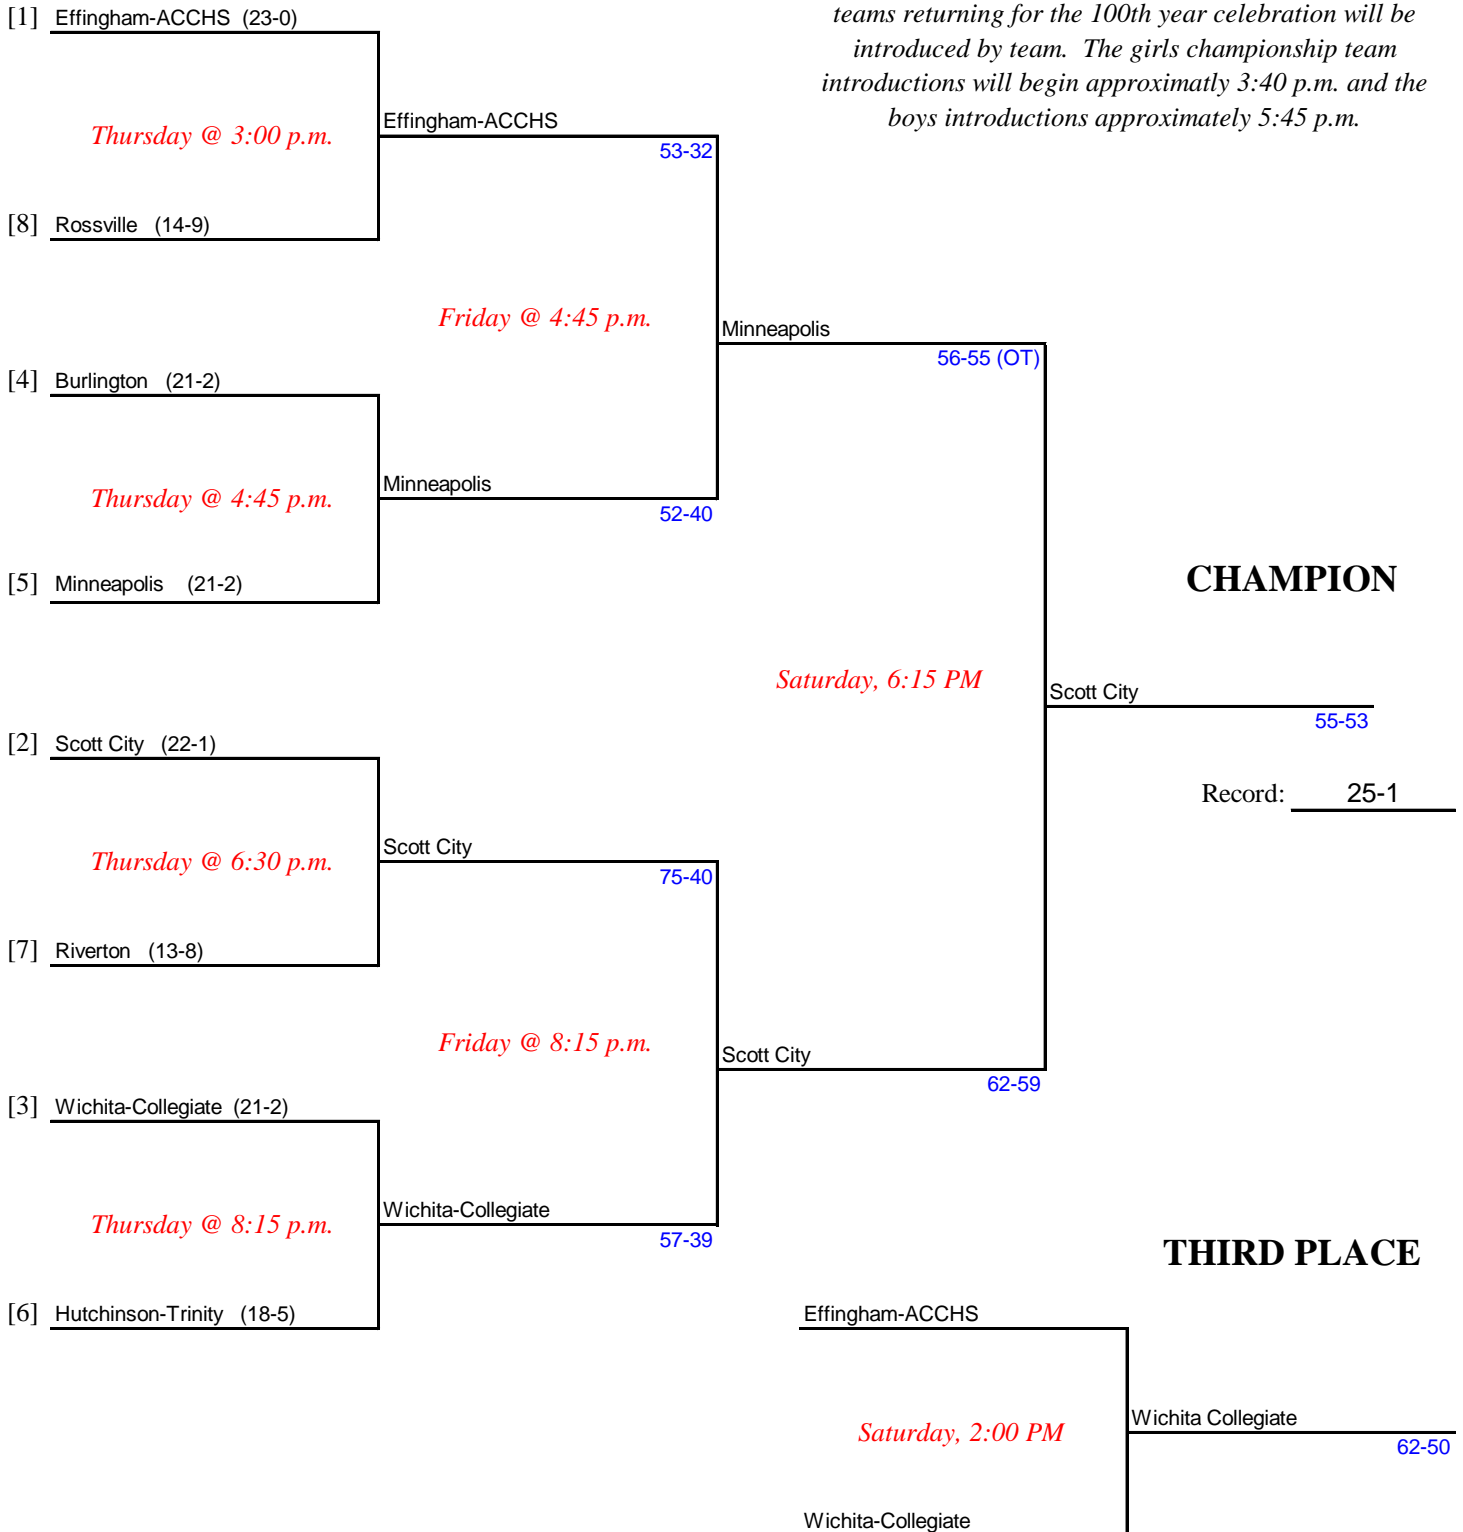

Kansas State High School Activities Association
OFFICIAL TOURNAMENT BRACKET
STATE BASKETBALL TOURNAMENT - MARCH 9-12, 2011

Hutchinson Sports Arena

Manager: Nathan Delzer

Gates open one hour before the first game. No artificial noisemakers are permitted in the facility. On Saturday teams returning for the 100th year celebration will be introduced by team. The girls championship team introductions will begin approximately 3:40 p.m. and the boys introductions approximately 5:45 p.m.

BOYS CLASS 3A

CHAMPION

THIRD PLACE