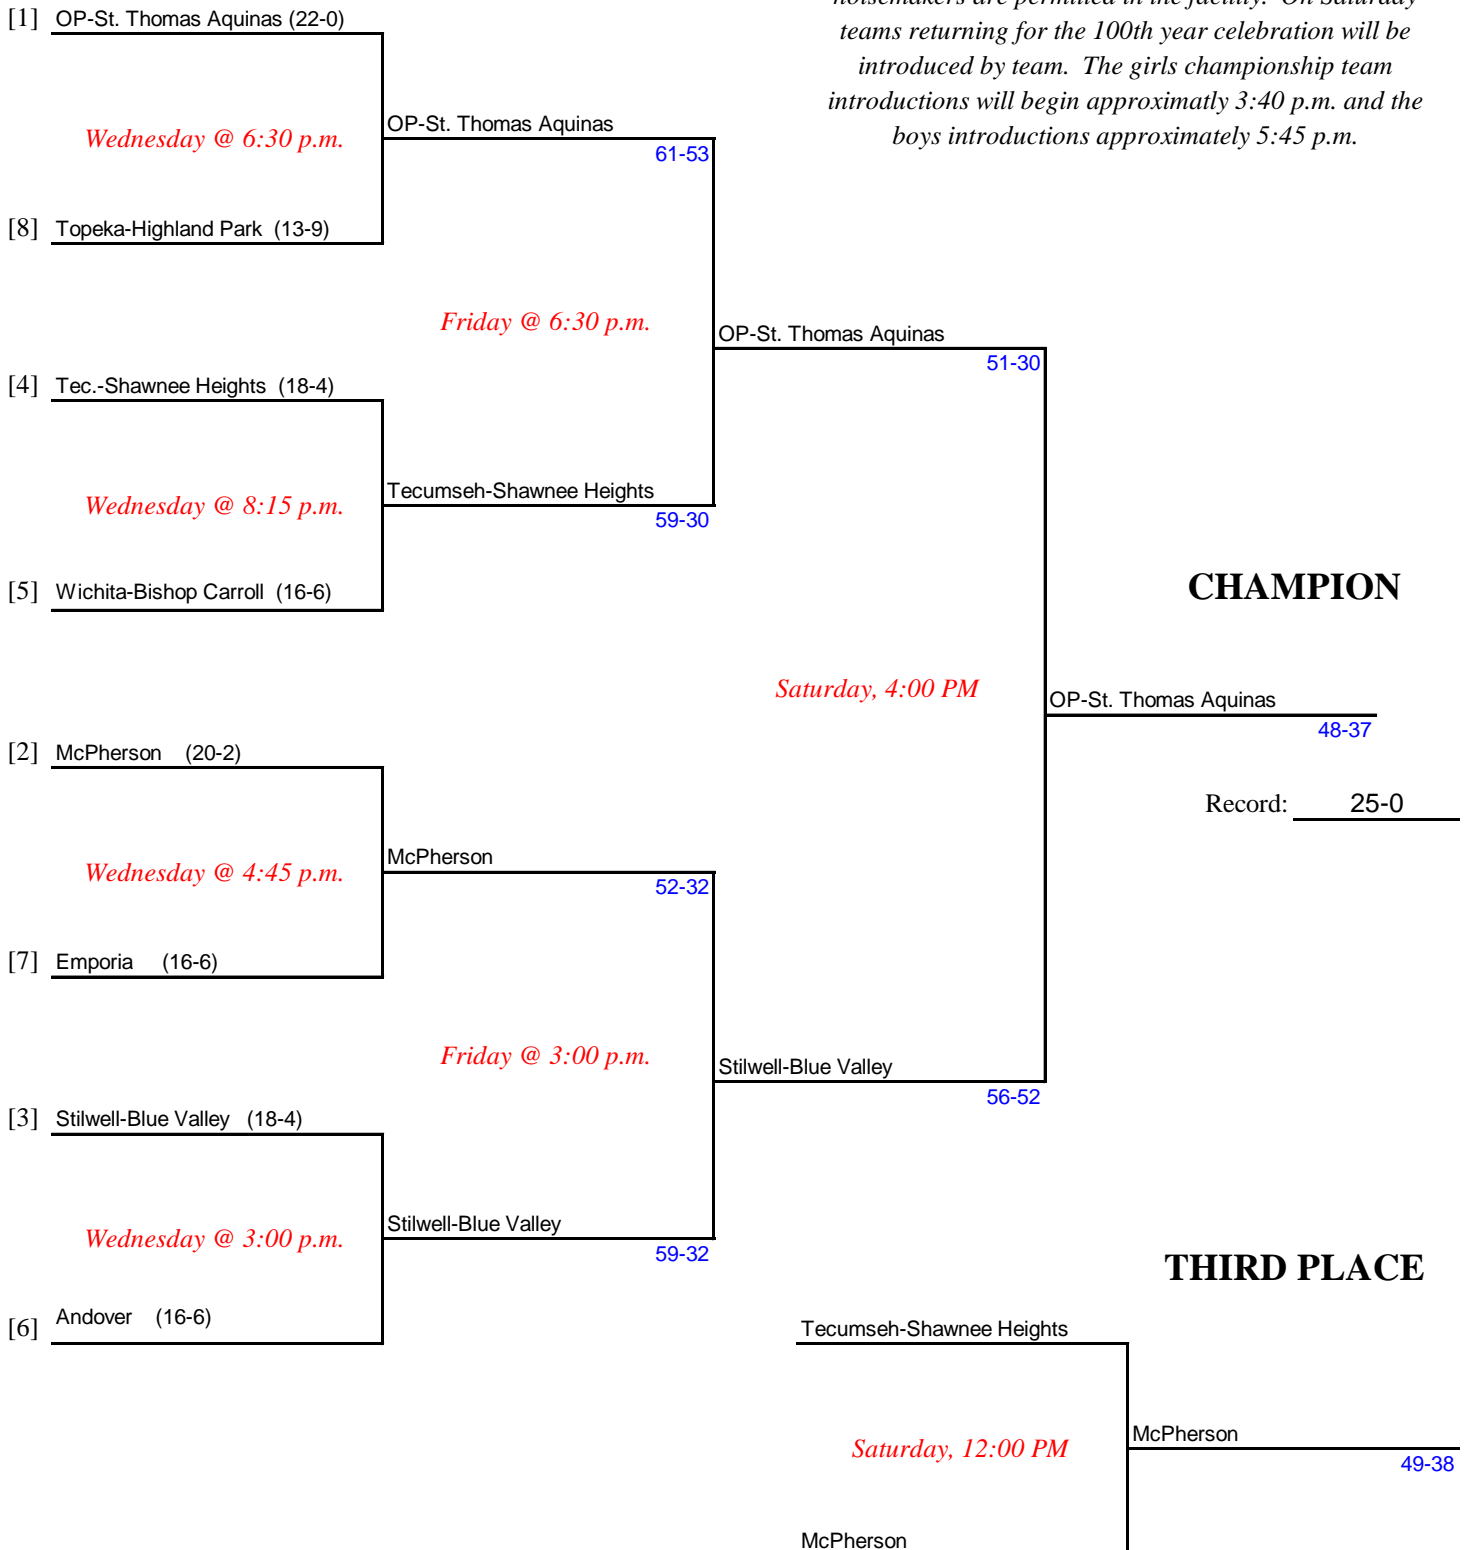

Kansas State High School Activities Association
OFFICIAL TOURNAMENT BRACKET
STATE BASKETBALL TOURNAMENT - MARCH 9-12, 2011

GIRLS CLASS 5A

Topeka-Expocentre

Manager: Shaun Rice

Gates open one hour before the first game. No artificial noisemakers are permitted in the facility. On Saturday teams returning for the 100th year celebration will be introduced by team. The girls championship team introductions will begin approximately 3:40 p.m. and the boys introductions approximately 5:45 p.m.