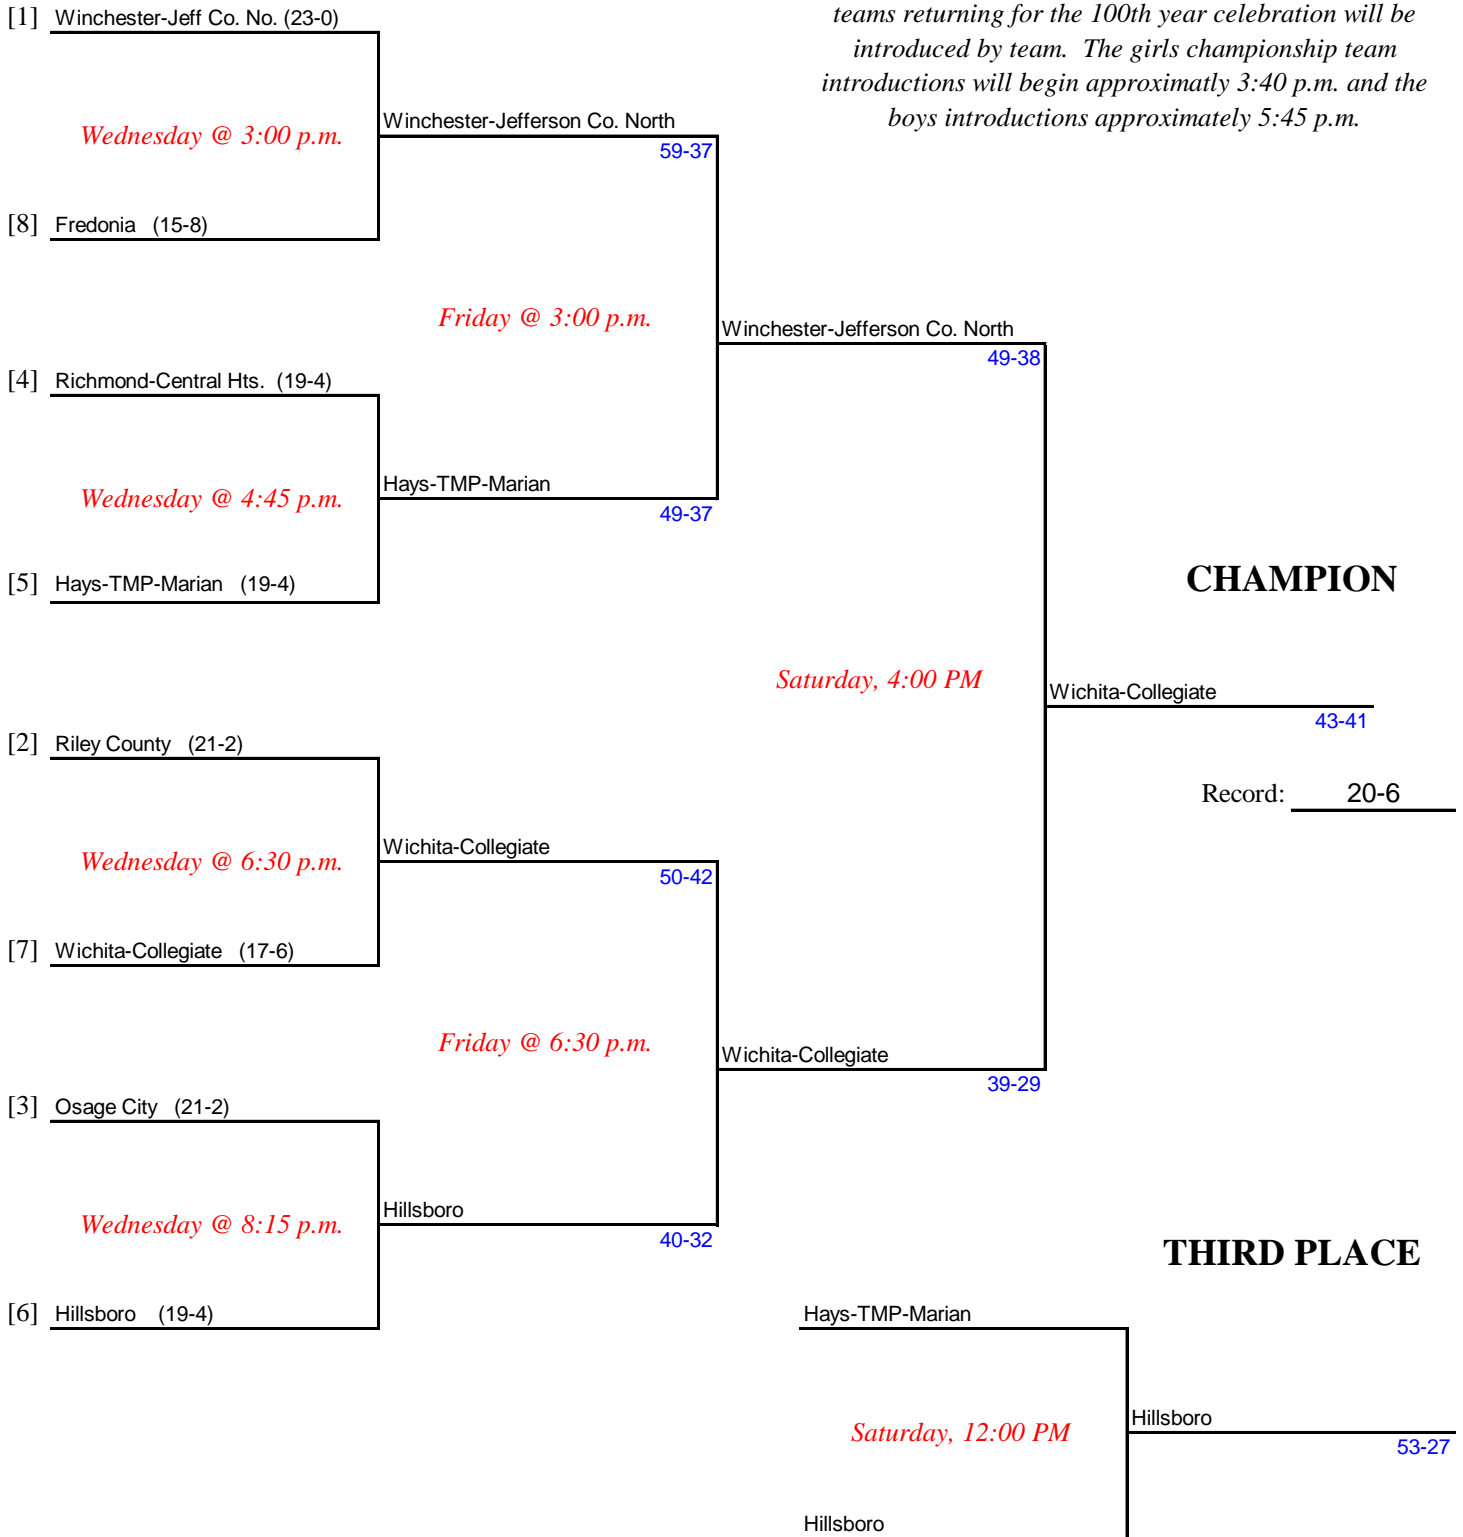

Kansas State High School Activities Association
OFFICIAL TOURNAMENT BRACKET
STATE BASKETBALL TOURNAMENT - MARCH 9-12, 2011

Hutchinson Sports Arena

Manager: Nathan Delzer

Gates open one hour before the first game. No artificial noisemakers are permitted in the facility. On Saturday teams returning for the 100th year celebration will be introduced by team. The girls championship team introductions will begin approximately 3:40 p.m. and the boys introductions approximately 5:45 p.m.

GIRLS CLASS 3A