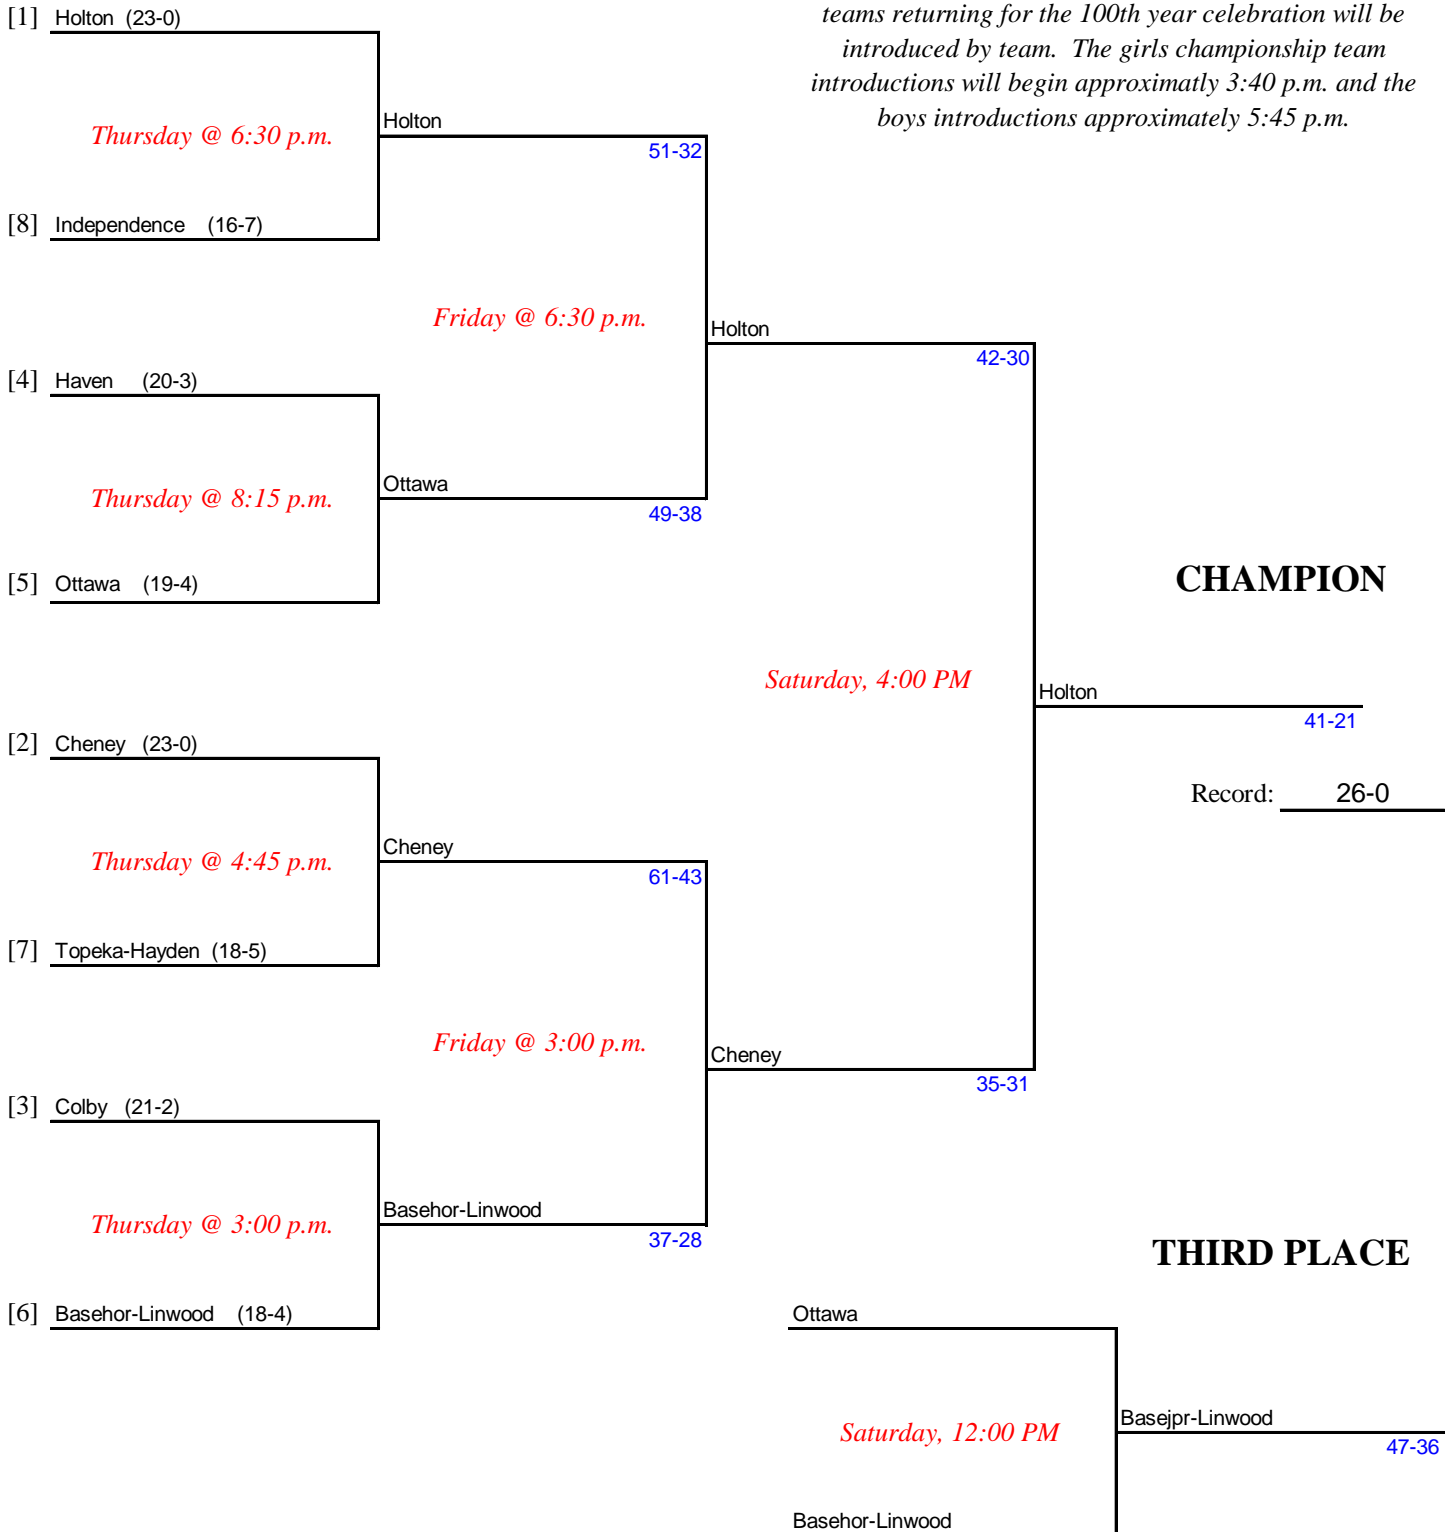

Kansas State High School Activities Association
OFFICIAL TOURNAMENT BRACKET
STATE BASKETBALL TOURNAMENT - MARCH 9-12, 2011

Bicentennial Center, Salina

GIRLS CLASS 4A

Manager: Marshall Perry

Gates open one hour before the first game. No artificial noisemakers are permitted in the facility. On Saturday teams returning for the 100th year celebration will be introduced by team. The girls championship team introductions will begin approximately 3:40 p.m. and the boys introductions approximately 5:45 p.m.