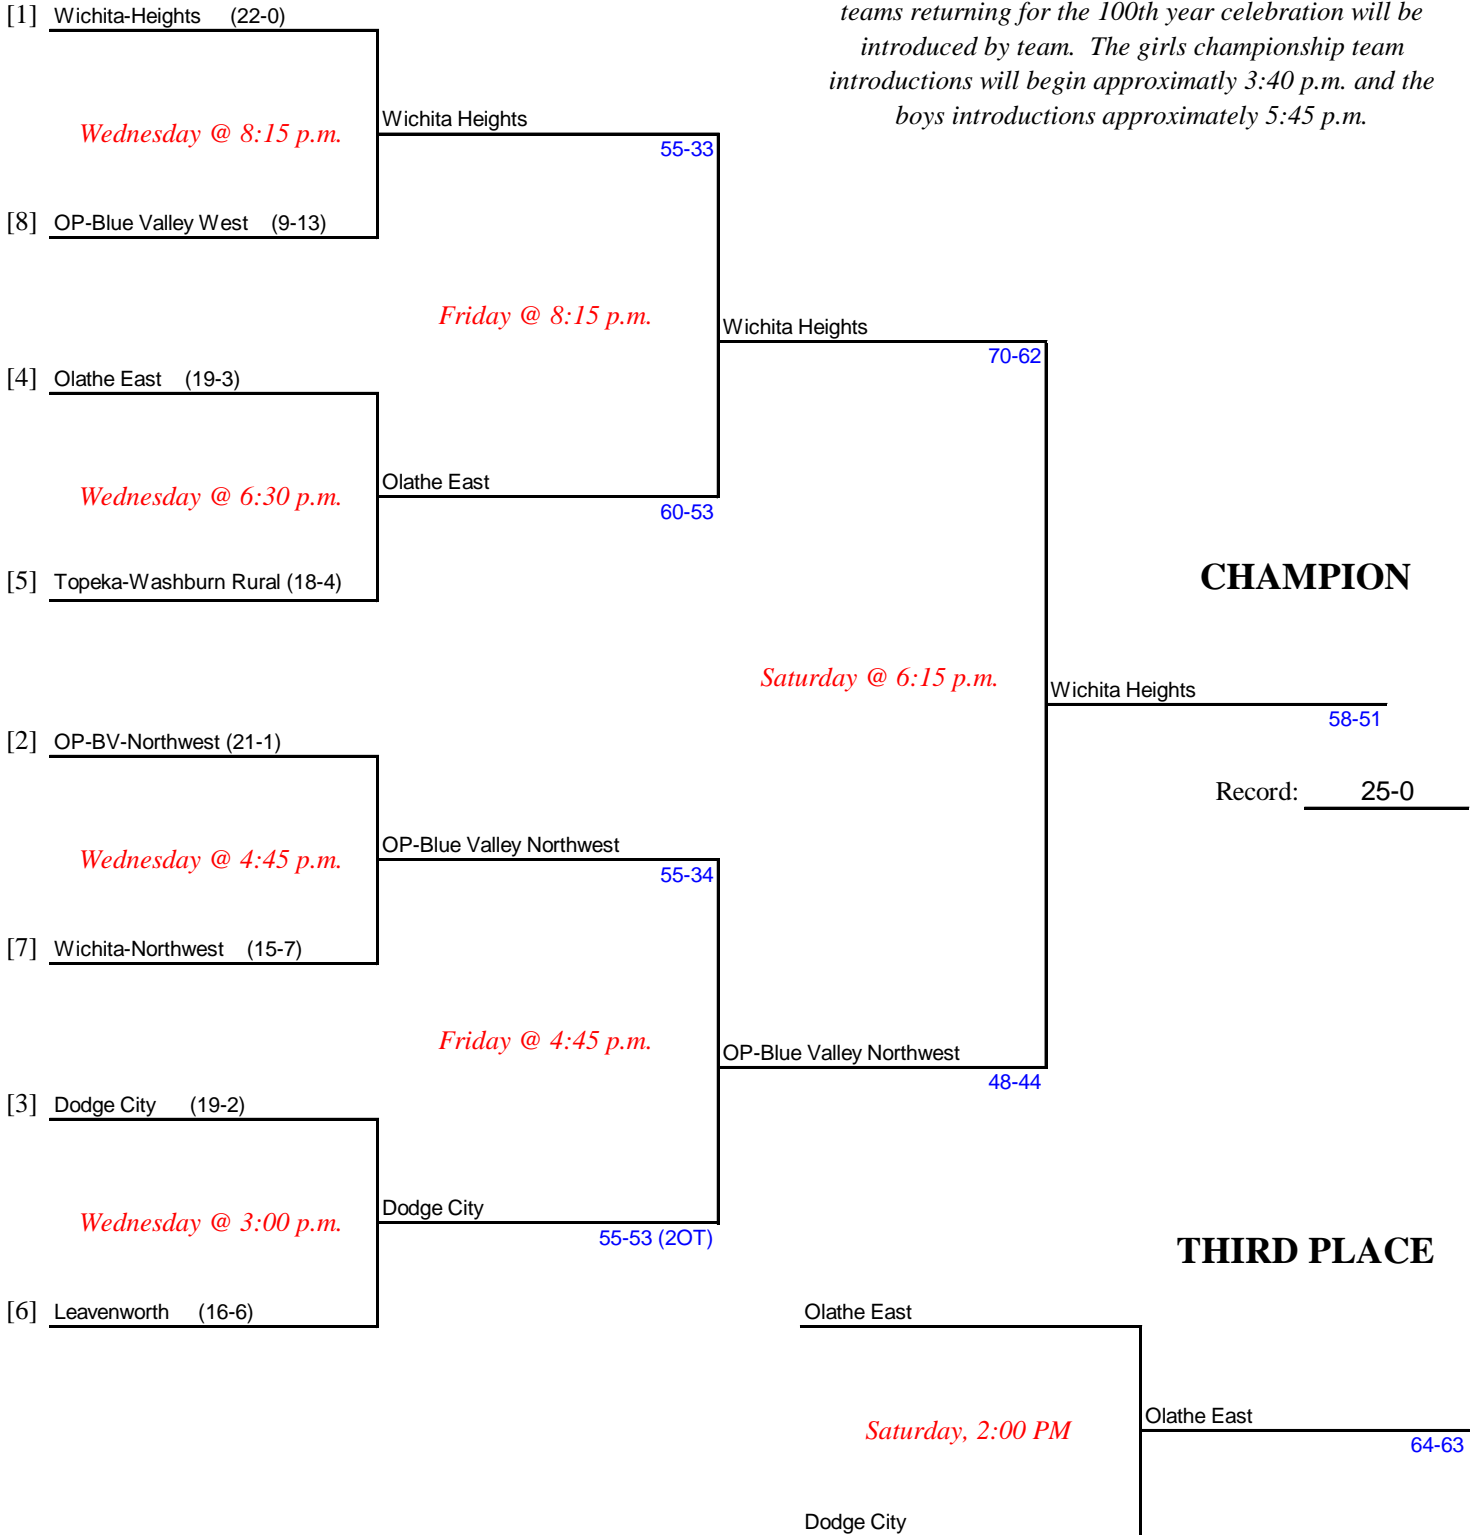

Kansas State High School Activities Association
OFFICIAL TOURNAMENT BRACKET
STATE BASKETBALL TOURNAMENT - MARCH 9-12, 2011

Wichita-WSU-Charles Koch Arena

BOYS CLASS 6A

Manager: Roy Jacobson

Gates open one hour before the first game. No artificial noisemakers are permitted in the facility. On Saturday teams returning for the 100th year celebration will be introduced by team. The girls championship team introductions will begin approximately 3:40 p.m. and the boys introductions approximately 5:45 p.m.