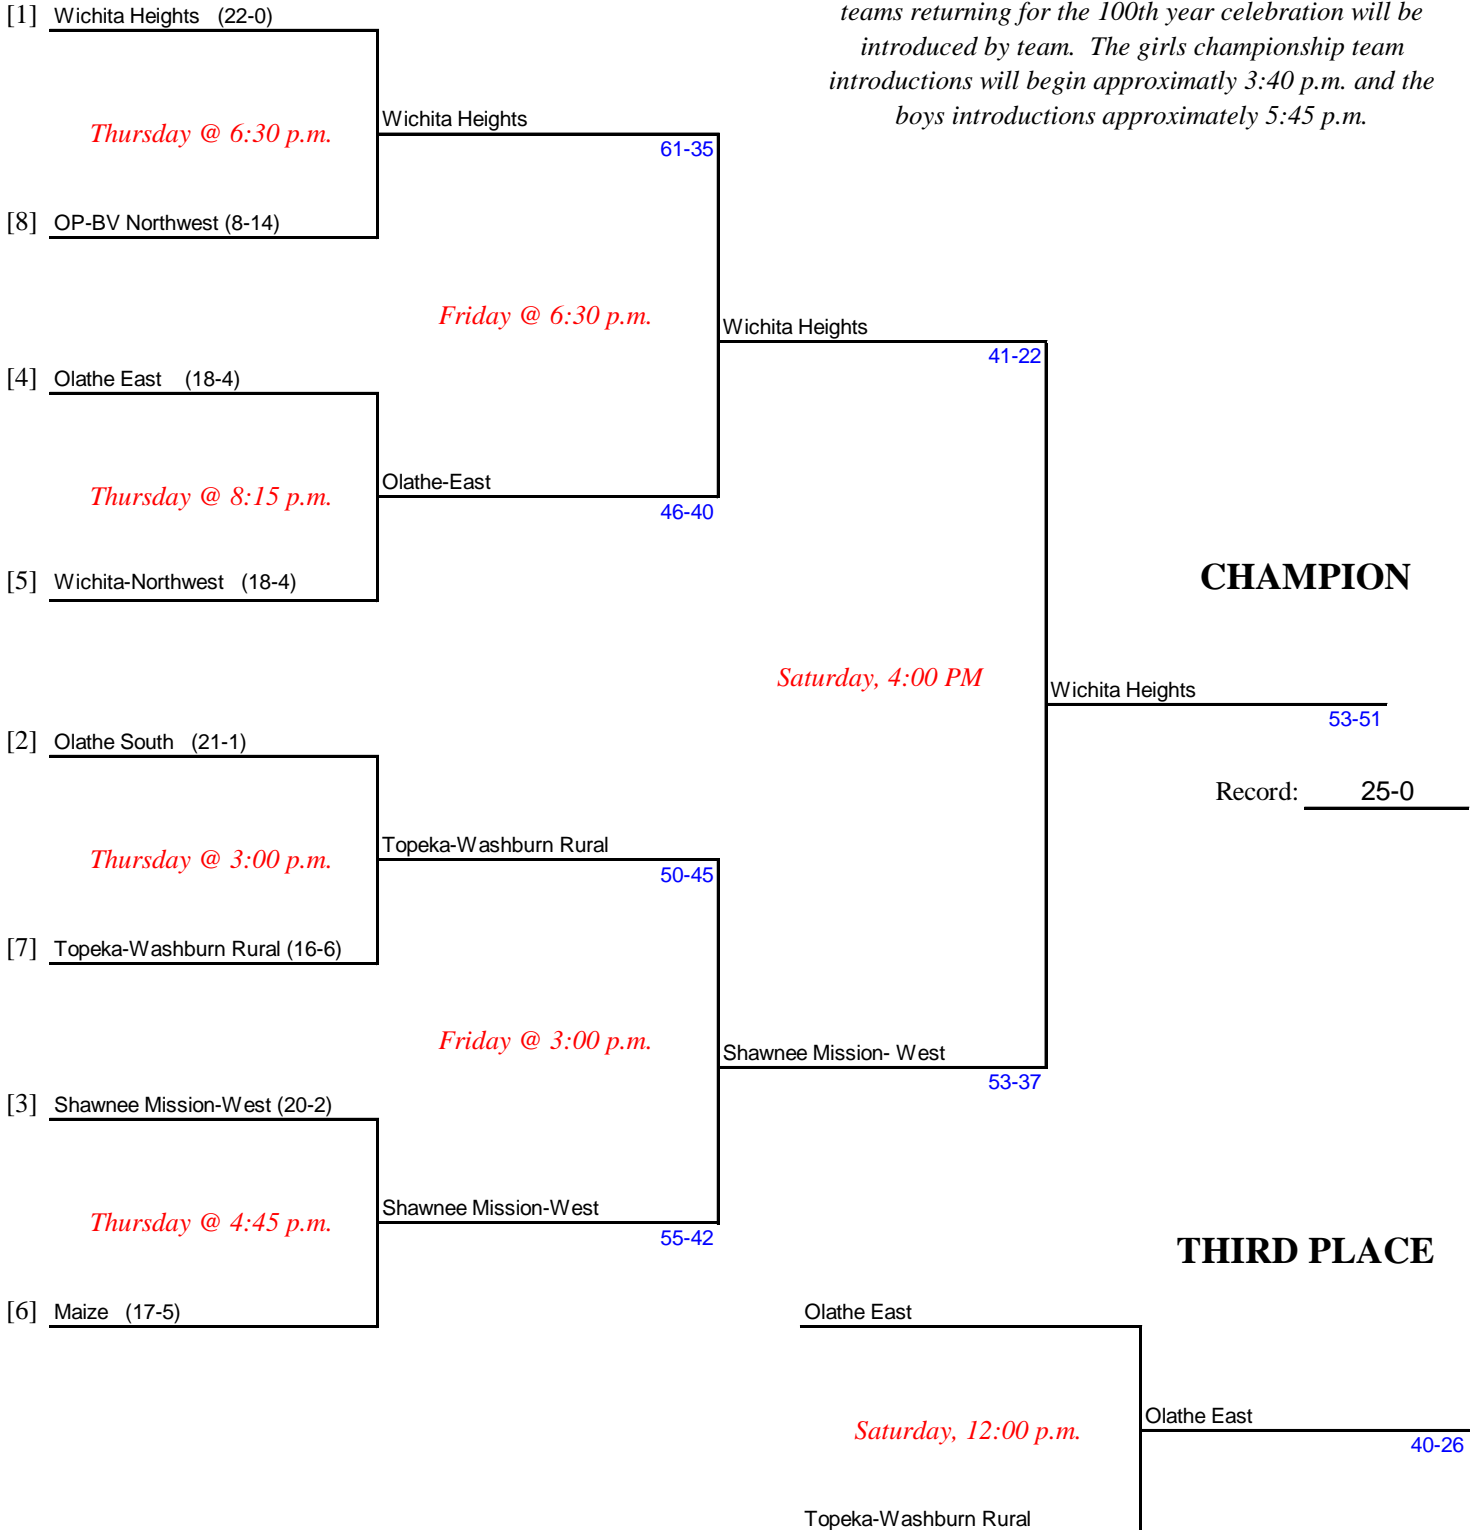

Kansas State High School Activities Association
OFFICIAL TOURNAMENT BRACKET
STATE BASKETBALL TOURNAMENT - MARCH 9-12, 2011

Wichita-WSU-Charles Koch Arena

GIRLS CLASS 6A

Manager: Roy Jacobson

Gates open one hour before the first game. No artificial noisemakers are permitted in the facility. On Saturday teams returning for the 100th year celebration will be introduced by team. The girls championship team introductions will begin approximately 3:40 p.m. and the boys introductions approximately 5:45 p.m.