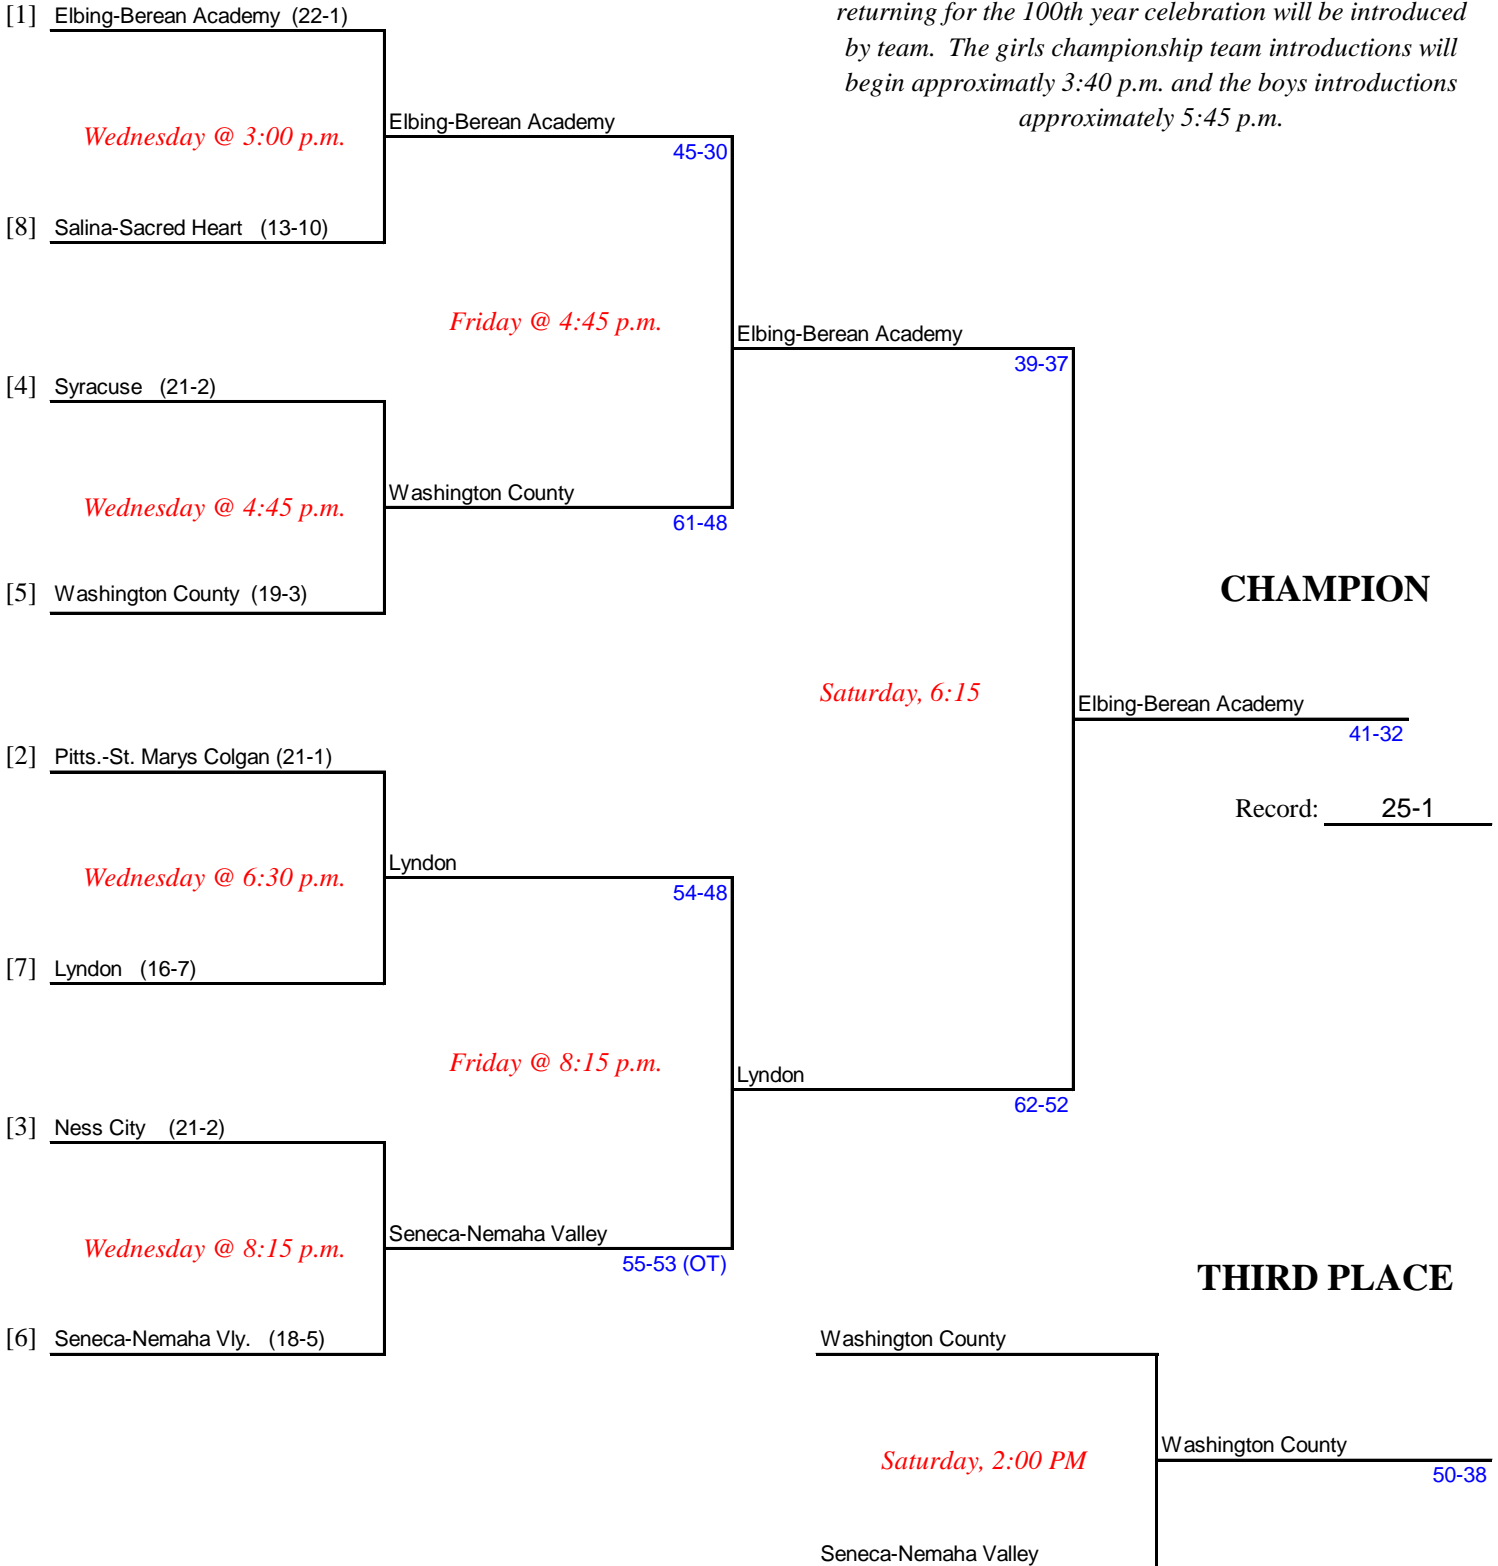

Gates open one hour before the first game. No artificial noisemakers are permitted in the facility. On Saturday teams returning for the 100th year celebration will be introduced by team. The girls championship team introductions will begin approximately 3:40 p.m. and the boys introductions approximately 5:45 p.m.