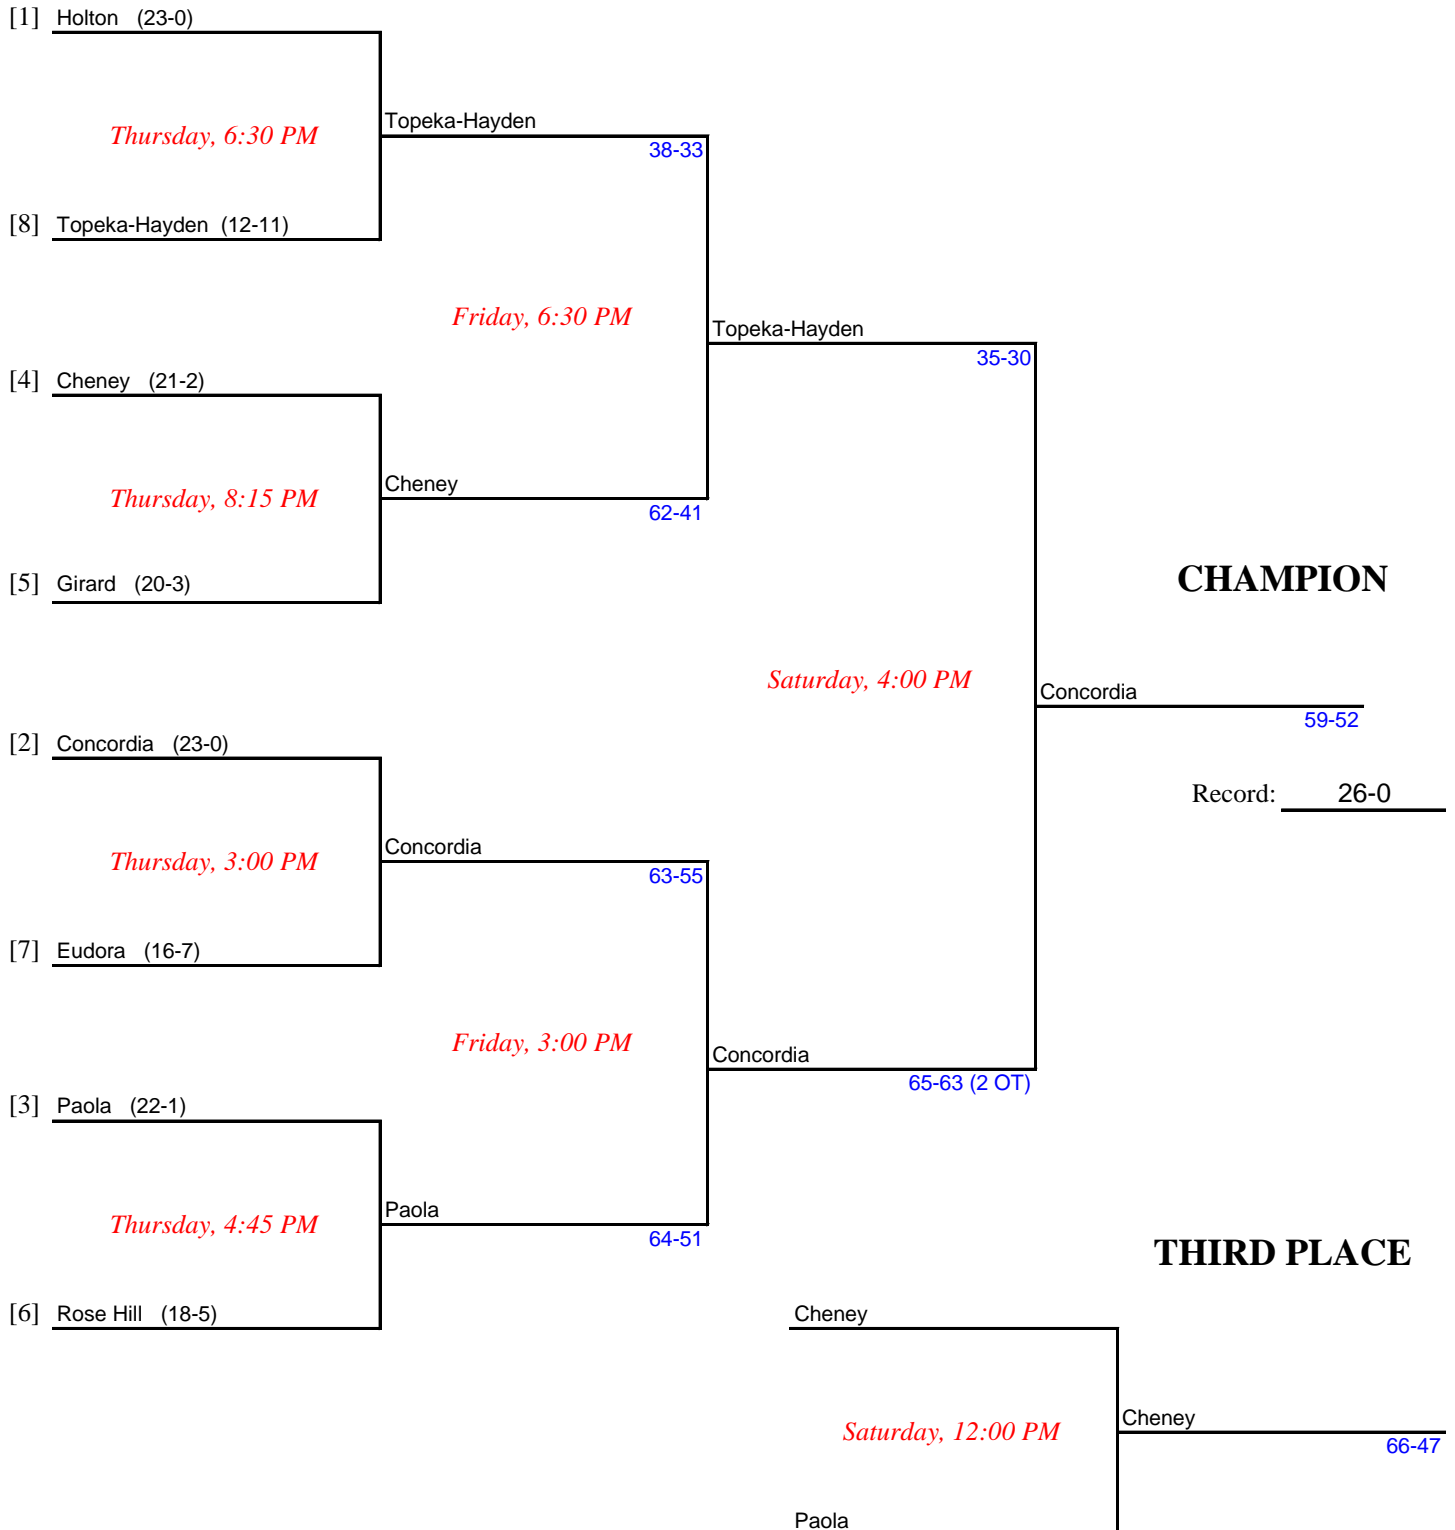

Kansas State High School Activities Association
OFFICIAL TOURNAMENT BRACKET
STATE BASKETBALL TOURNAMENT - MARCH 11-14, 2009

Bicentennial Center, Salina

Manager: Marshall Perry

GIRLS CLASS 4A