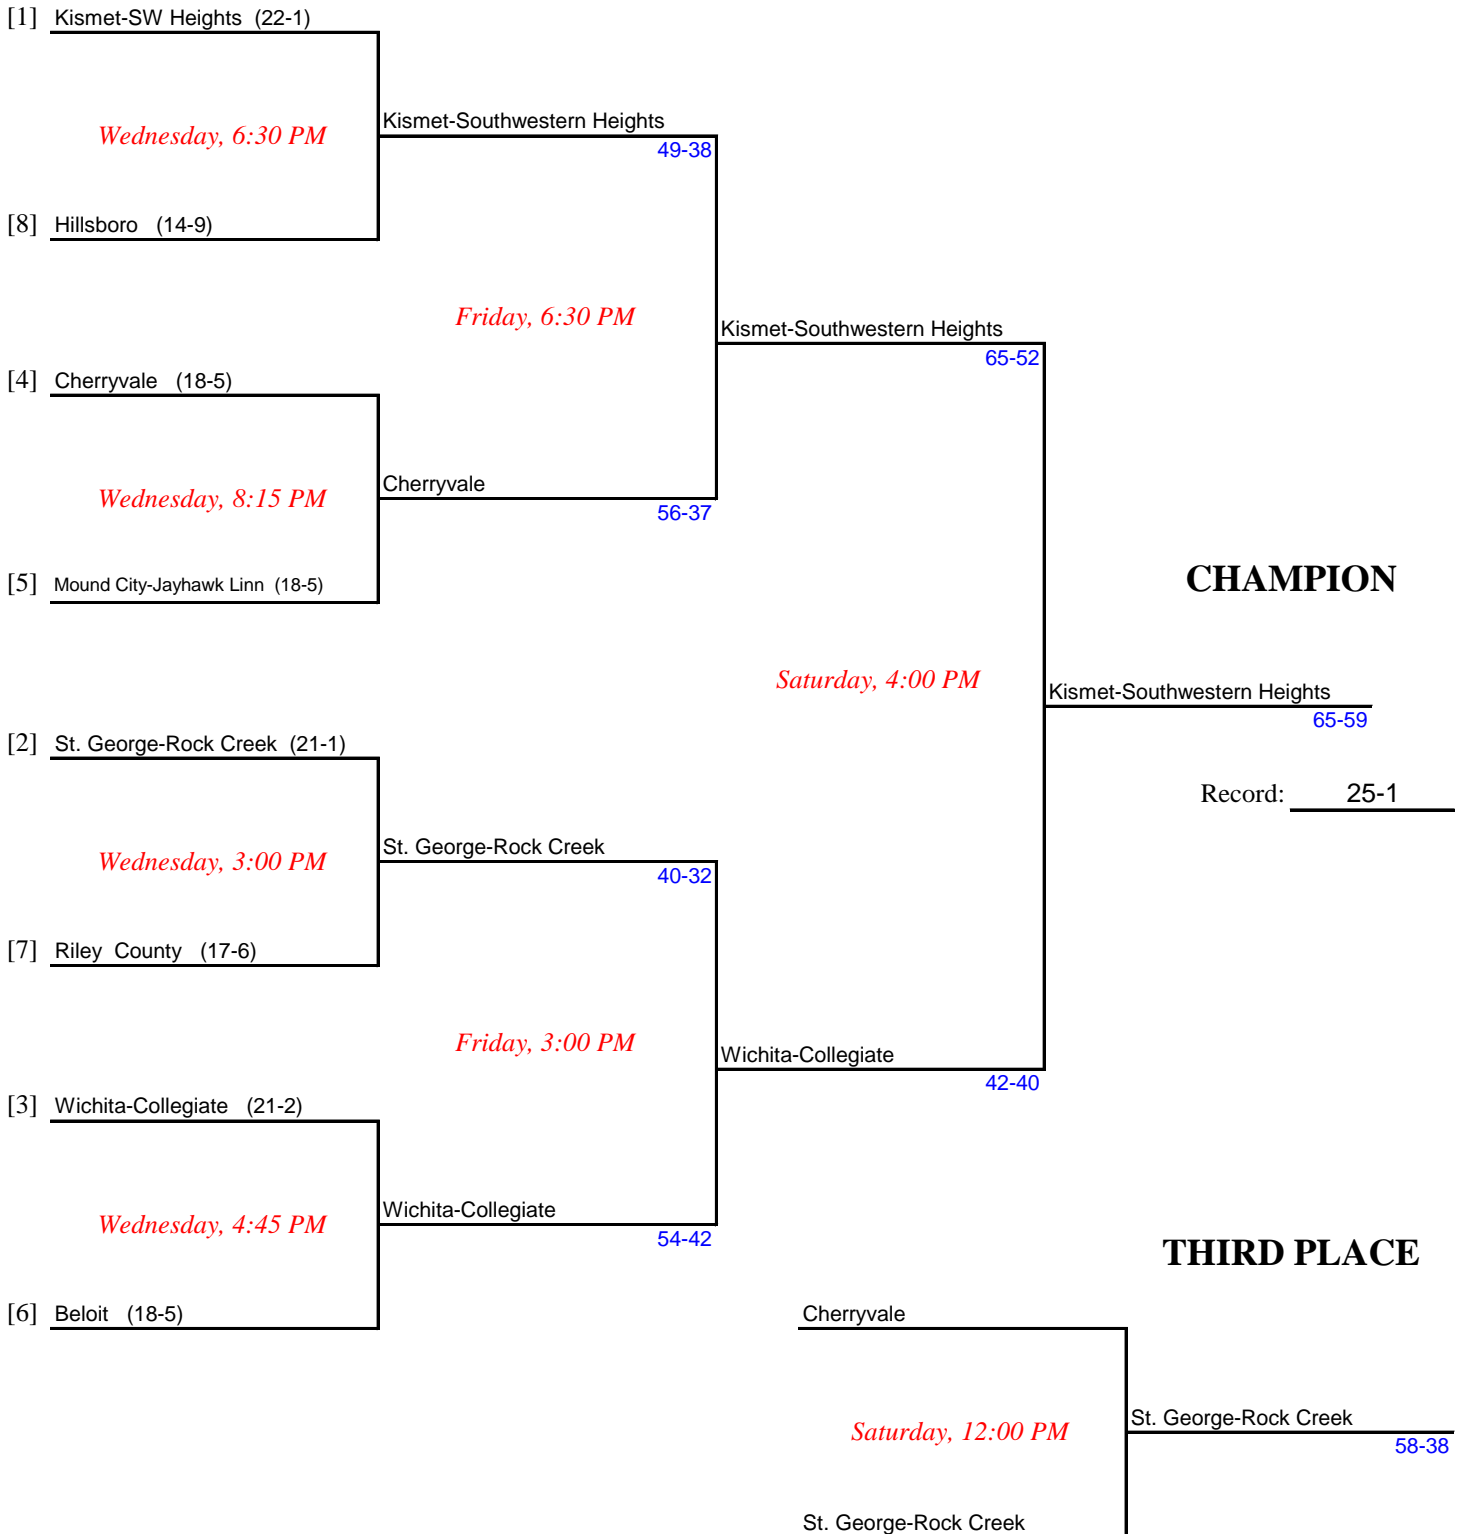

Kansas State High School Activities Association
OFFICIAL TOURNAMENT BRACKET
STATE BASKETBALL TOURNAMENT - MARCH 11-14, 2009

Hutchinson Sports Arena
Manager: Nathan Delzer

GIRLS CLASS 3A