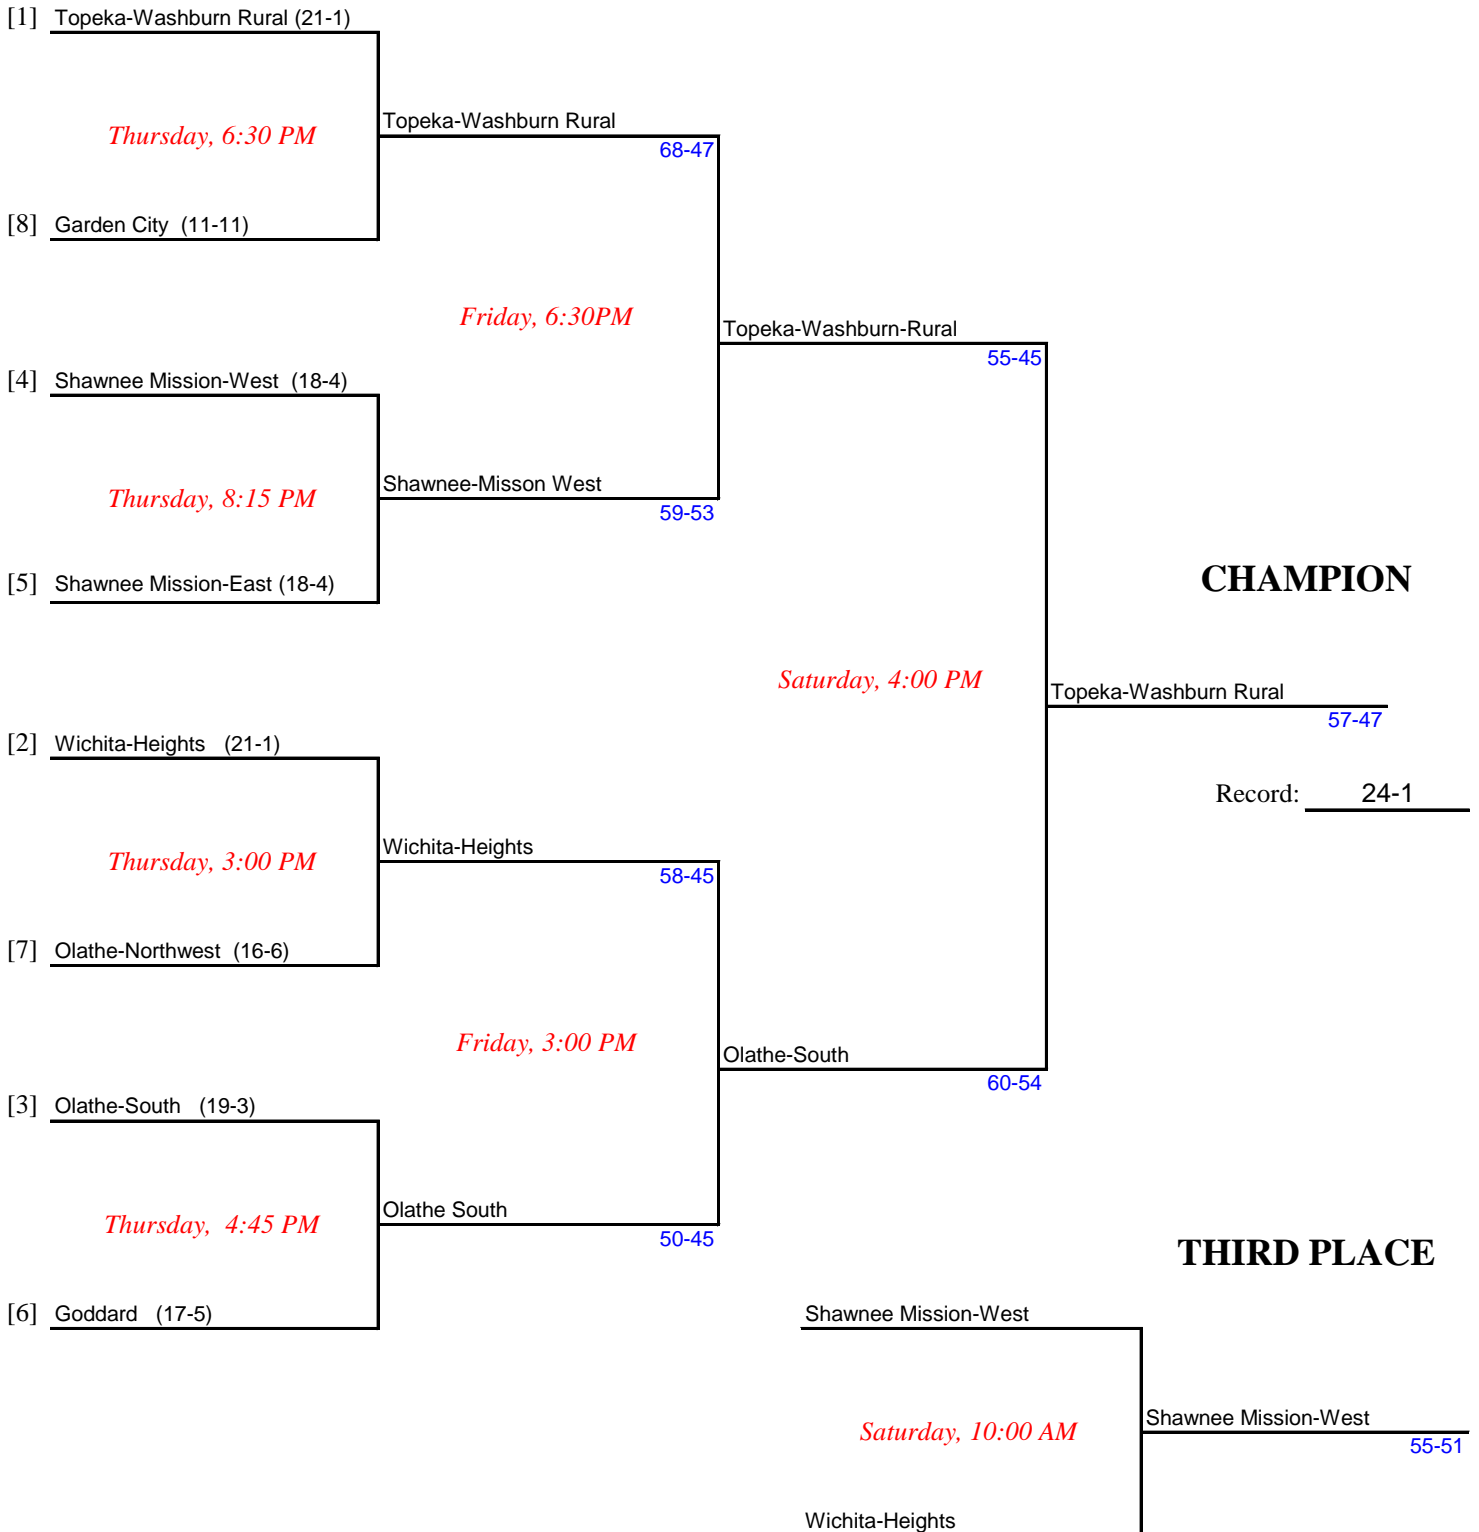

Kansas State High School Activities Association
OFFICIAL TOURNAMENT BRACKET
STATE BASKETBALL TOURNAMENT - MARCH 11-14, 2009

White Auditorium, Emporia

Manager: Tom McEvoy

GIRLS CLASS 6A