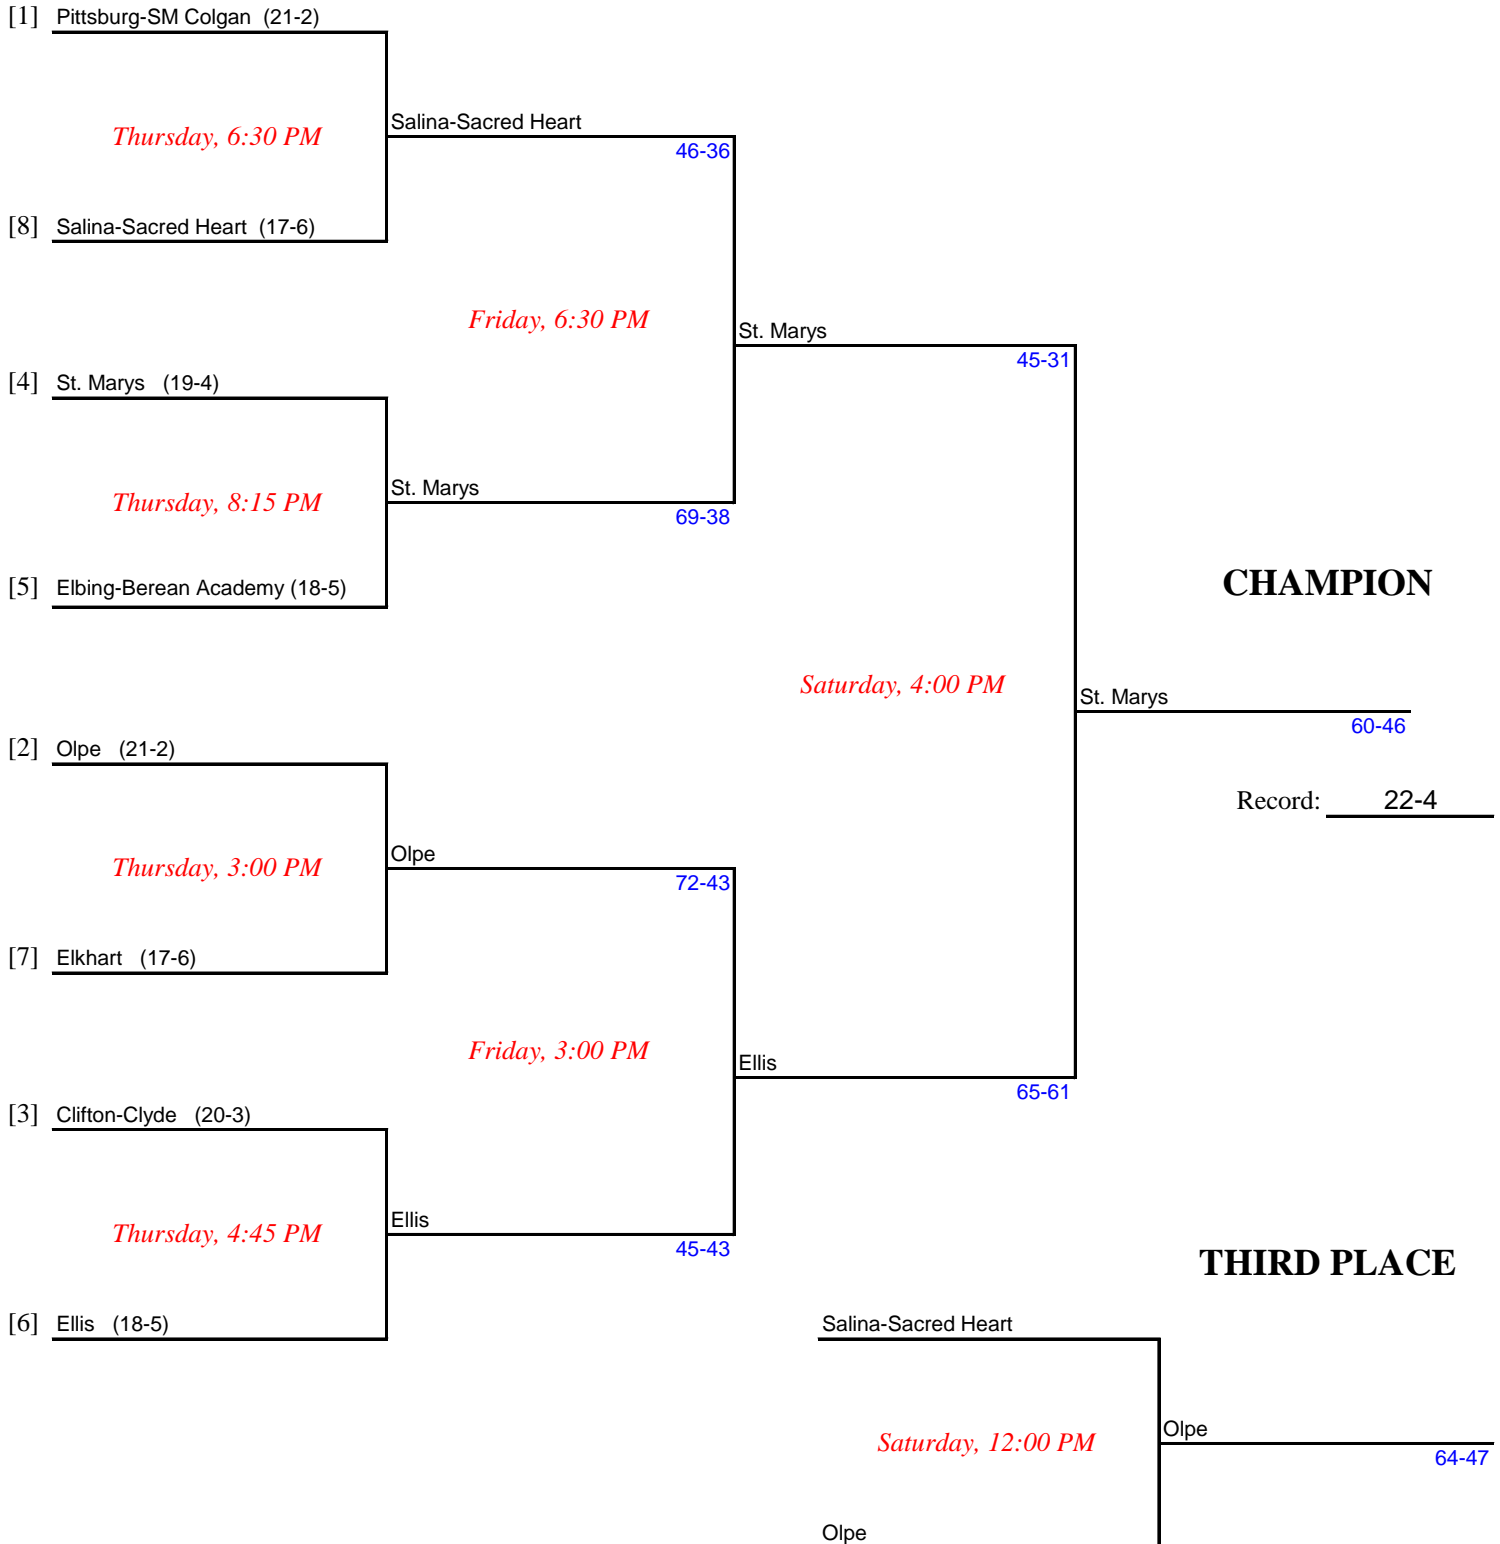

Kansas State High School Activities Association
OFFICIAL TOURNAMENT BRACKET
STATE BASKETBALL TOURNAMENT - MARCH 11-14, 2009

Manhattan, Bramlage Coliseum

Manager: Karen Hibbard

GIRLS CLASS 2A