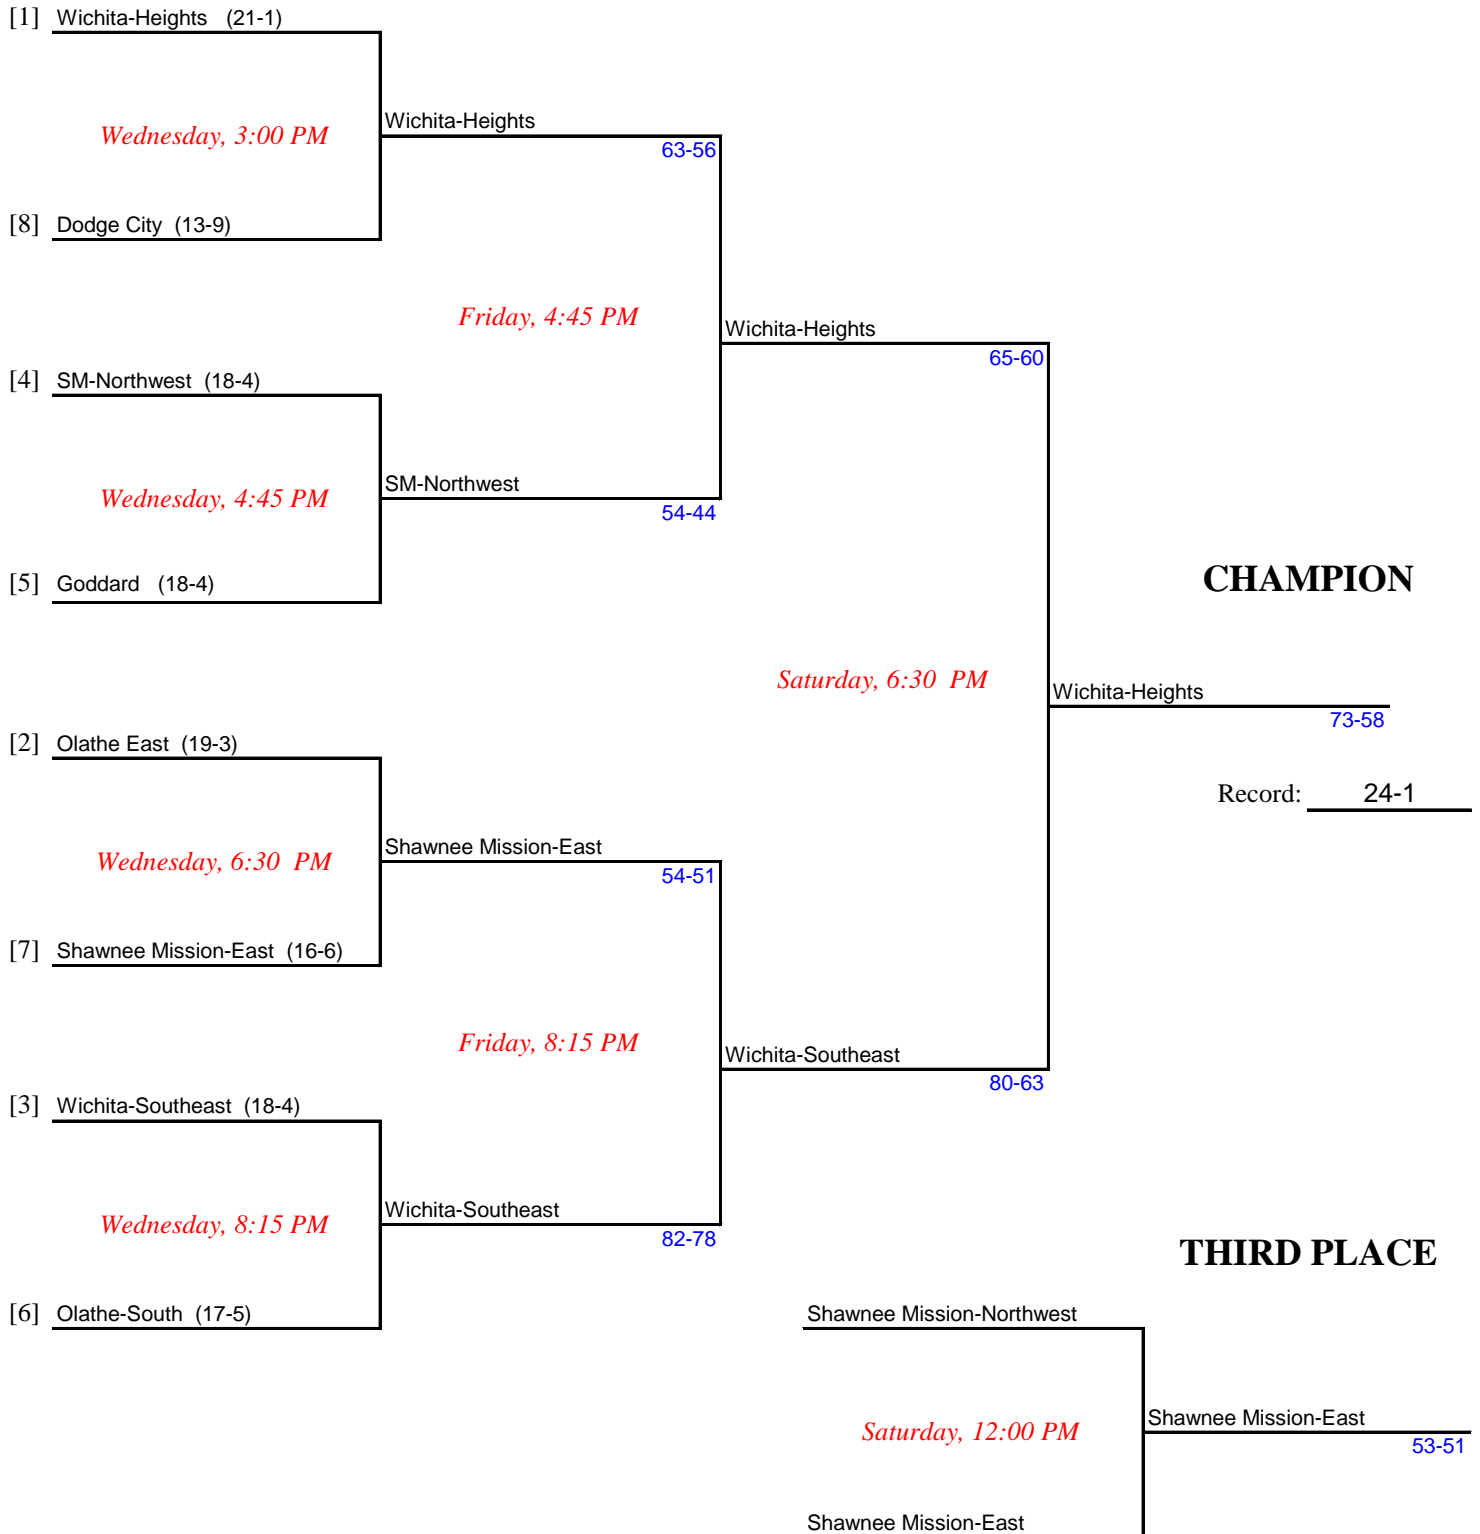

Kansas State High School Activities Association
OFFICIAL TOURNAMENT BRACKET
STATE BASKETBALL TOURNAMENT - MARCH 11-14, 2009

White Auditorium, Emporia

Manager: Tom McEvoy

BOYS CLASS 6A

Kansas State High School Activities Association
OFFICIAL TOURNAMENT BRACKET
STATE BASKETBALL TOURNAMENT - MARCH 11-14, 2009