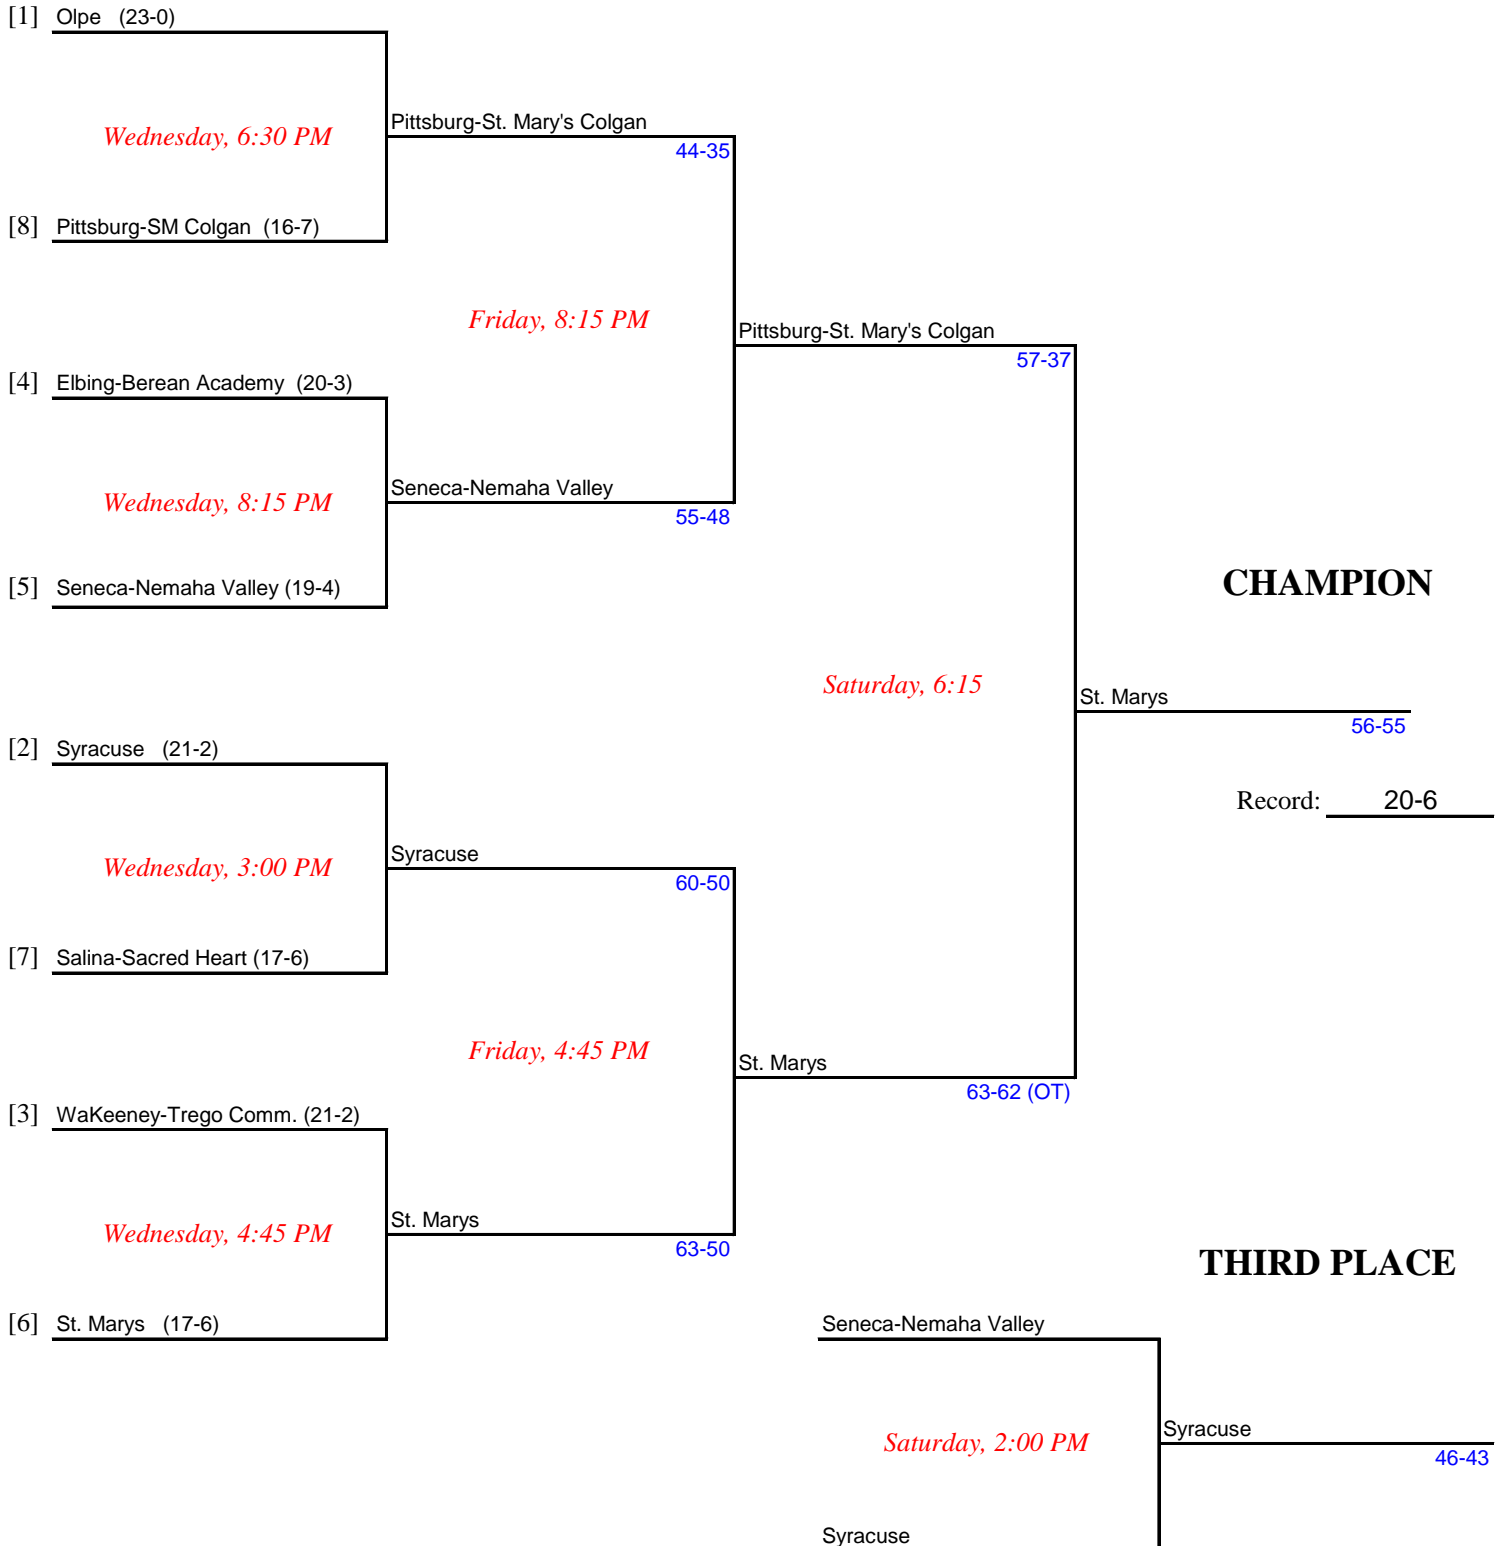

Manhattan, Bramlage Coliseum

Manager: Karen Hibbard

BOYS CLASS 2A

Kansas State High School Activities Association
OFFICIAL TOURNAMENT BRACKET
STATE BASKETBALL TOURNAMENT - MARCH 11-14, 2009

Manhattan, Bramlage Coliseum