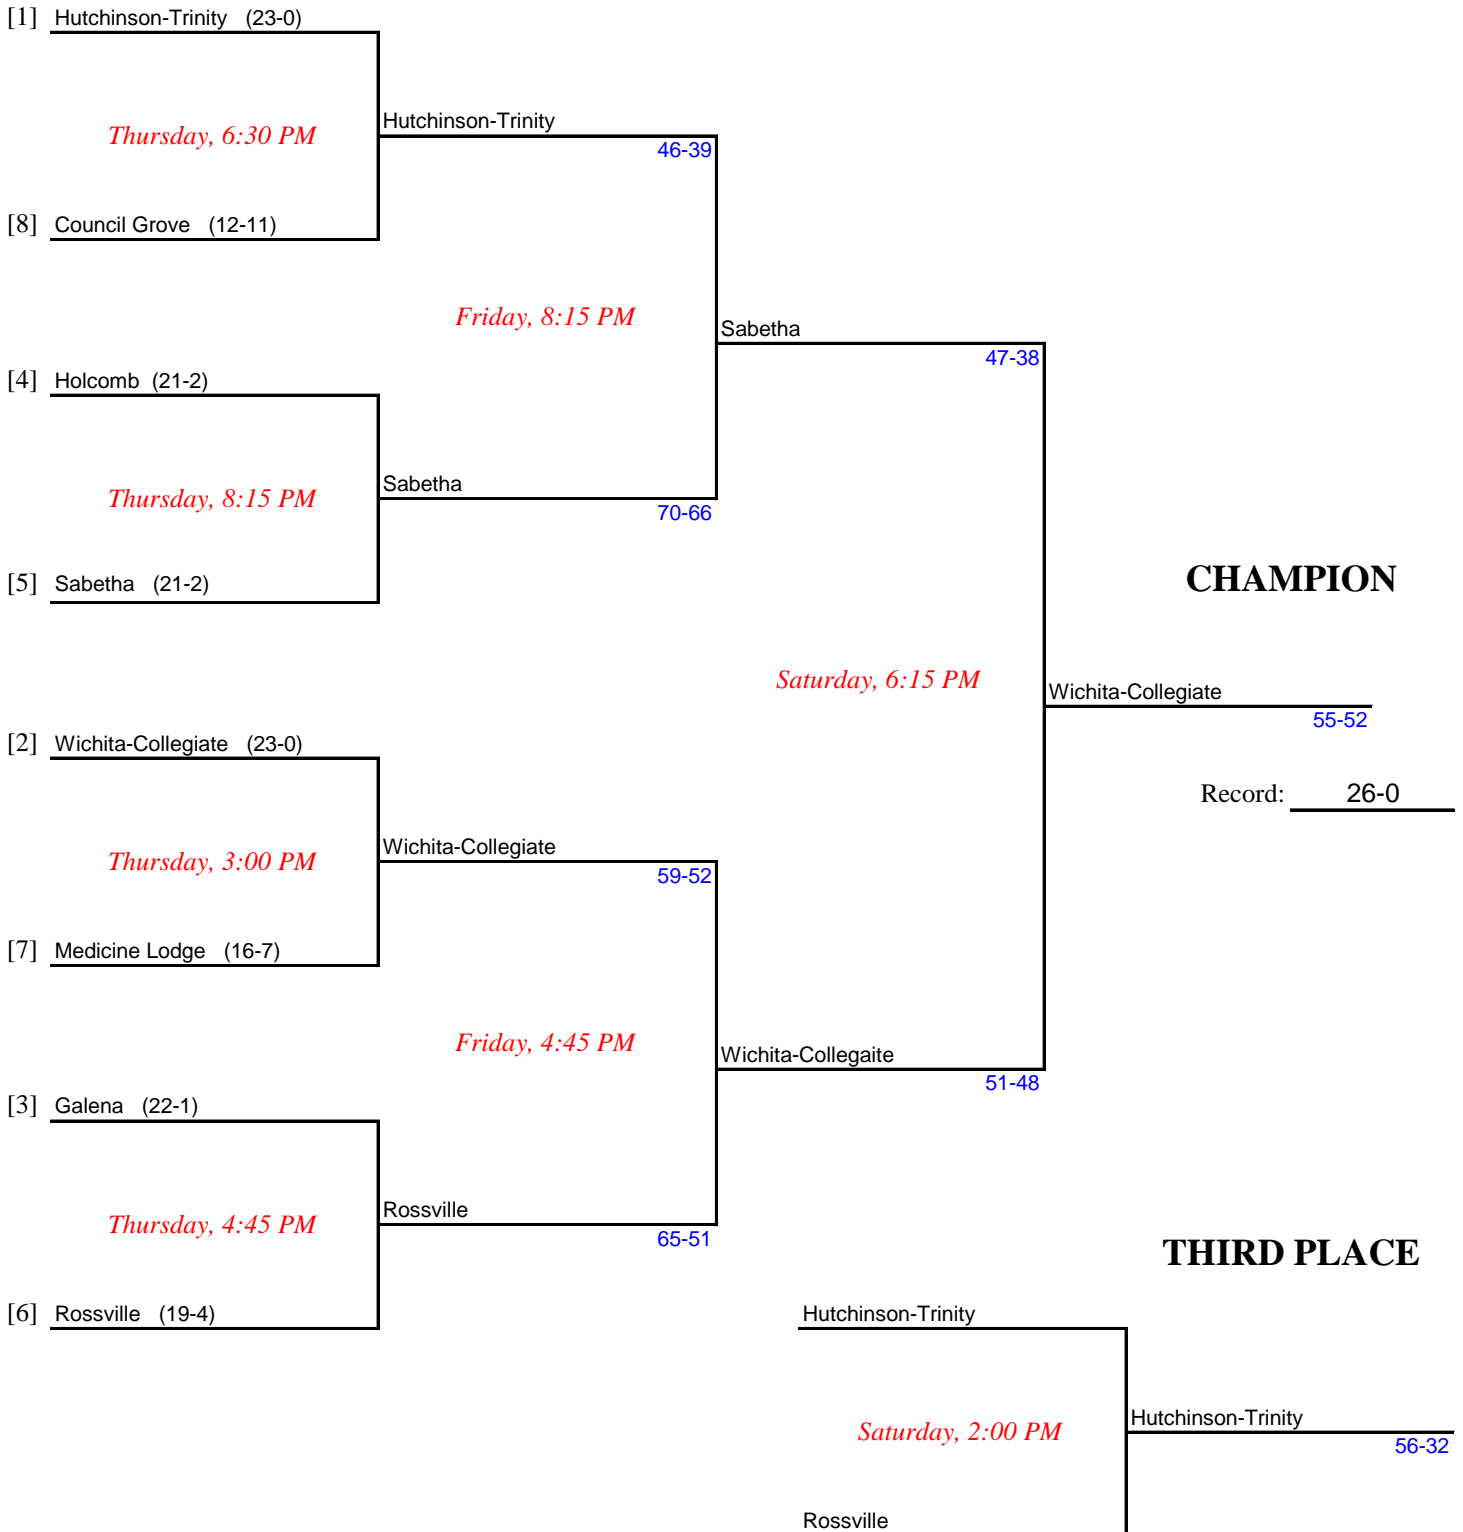

Kansas State High School Activities Association
OFFICIAL TOURNAMENT BRACKET
STATE BASKETBALL TOURNAMENT - MARCH 11-14, 2009

Hutchinson Sports Arena
Manager: Nathan Delzer

BOYS CLASS 3A