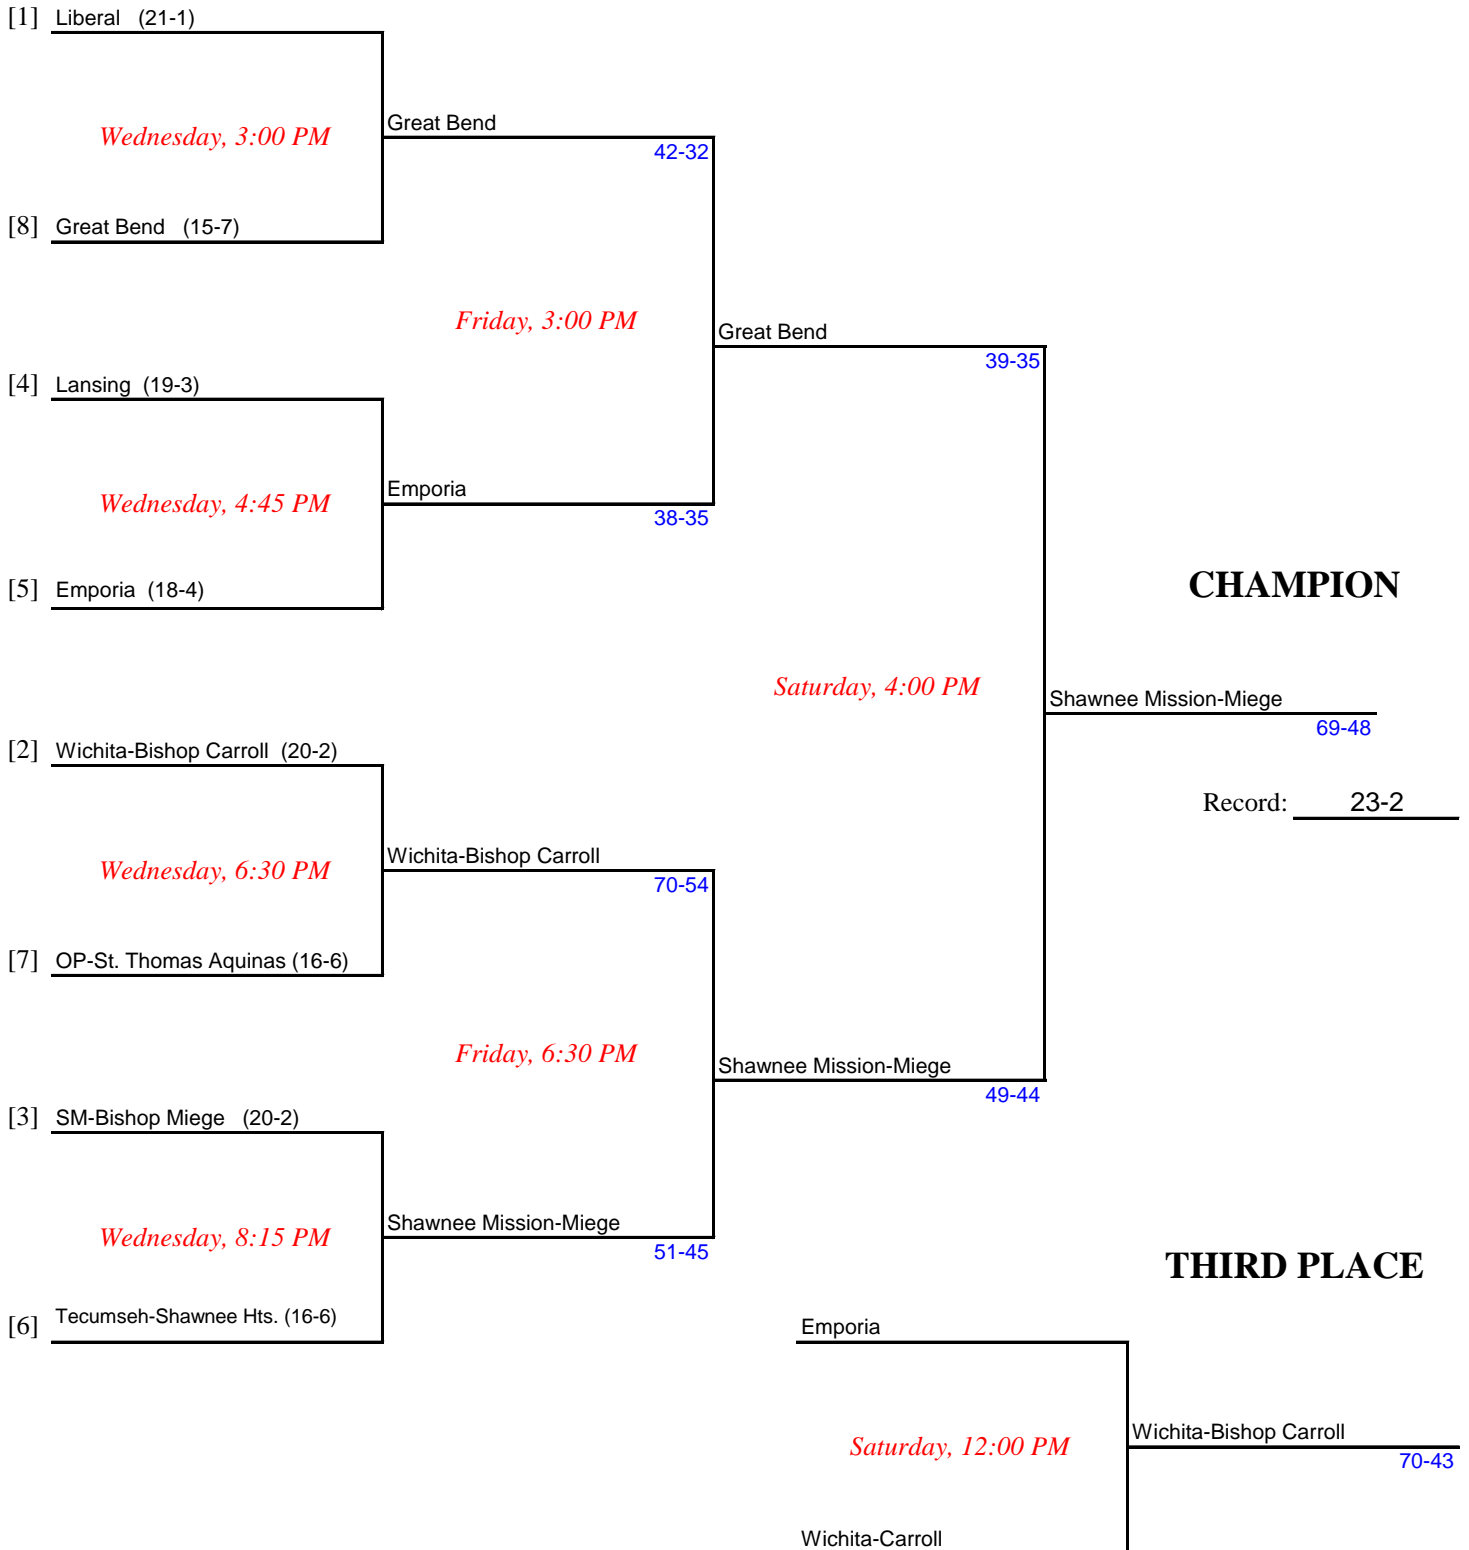

Kansas State High School Activities Association
OFFICIAL TOURNAMENT BRACKET
STATE BASKETBALL TOURNAMENT - MARCH 11-14, 2009

Topeka-Expocentre
Manager: Kylie Smith

GIRLS CLASS 5A