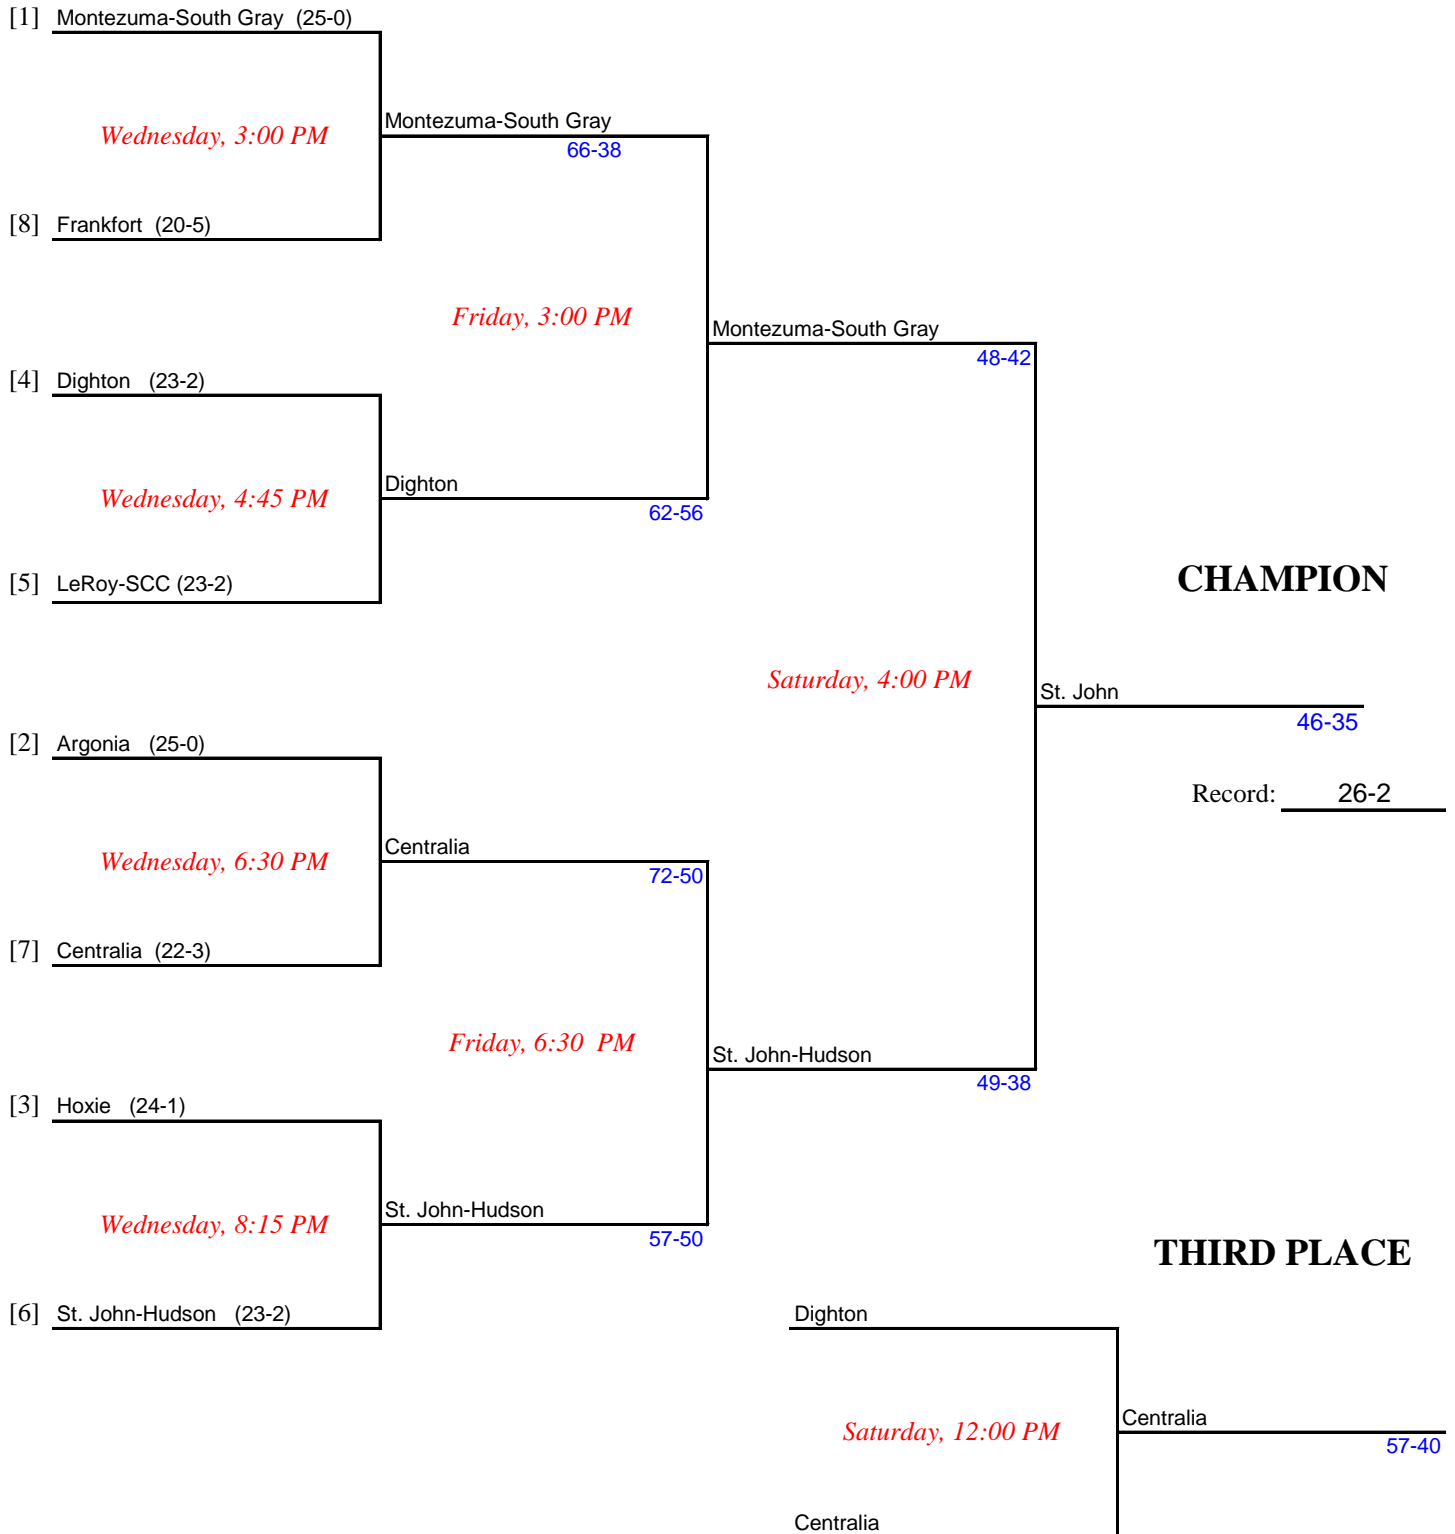

Kansas State High School Activities Association
OFFICIAL TOURNAMENT BRACKET
STATE BASKETBALL TOURNAMENT - MARCH 11-14, 2009

Fort Hays State University
Manager: Cody Bickley

GIRLS CLASS 1A