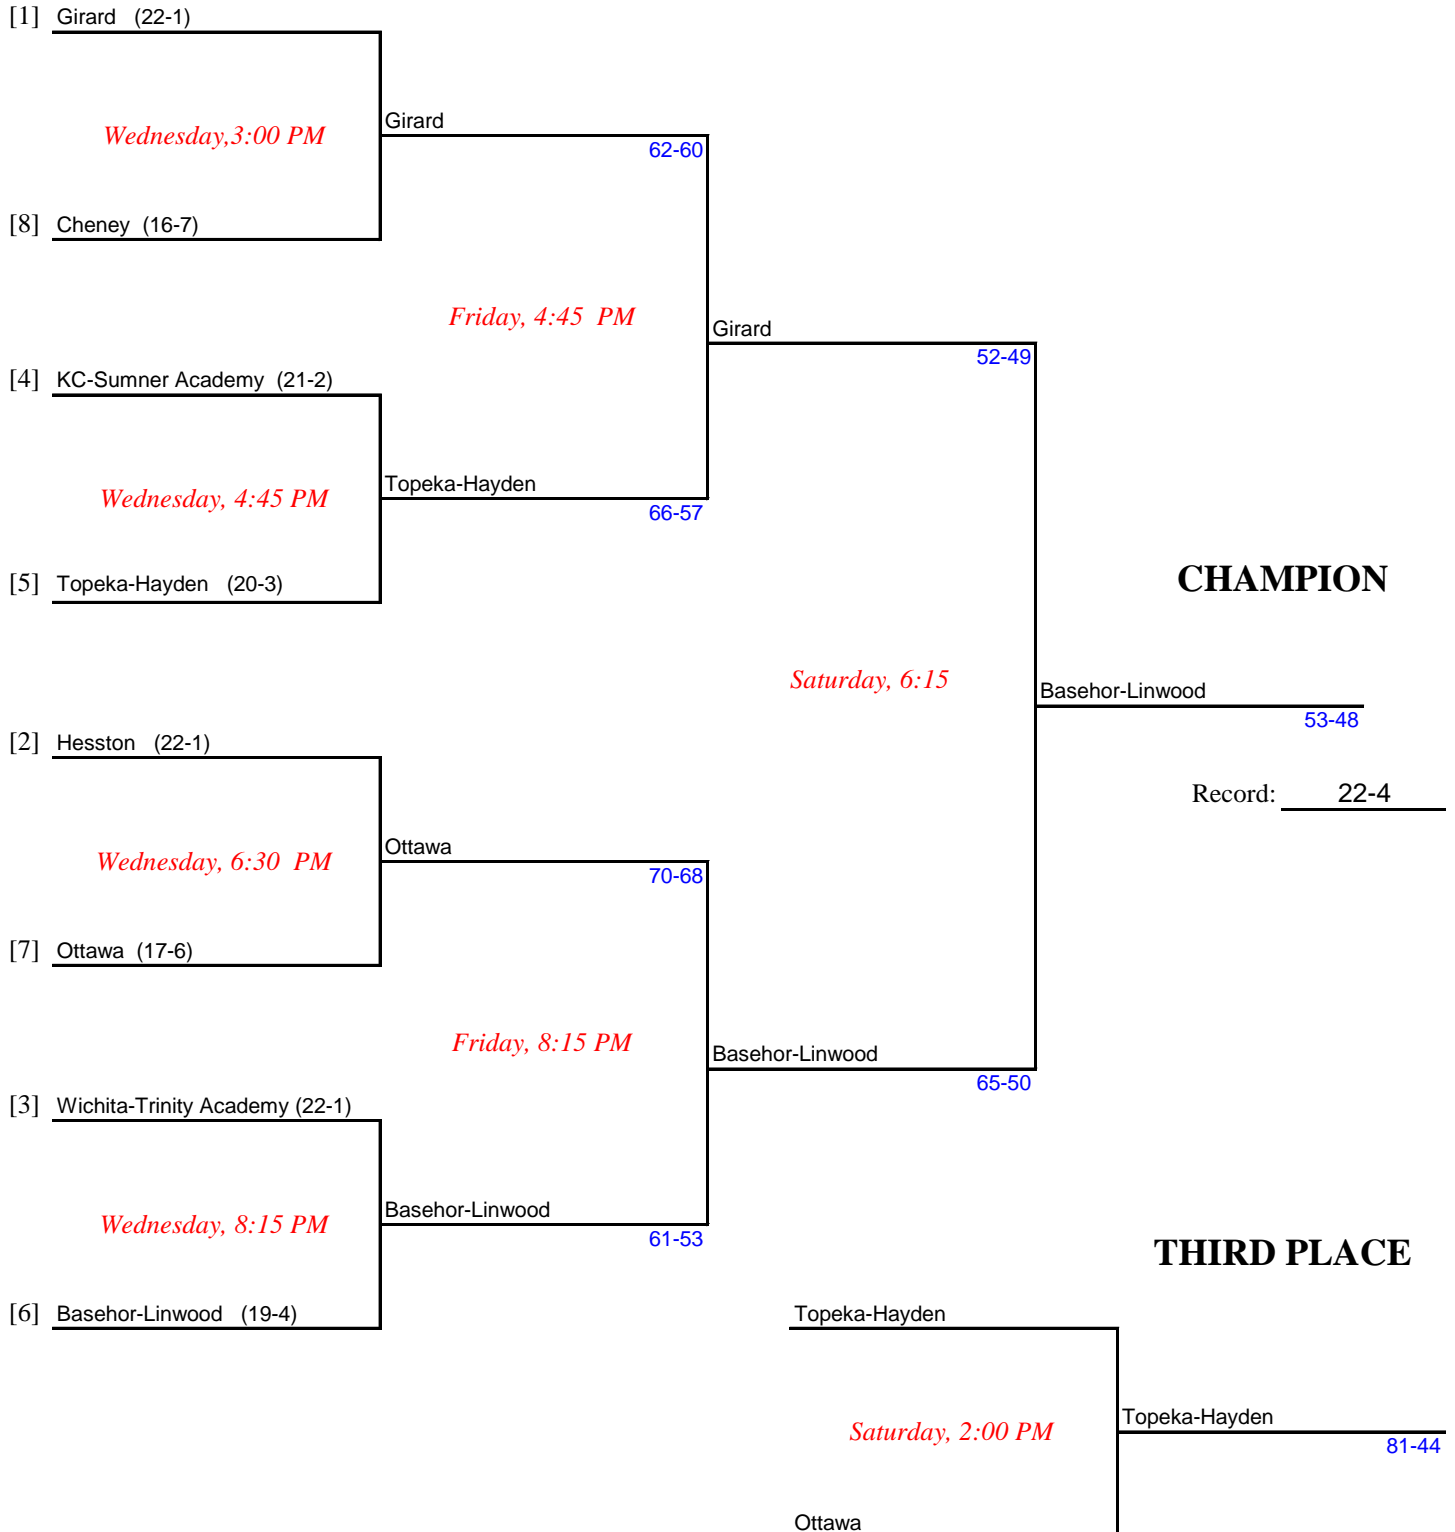

Bicentennial Center, Salina

Manager: Marshall Perry

BOYS CLASS 4A

Kansas State High School Activities Association
OFFICIAL TOURNAMENT BRACKET
STATE BASKETBALL TOURNAMENT - MARCH 11-14, 2009

Bicentennial Center, Salina