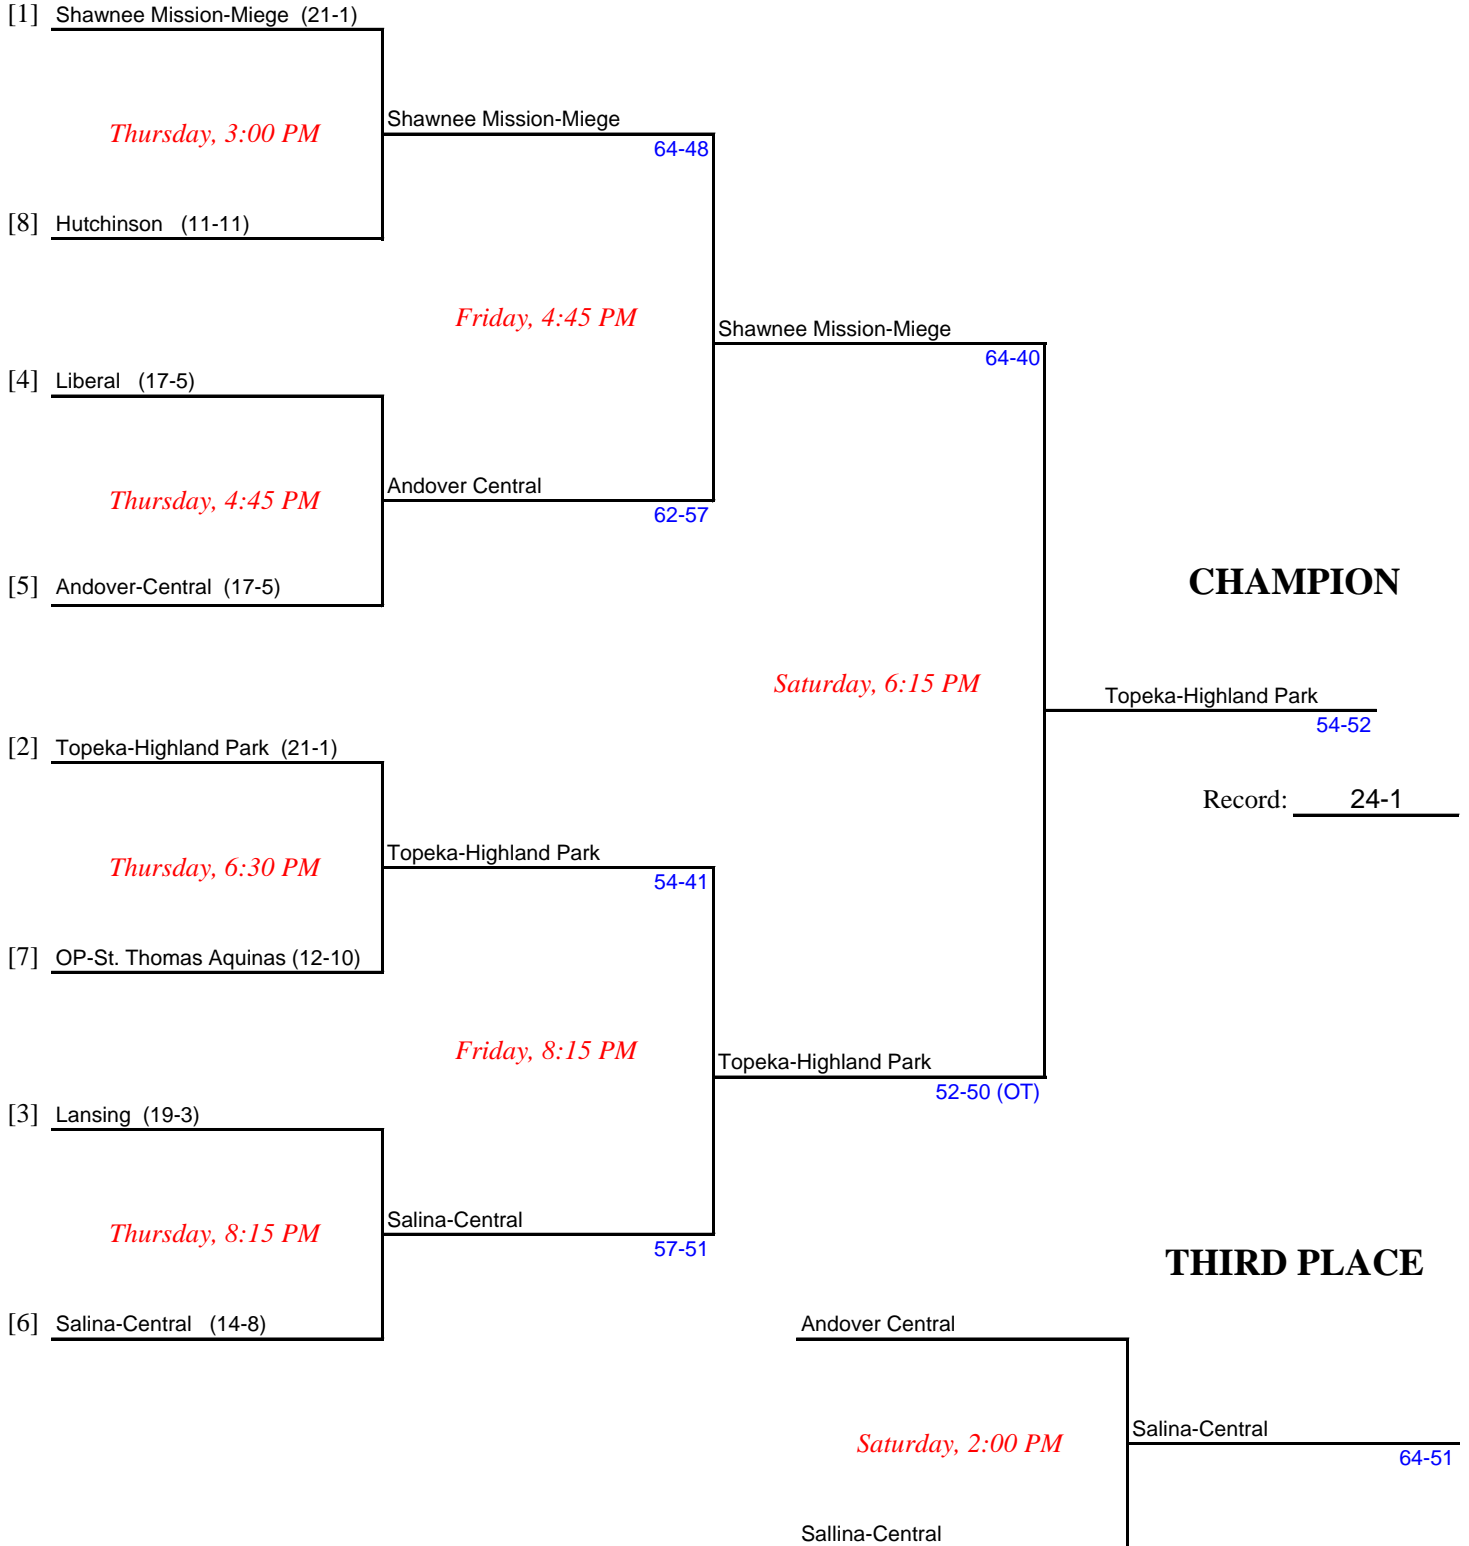

Kansas State High School Activities Association
OFFICIAL TOURNAMENT BRACKET
STATE BASKETBALL TOURNAMENT - MARCH 11-14, 2009

Topeka Expocentre
Manager: Kylie Smith

BOYS CLASS 5A