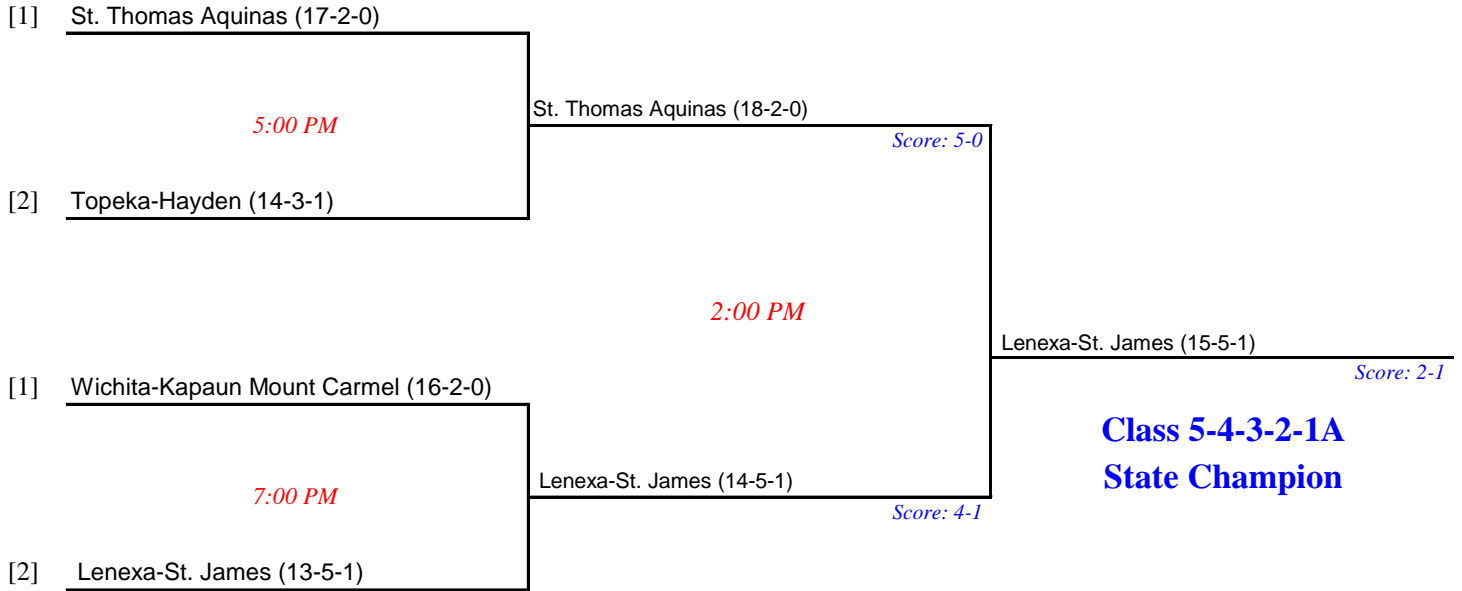

*Kansas State High School Activities Association*  
**OFFICIAL STATE TOURNAMENT BRACKETS**  
**GIRLS SOCCER - CLASS 6A**

*Semifinal Matches held Friday, May 29; Finals held Saturday, May 30, 2009*  
*Location: Topeka 501 Hummer Sports Complex - Natatorium*

**Consolation Match**

*Kansas State High School Activities Association*  
**OFFICIAL STATE TOURNAMENT BRACKETS**  
**GIRLS SOCCER - CLASS 5-4-3-2-1A**

*Semifinal Matches held Friday, May 29; Finals held Saturday, May 30, 2009*  
*Location: Bethel College Athletic Complex - Newton*