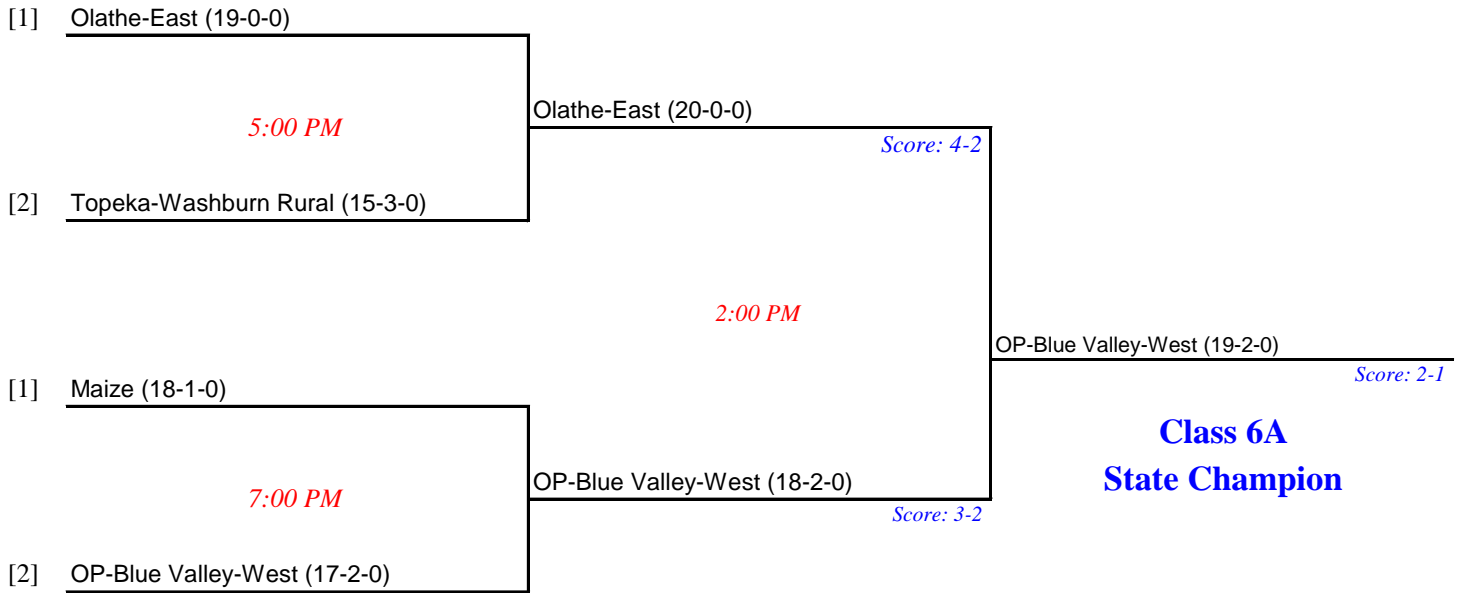

*Kansas State High School Activities Association*  
**OFFICIAL STATE TOURNAMENT BRACKETS**  
**GIRLS SOCCER - CLASS 6A**

*Semifinal Matches held Friday, May 29; Finals held Saturday, May 30, 2009*  
*Location: Topeka 501 Hummer Sports Complex - Natatorium*

**Consolation Match**

*Kansas State High School Activities Association*  
**OFFICIAL STATE TOURNAMENT BRACKETS**  
**GIRLS SOCCER - CLASS 5-4-3-2-1A**

*Semifinal Matches held Friday, May 29; Finals held Saturday, May 30, 2009*  
*Location: Bethel College Athletic Complex - Newton*