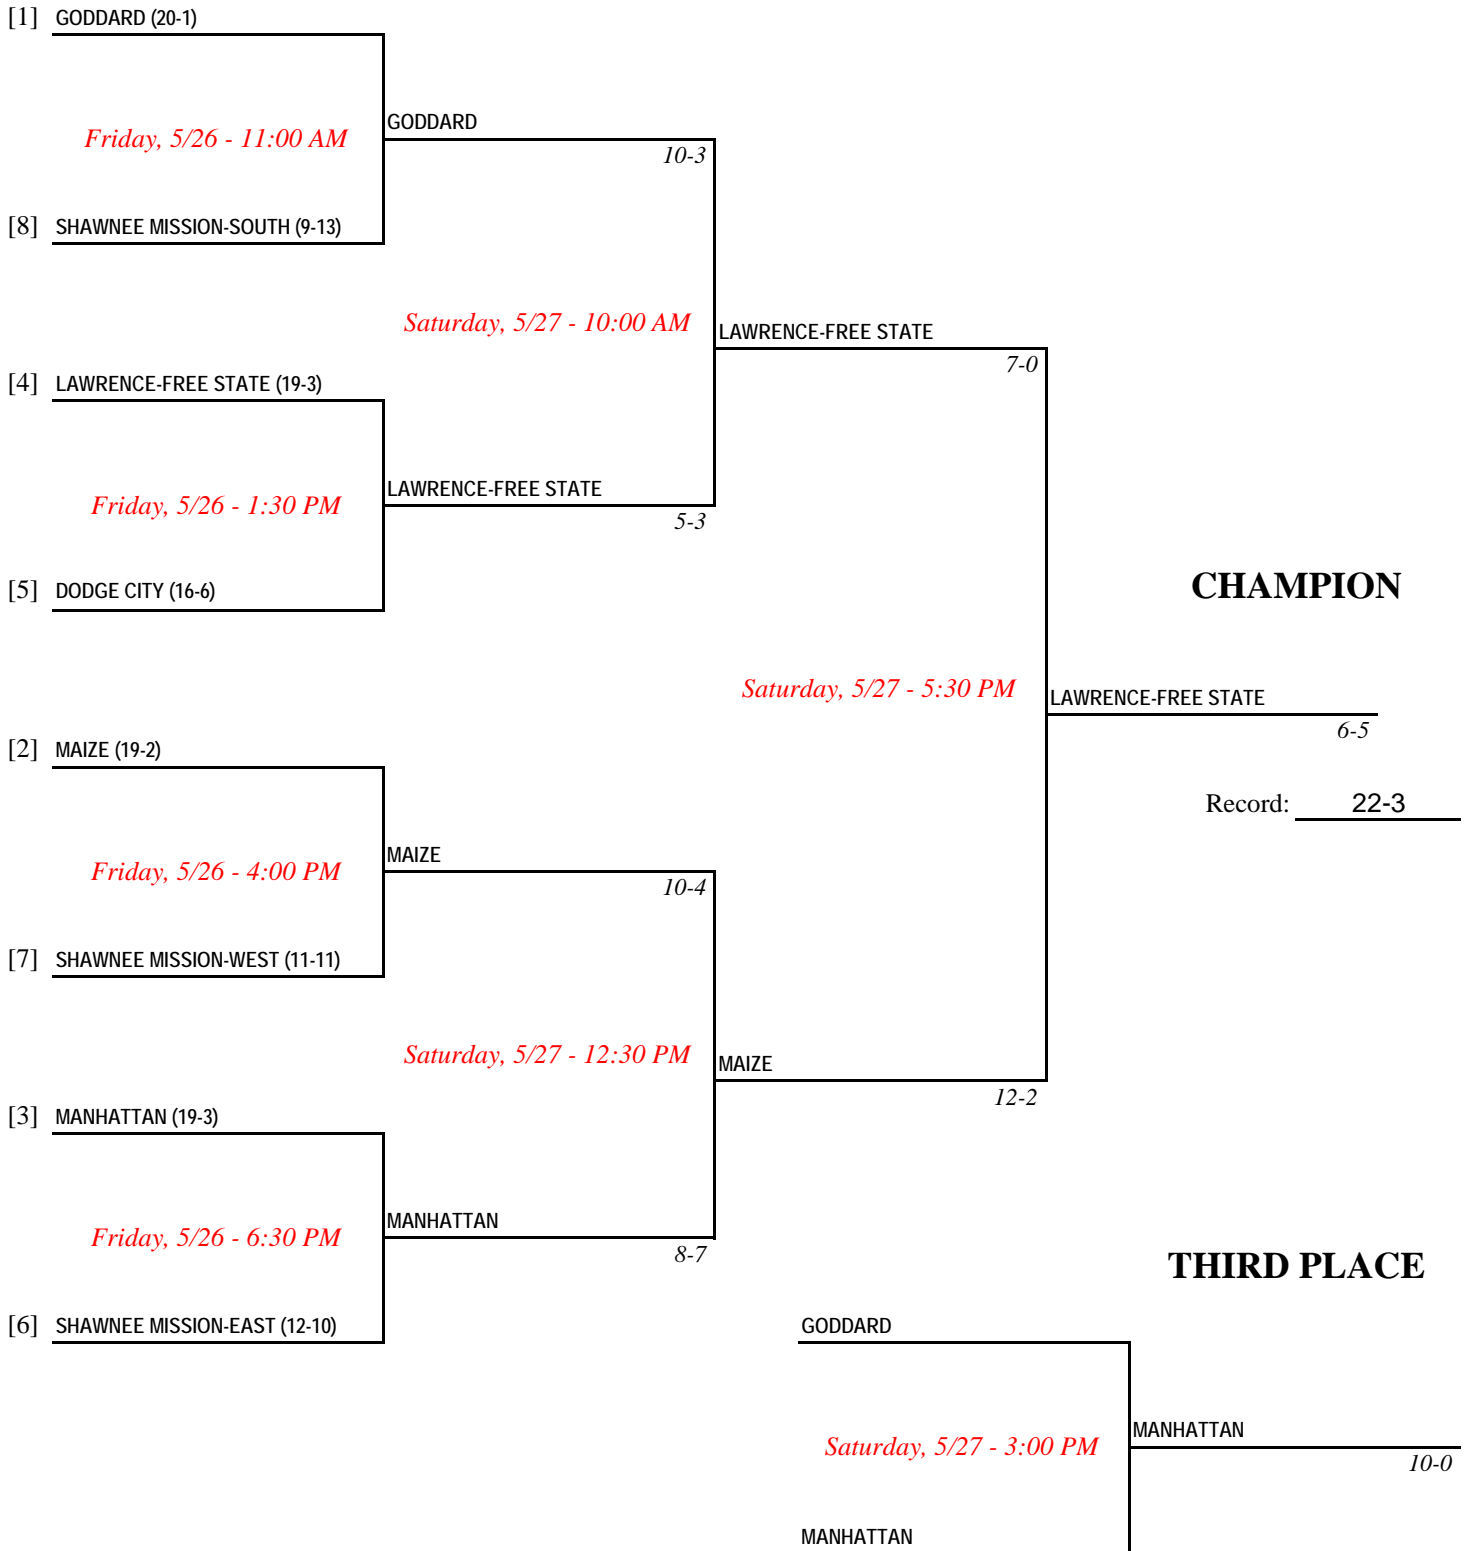

Kansas State High School Activities Association
OFFICIAL TOURNAMENT BRACKET
STATE BASEBALL TOURNAMENT - MAY 26-27, 2006

Lawrence Dumont Stadium, Wichita

Manager: Rick Wheeler

CLASS 6A

Kansas State High School Activities Association
OFFICIAL TOURNAMENT BRACKET
STATE BASEBALL TOURNAMENT - MAY 26-27, 2006