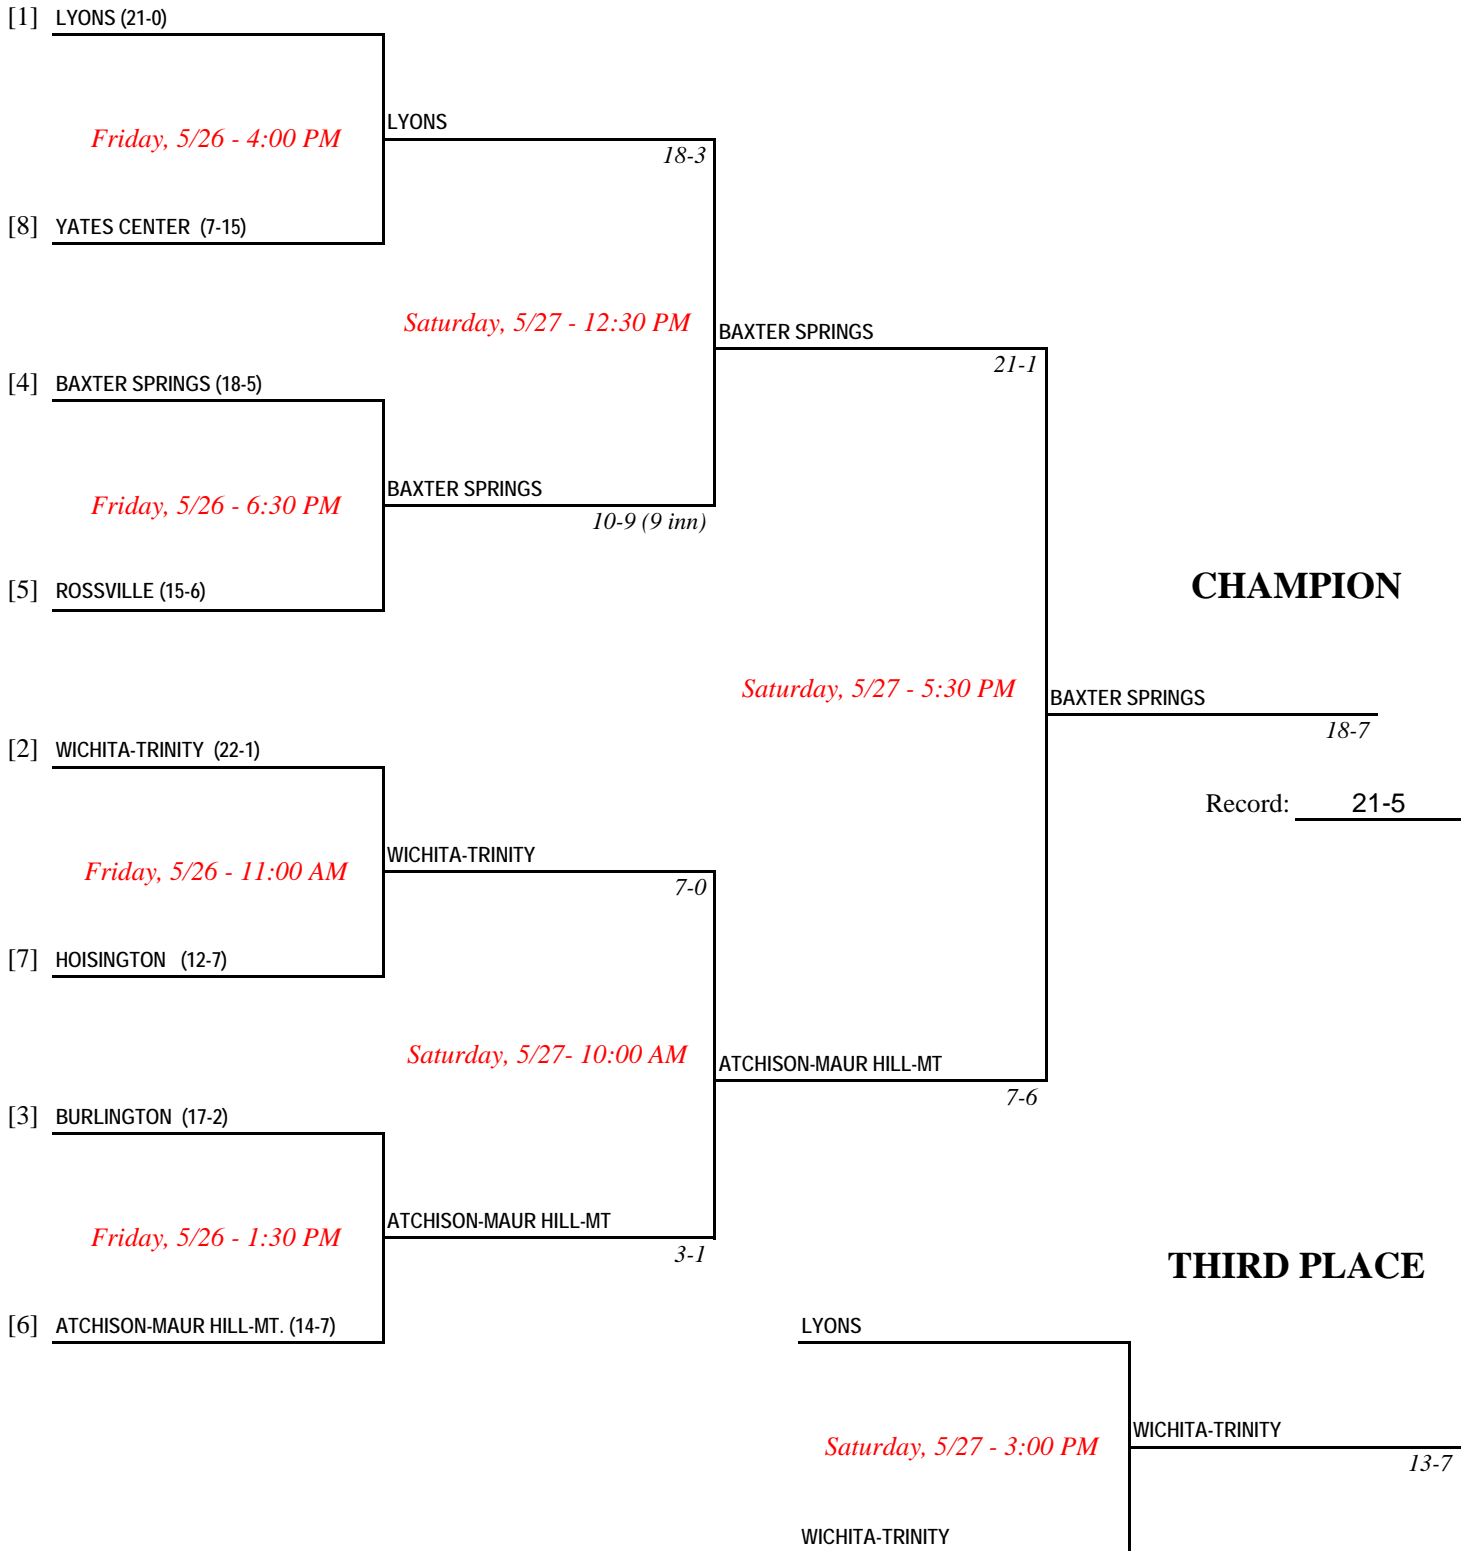

Kansas State High School Activities Association
OFFICIAL TOURNAMENT BRACKET
STATE BASEBALL TOURNAMENT - MAY 26-27, 2006

CLASS 3A

Norvell Field, Eisenhower MS, Manhattan
 Manager: Rod Franz

Kansas State High School Activities Association
OFFICIAL TOURNAMENT BRACKET
STATE BASEBALL TOURNAMENT - MAY 26-27, 2006