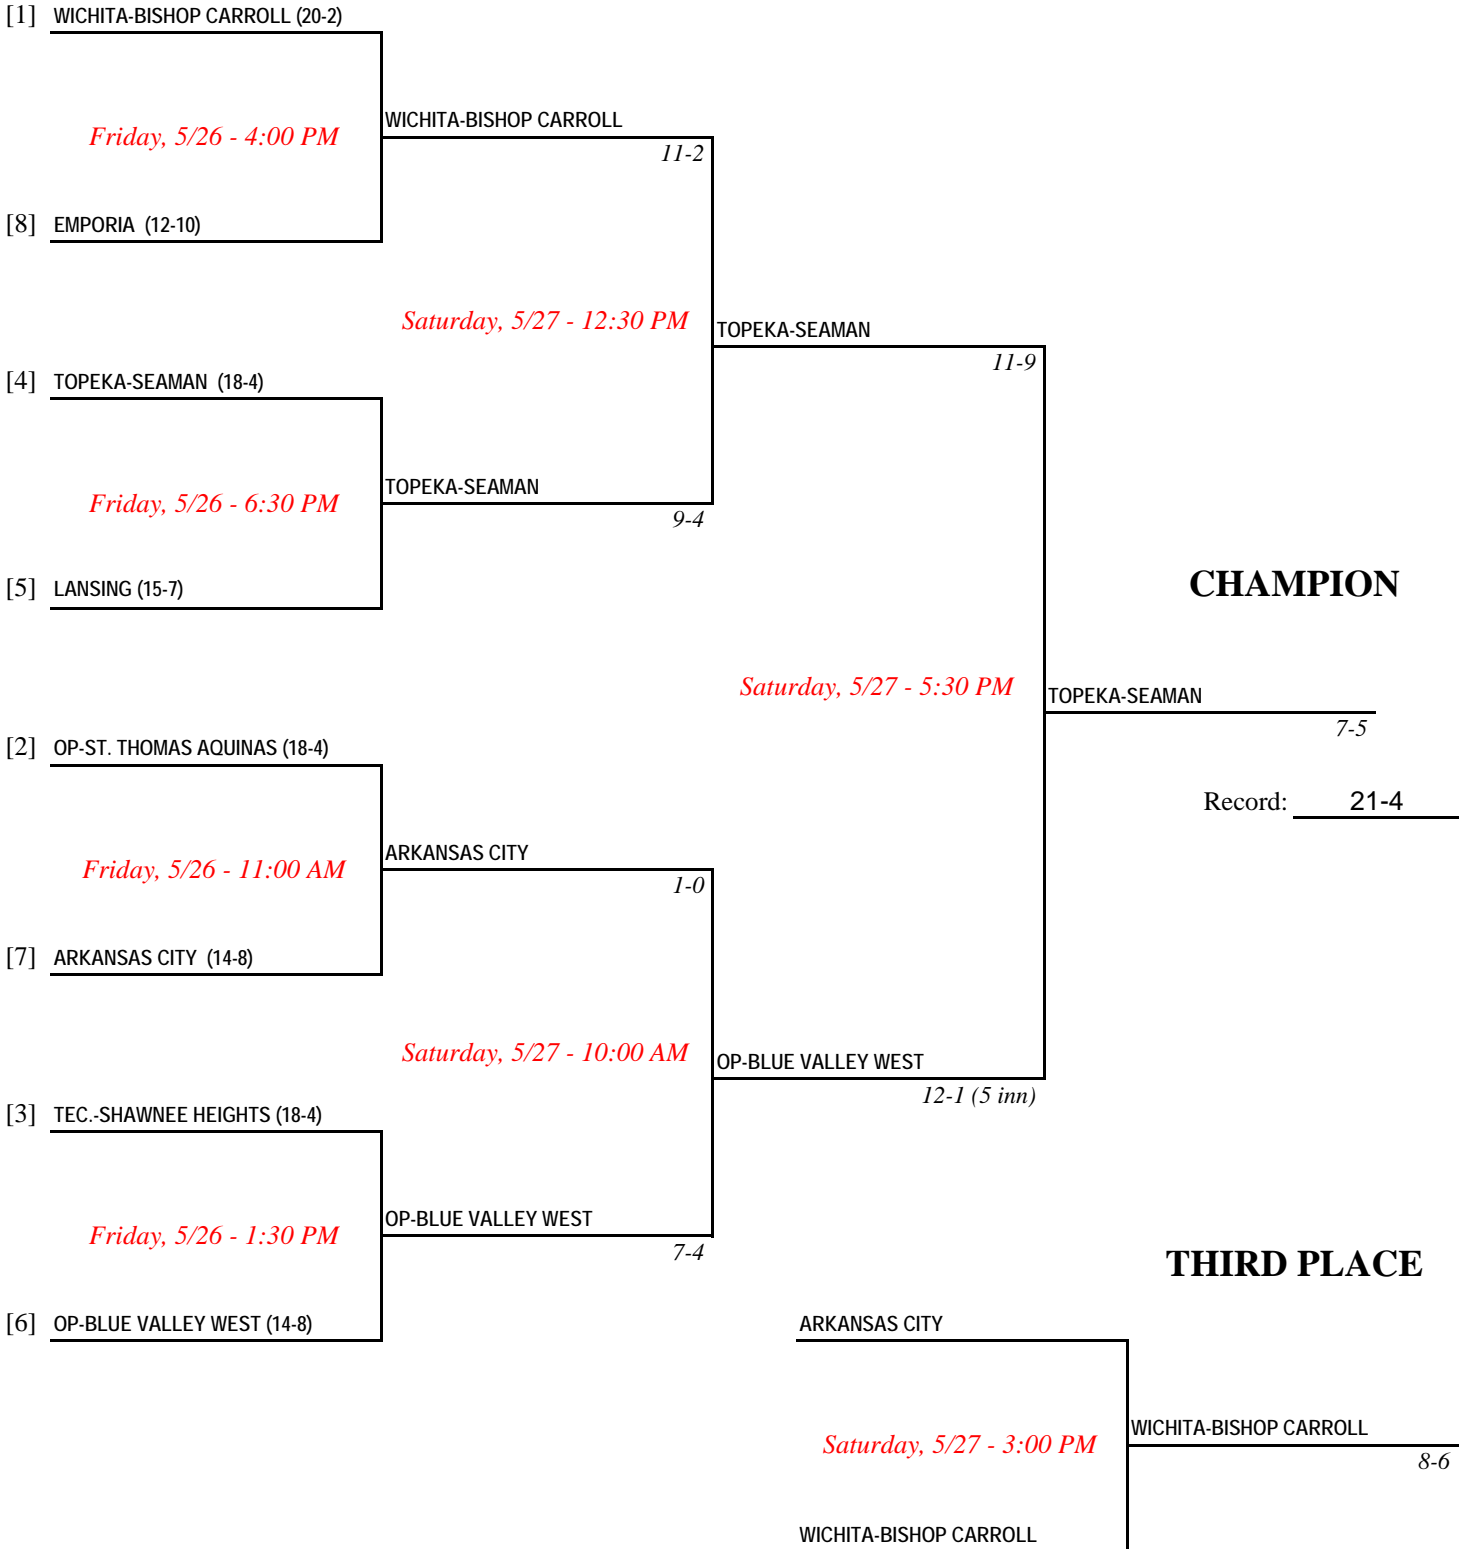

Kansas State High School Activities Association
OFFICIAL TOURNAMENT BRACKET
STATE BASEBALL TOURNAMENT - MAY 26-27, 2006

CLASS 5A

Hummer Sports Complex, Topeka
Manager: Jack Wiley