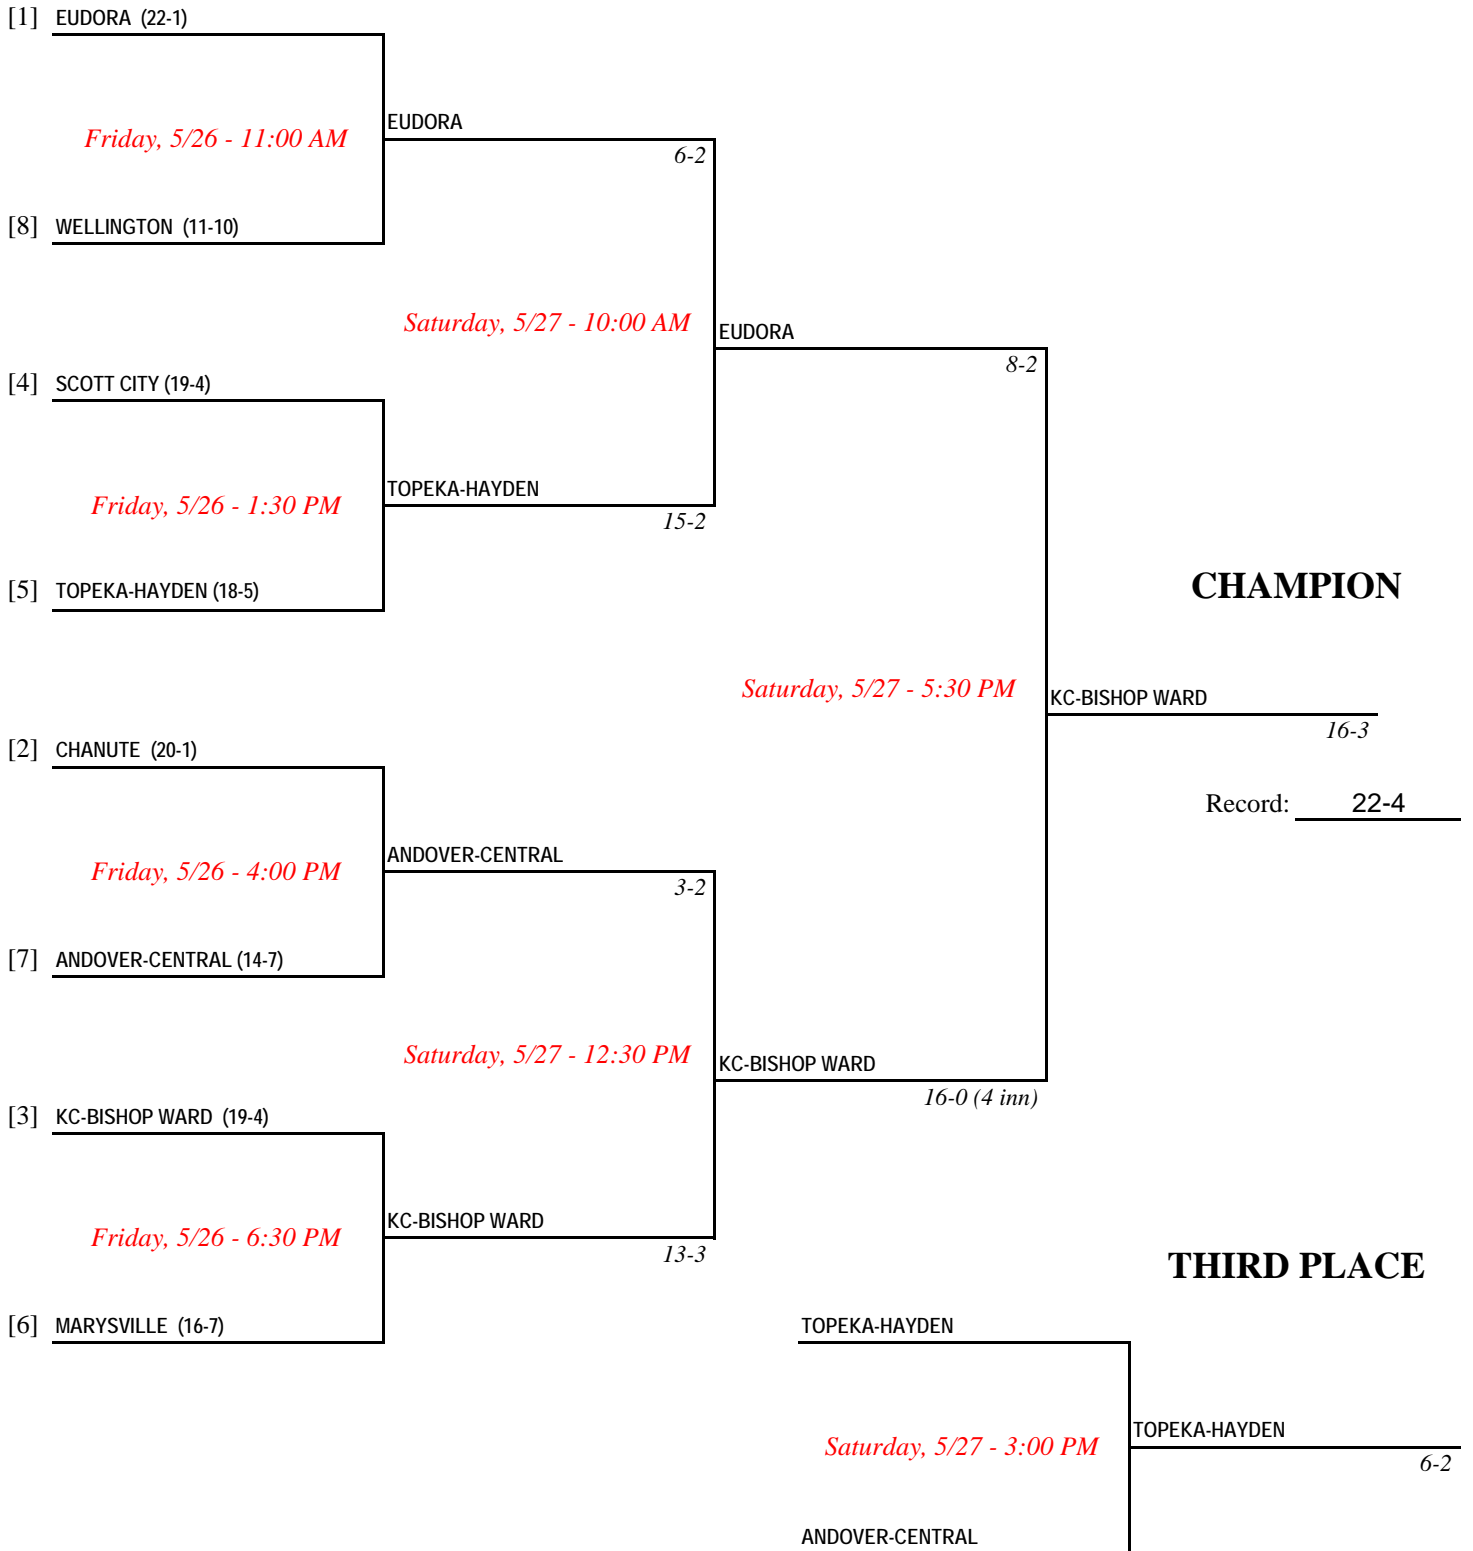

Kansas State High School Activities Association
OFFICIAL TOURNAMENT BRACKET
STATE BASEBALL TOURNAMENT - MAY 26-27, 2006

CLASS 3A

Norvell Field, Eisenhower MS, Manhattan
 Manager: Rod Franz

Kansas State High School Activities Association
OFFICIAL TOURNAMENT BRACKET
STATE BASEBALL TOURNAMENT - MAY 26-27, 2006